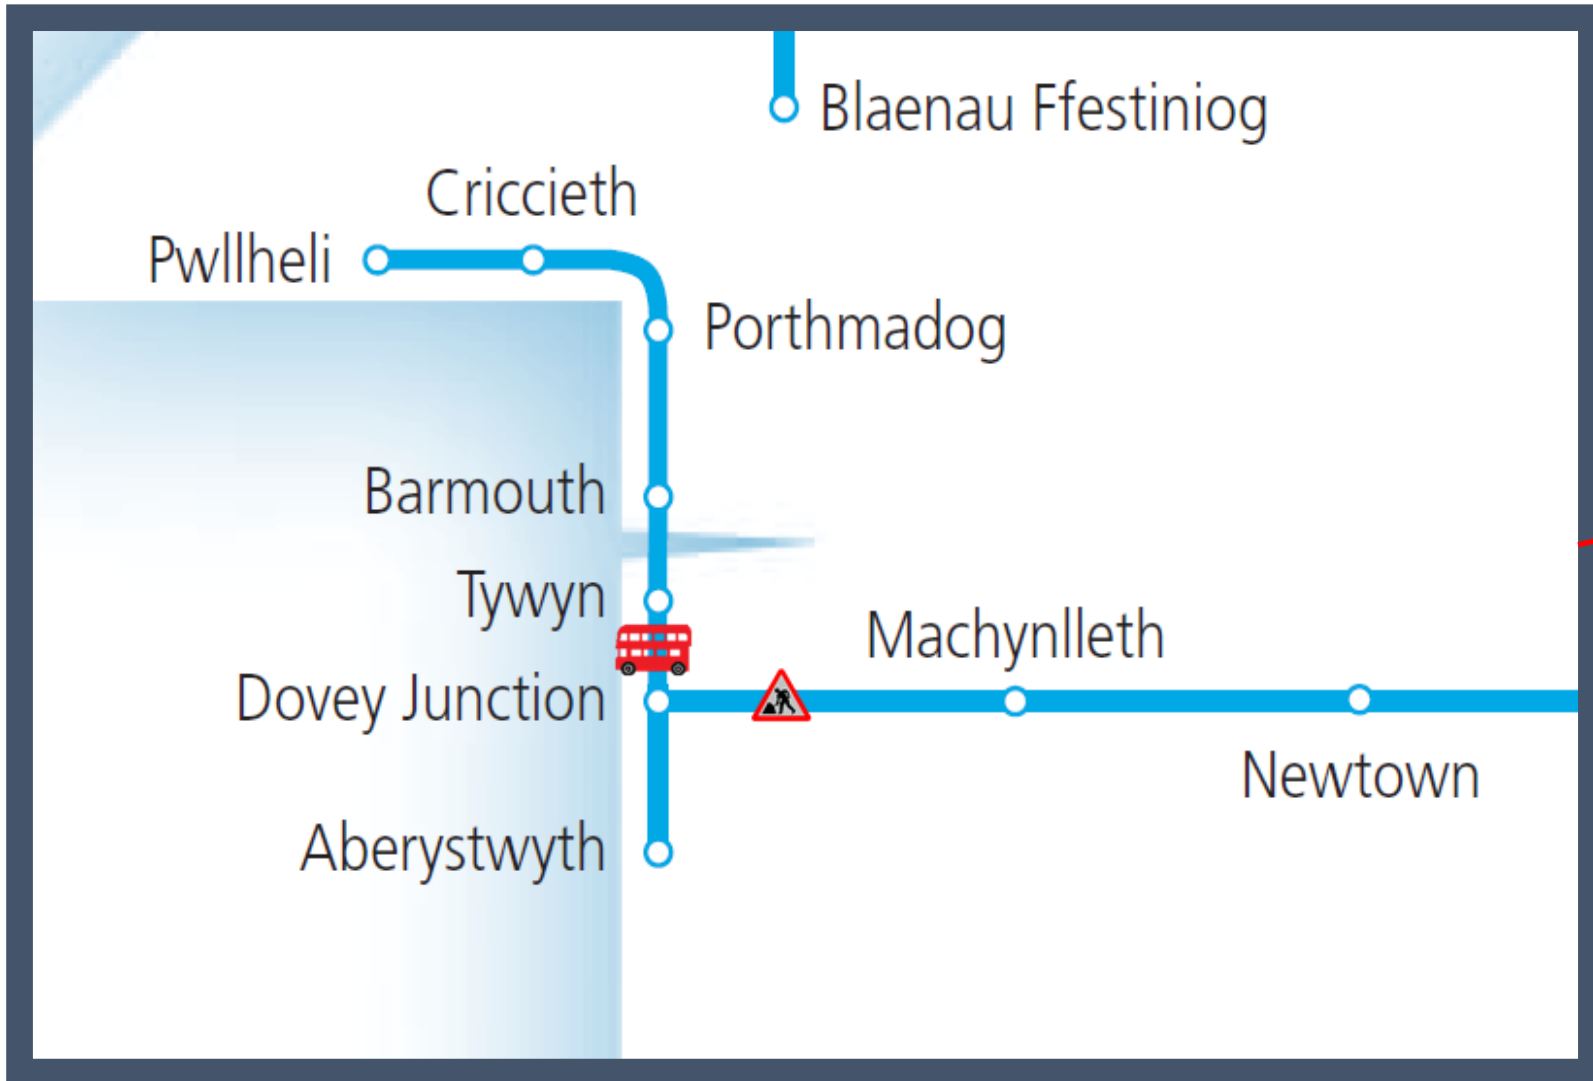

# Engineering work is taking place between Machynlleth and Tywyn TOC affected: Transport for Wales

Key:

	Engineering Works
	Bus Replacement Services