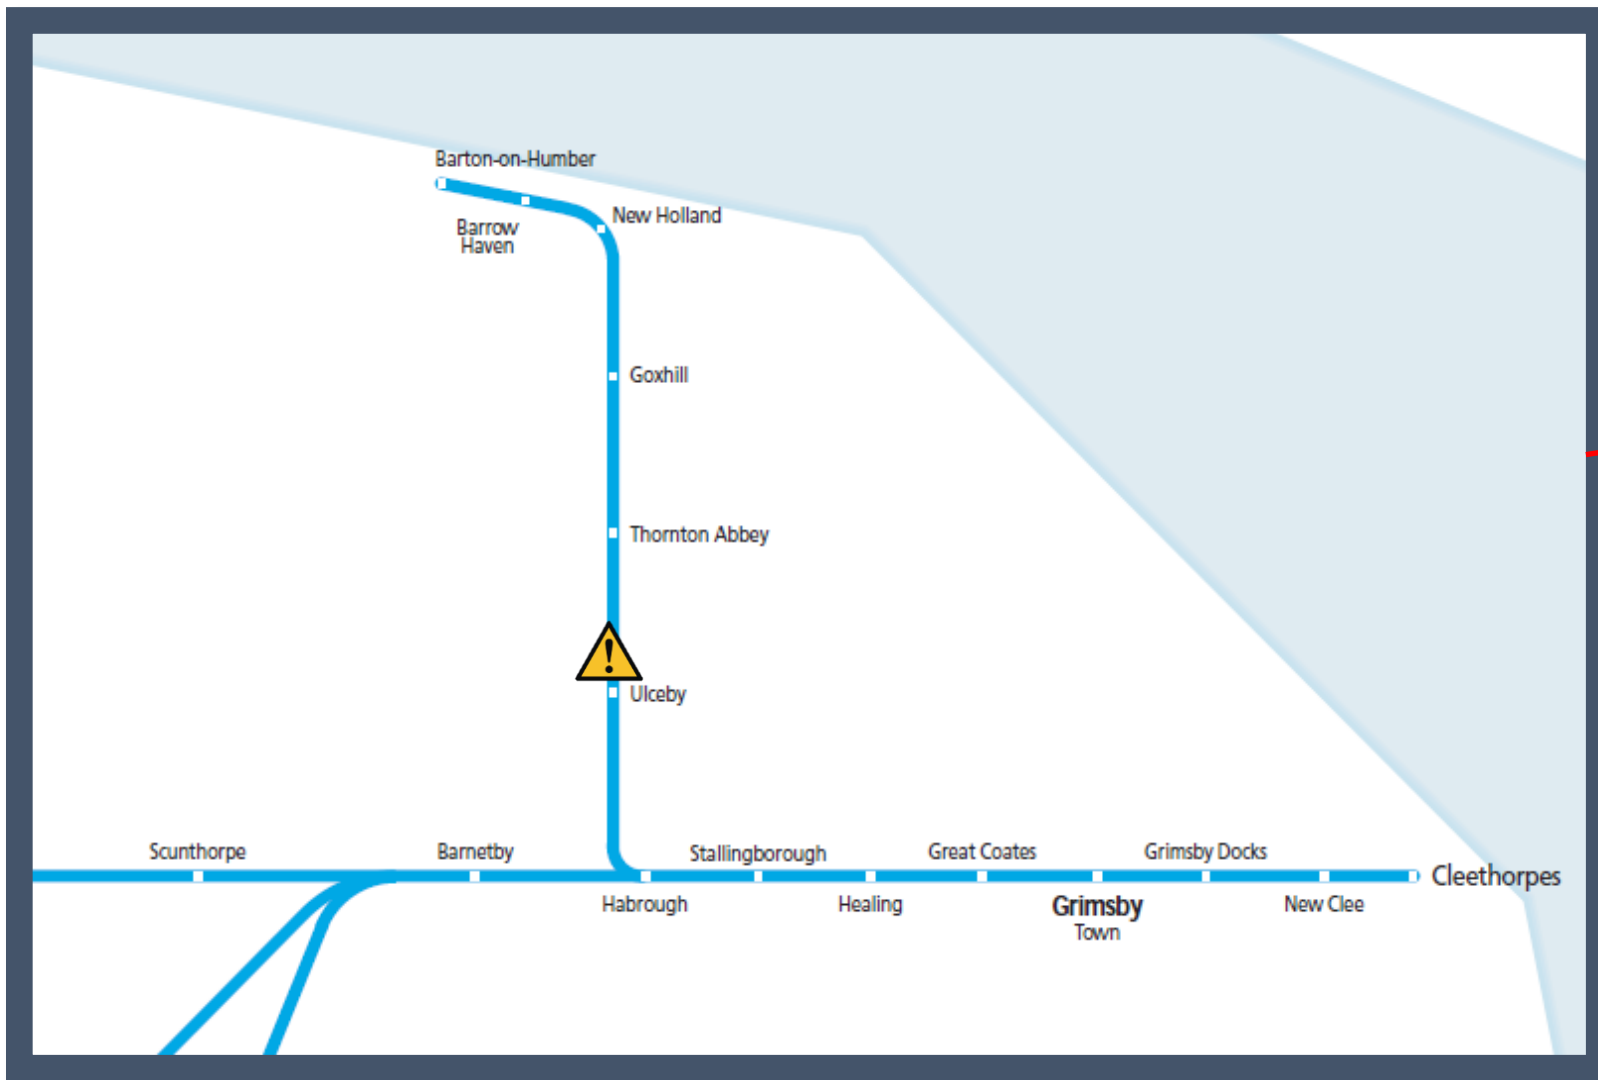

A fault with the signalling system at Ulceby

TOC affected: Northern

Key:

Disruption