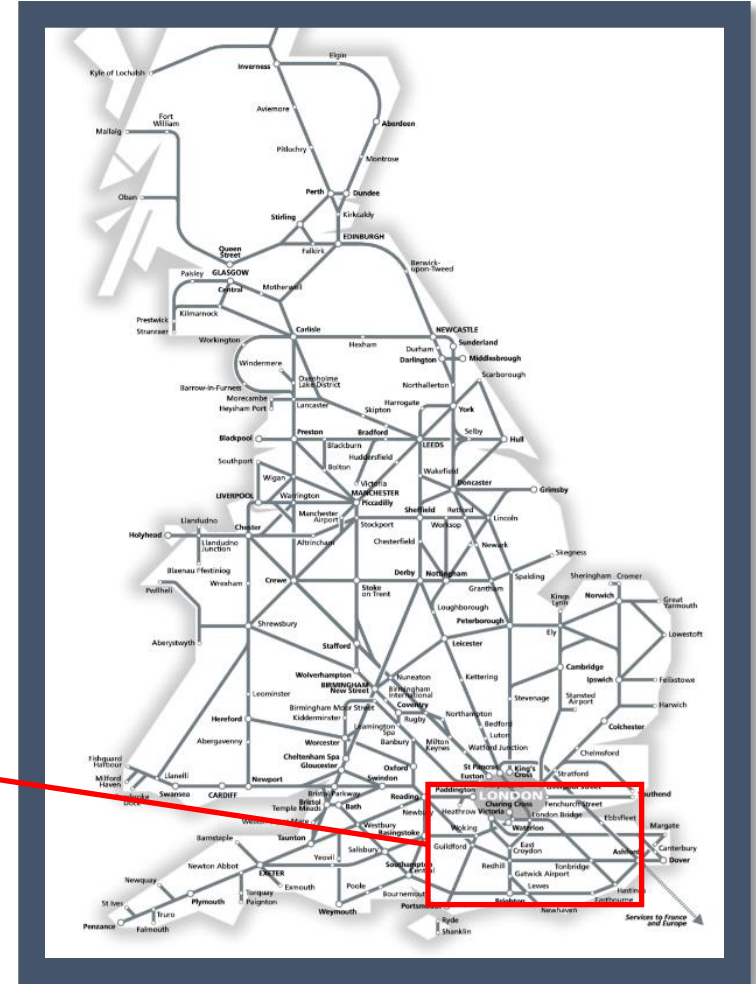

Amended Southeastern services to and from London Victoria

TOC affected: Southeastern

Key:

Engineering Works