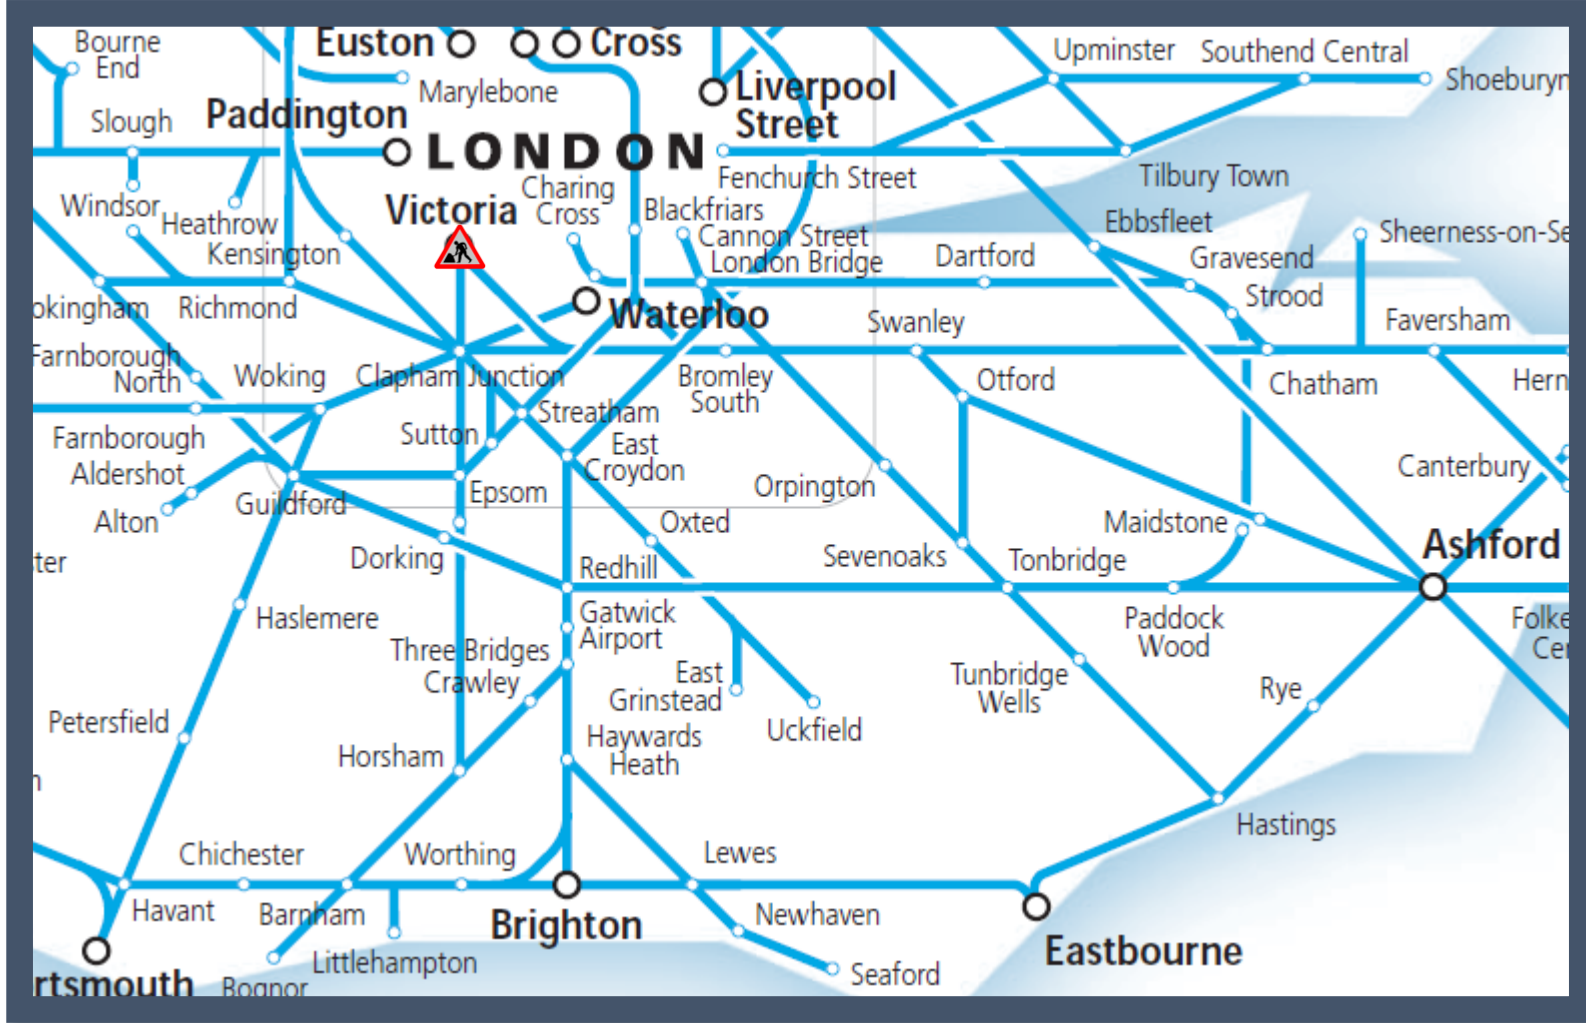

Amended Southeastern services to and from London Victoria

TOC affected: Southeastern

Key:

Engineering Works