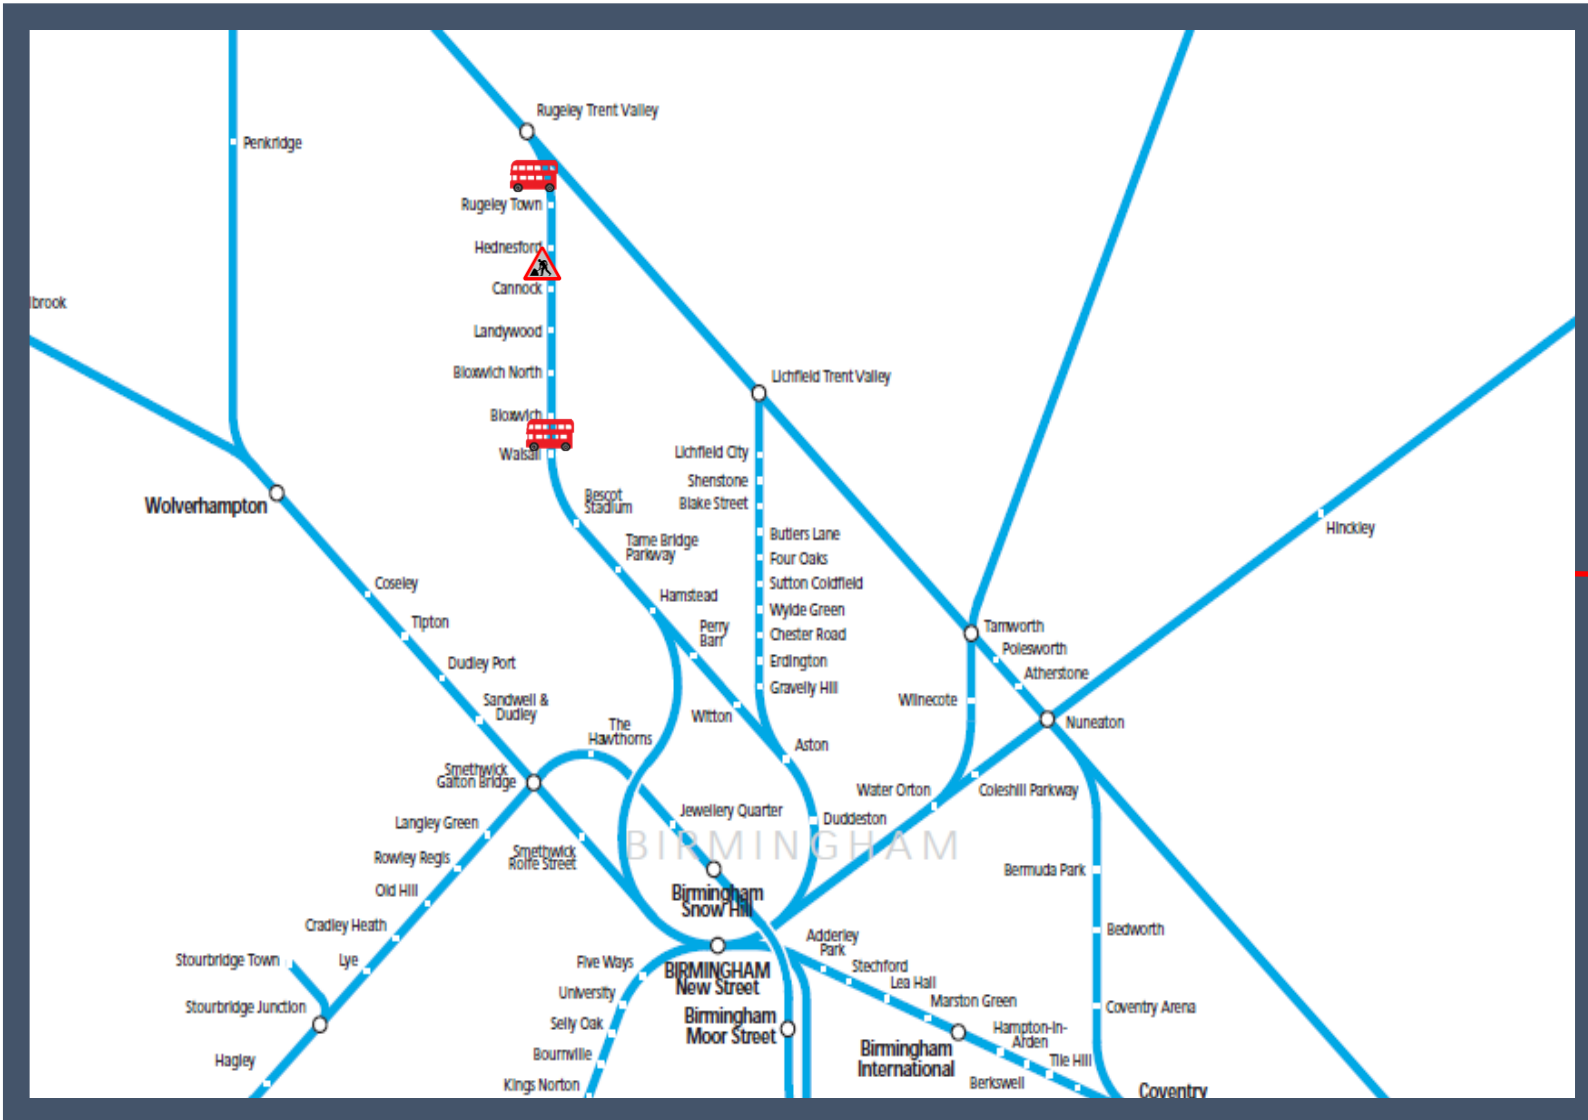

Buses replace trains between Walsall and Rugeley Trent Valley until 16:00

TOC affected: West Midlands Railway

Key:

Engineering Works

Bus Replacement Services