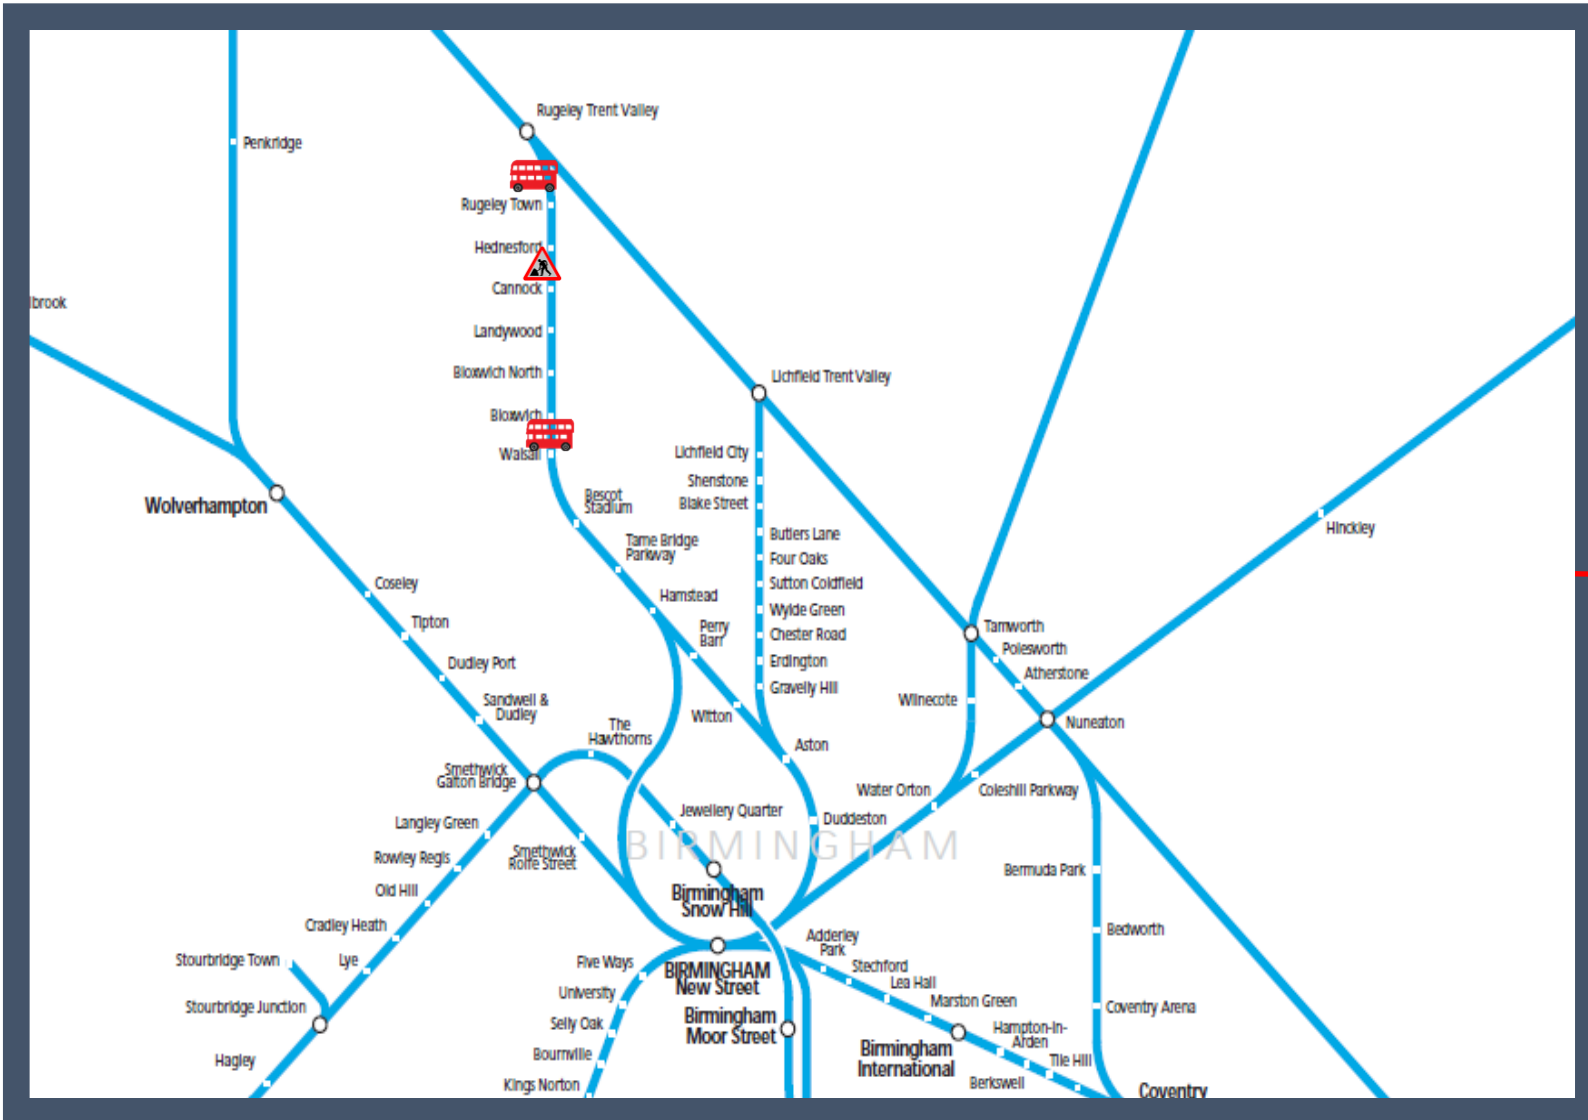

Buses replace trains between Walsall and Rugeley Trent Valley

TOC affected: West Midlands Railway

Key:

Engineering Works

Bus Replacement Services