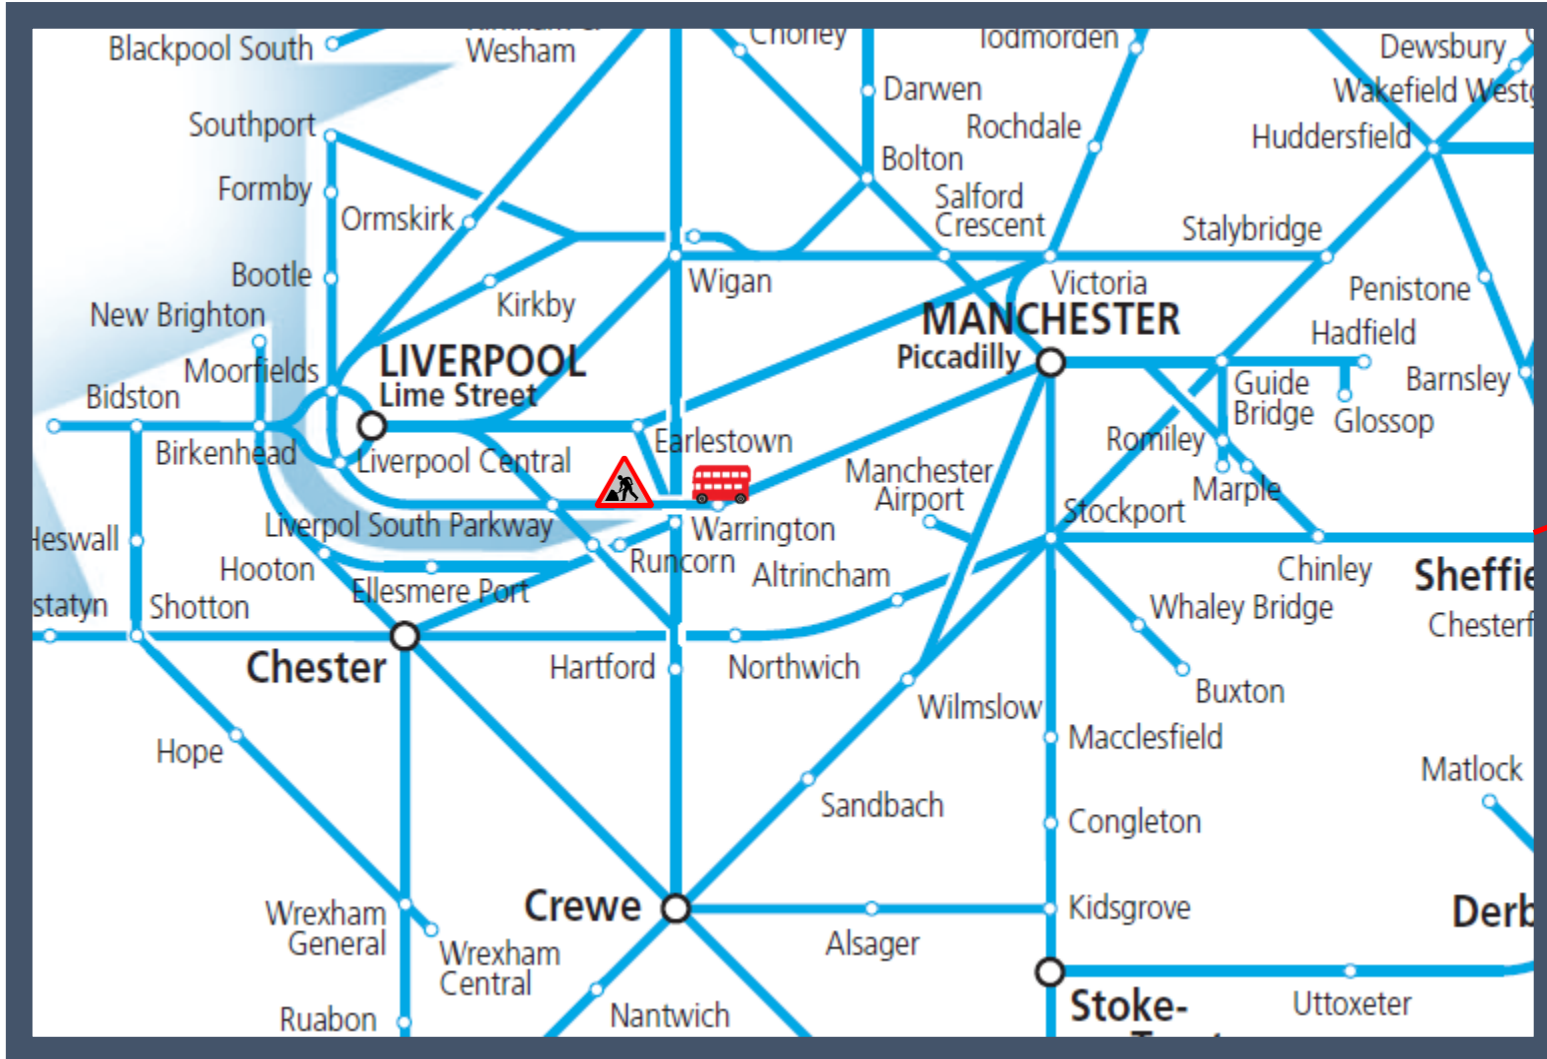

Amended service through Warrington Central

TOCs affected: East Midlands Trains and Northern

Key:

-  Engineering Works
-  Bus Replacement Services