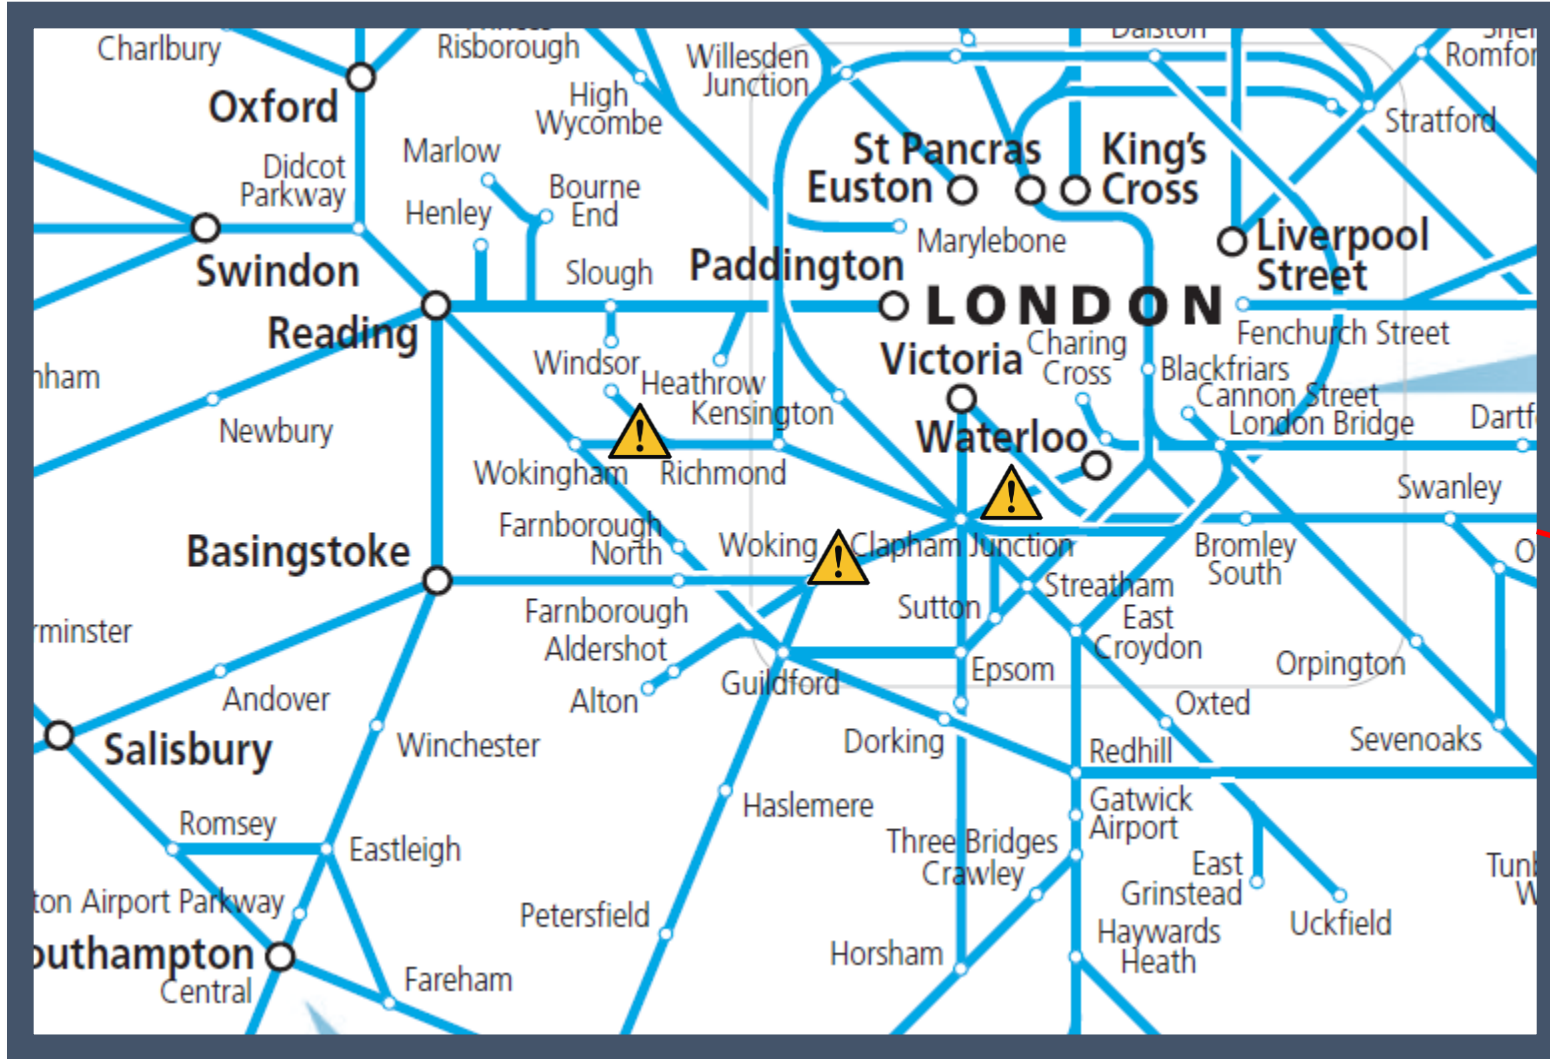

- A broken down train between Clapham Junction and Wimbledon
  - A signalling problem in the Queenstown Road Battersea area
  - A signalling problem near Feltham
- TOC affected: South Western Railway

Key: