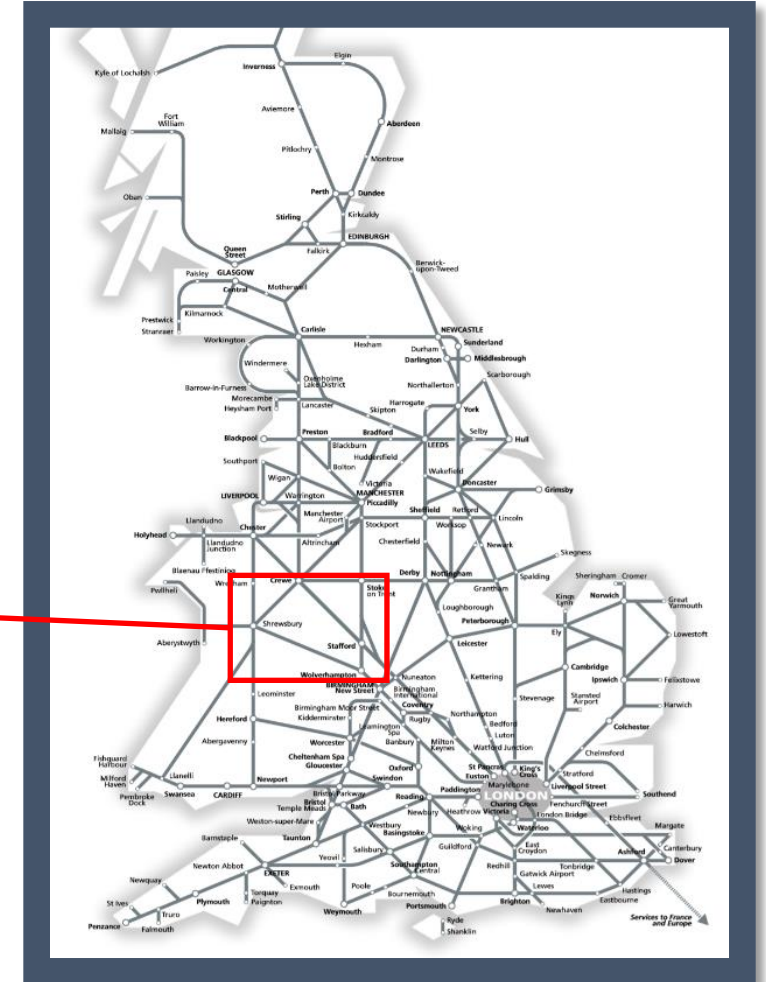

Road vehicle struck a railway bridge between Shrewsbury and Welshpool TOC affected: Transport for Wales

Key:

Disruption