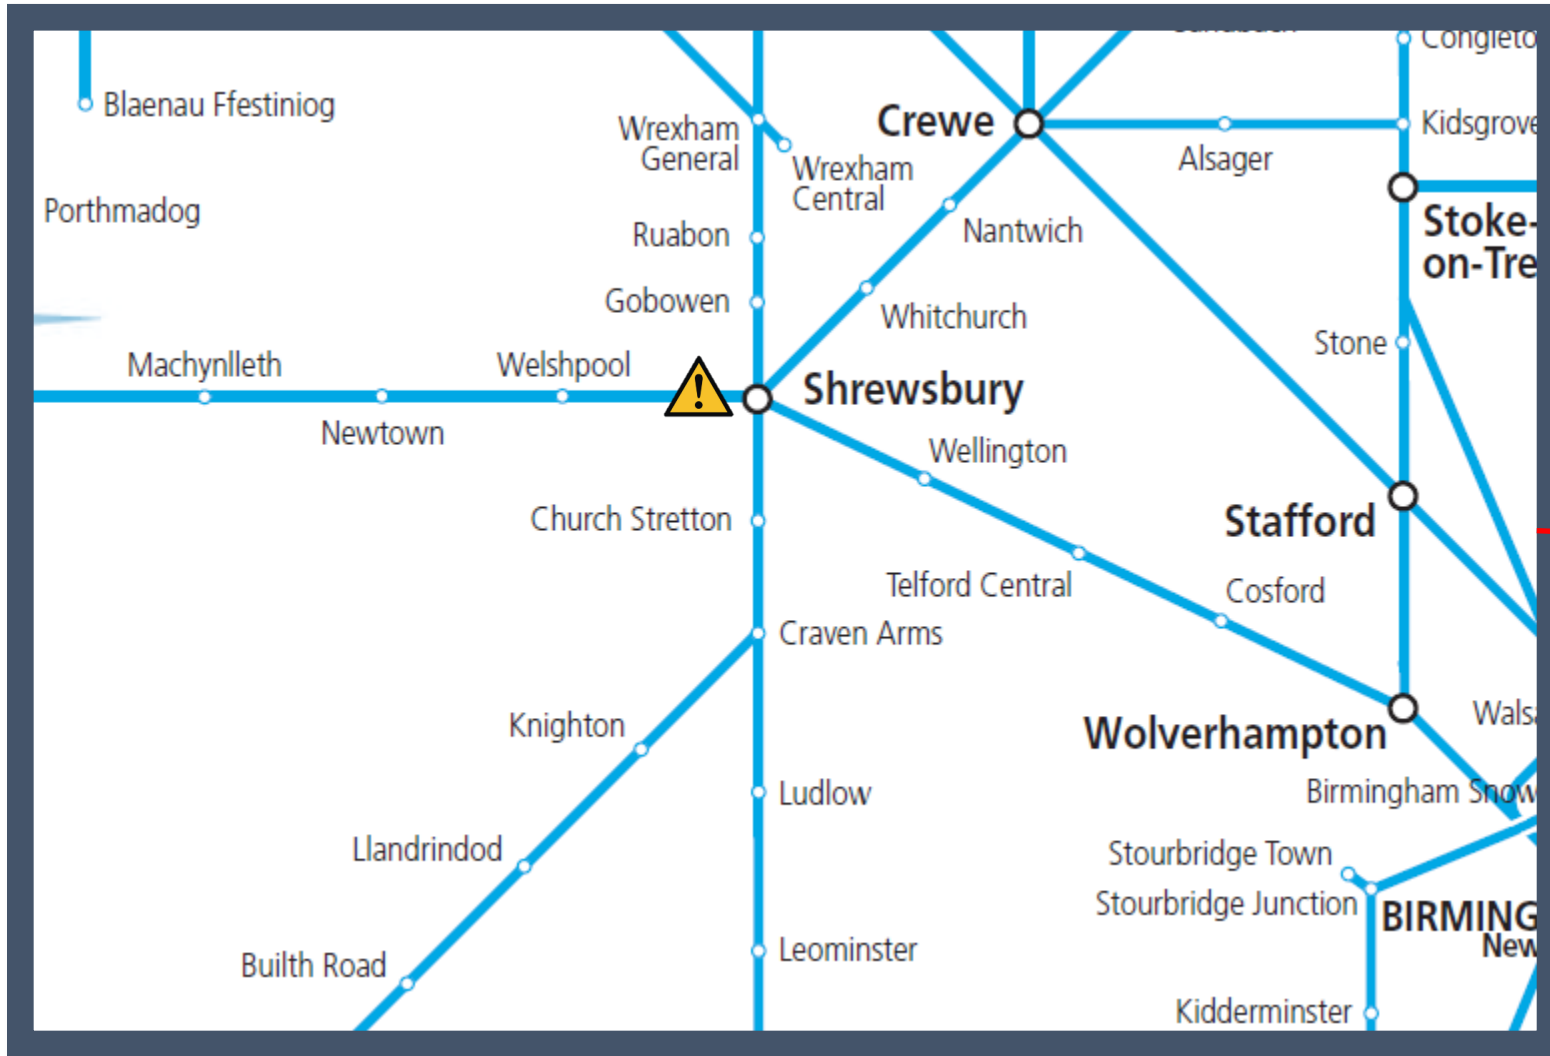

Road vehicle struck a railway bridge between Shrewsbury and Welshpool TOC affected: Transport for Wales

Key:

Disruption