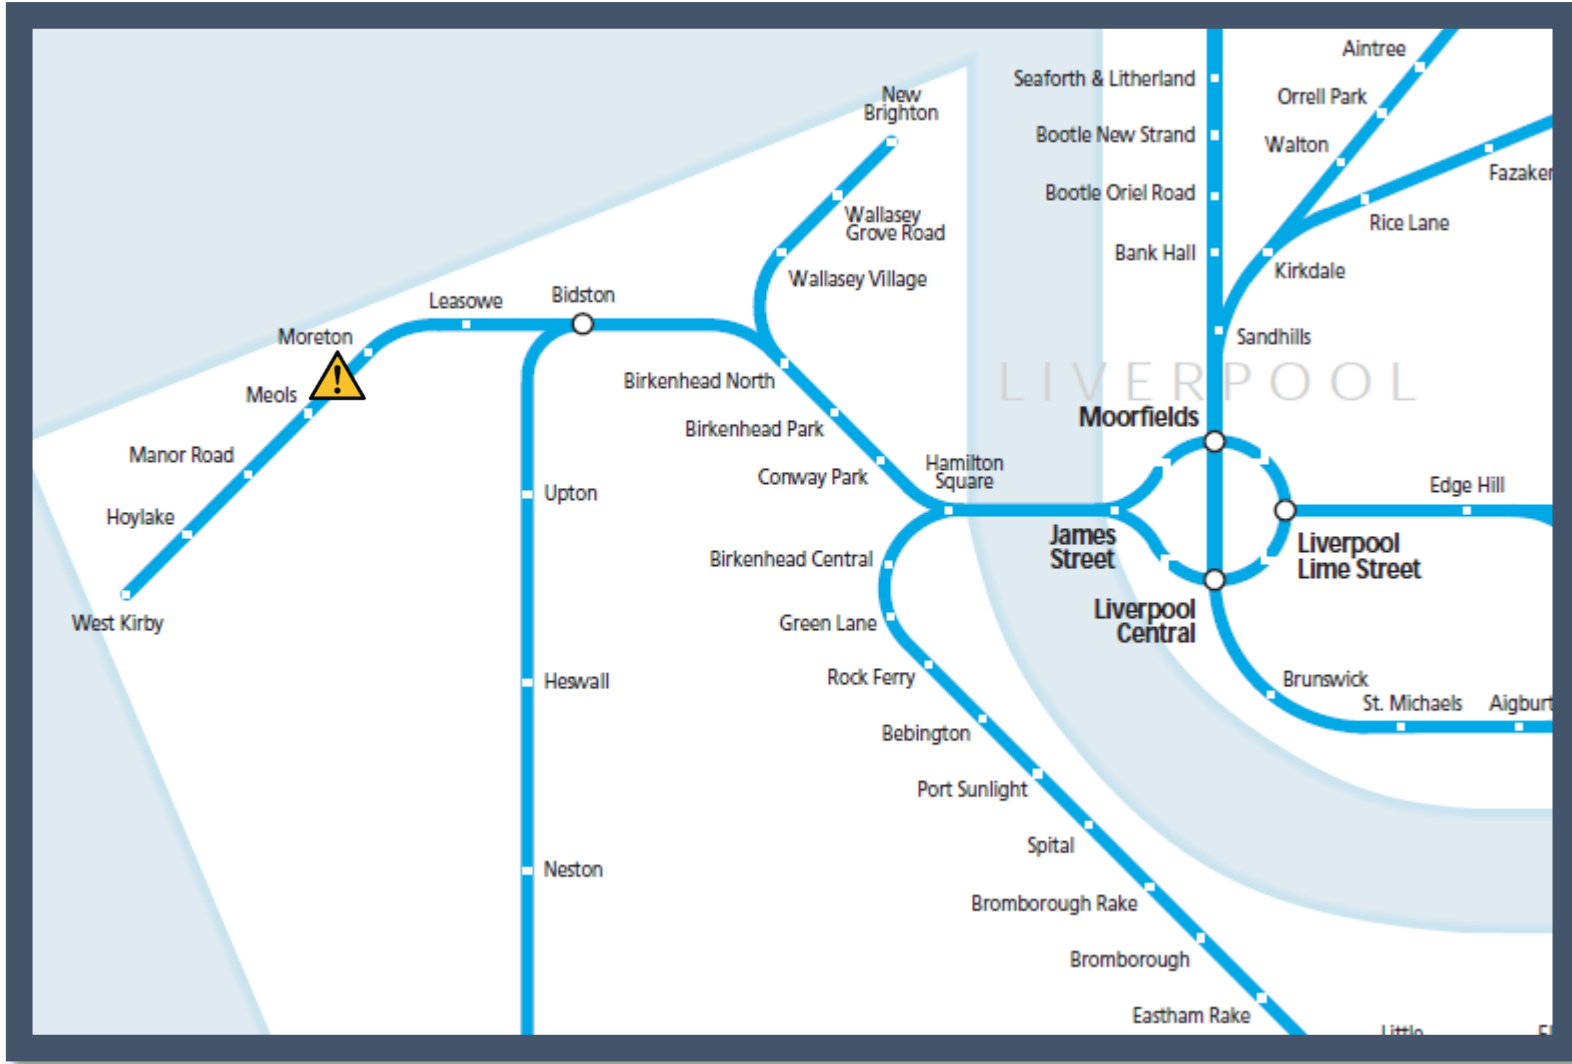

# A person has been hit by a train between Meols and Moreton

TOC affected: Merseyrail

Key:

|  |            |
|--|------------|
|  | Disruption |
|--|------------|