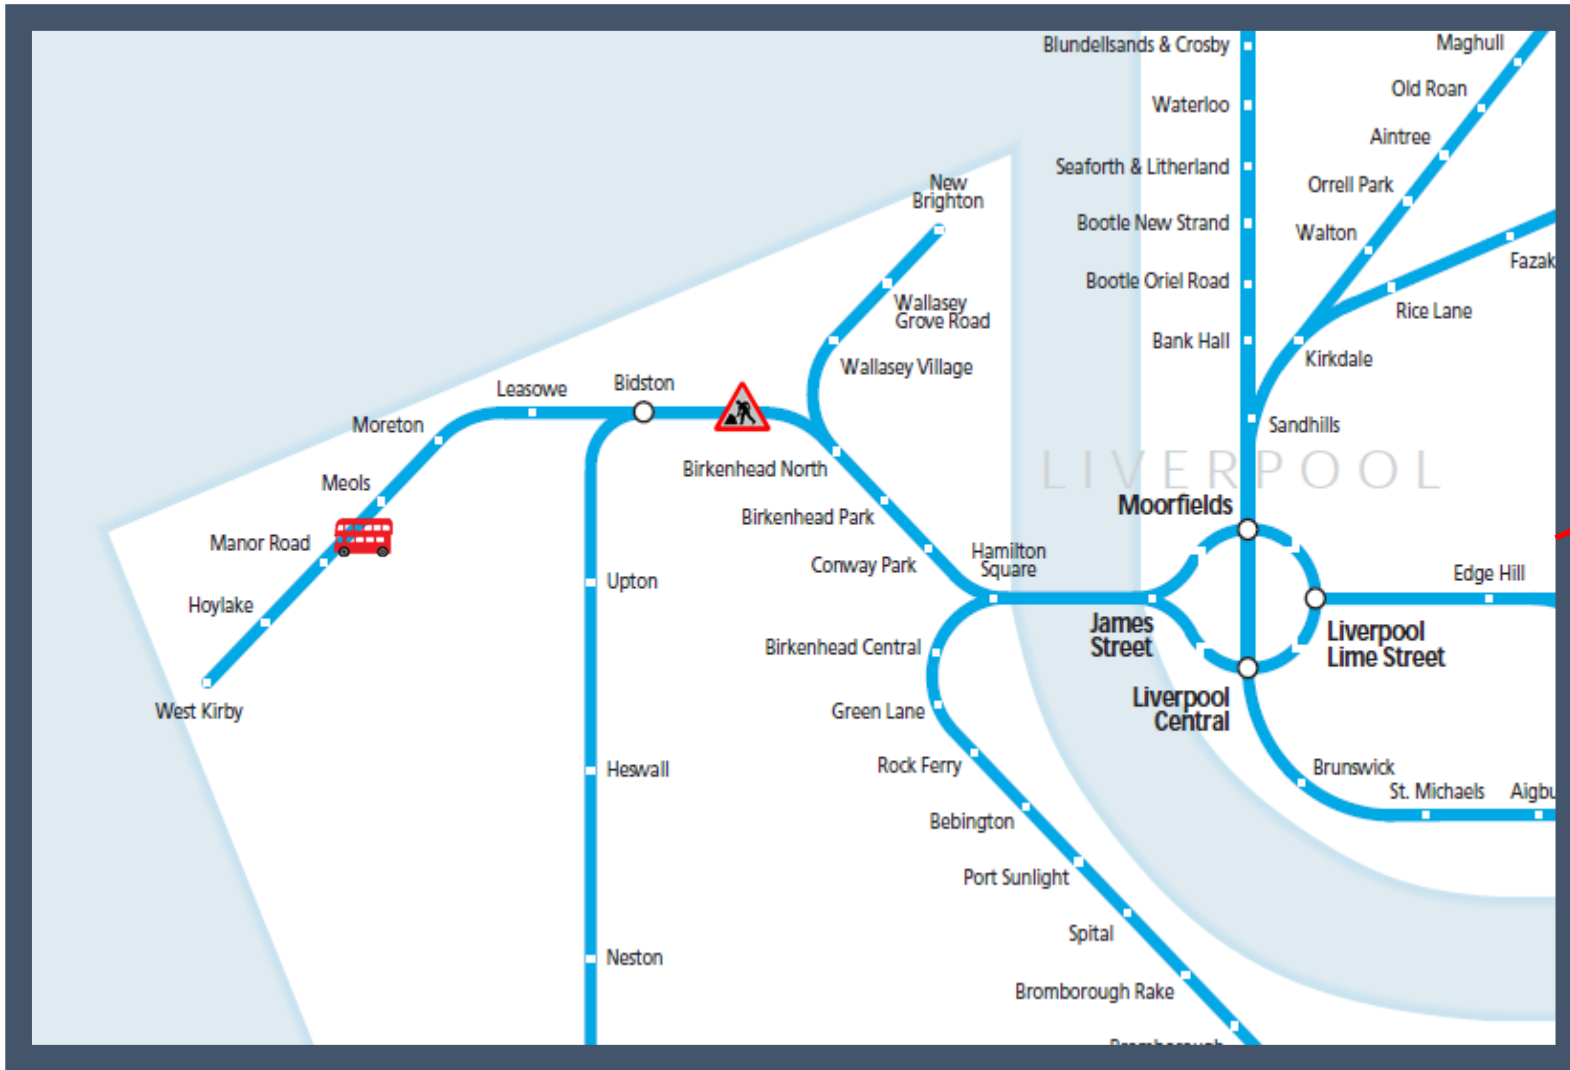

Engineering work is taking place between West Kirby and Birkenhead North TOC affected: Merseyrail

Key:

	Engineering Works
	Bus Replacement Services