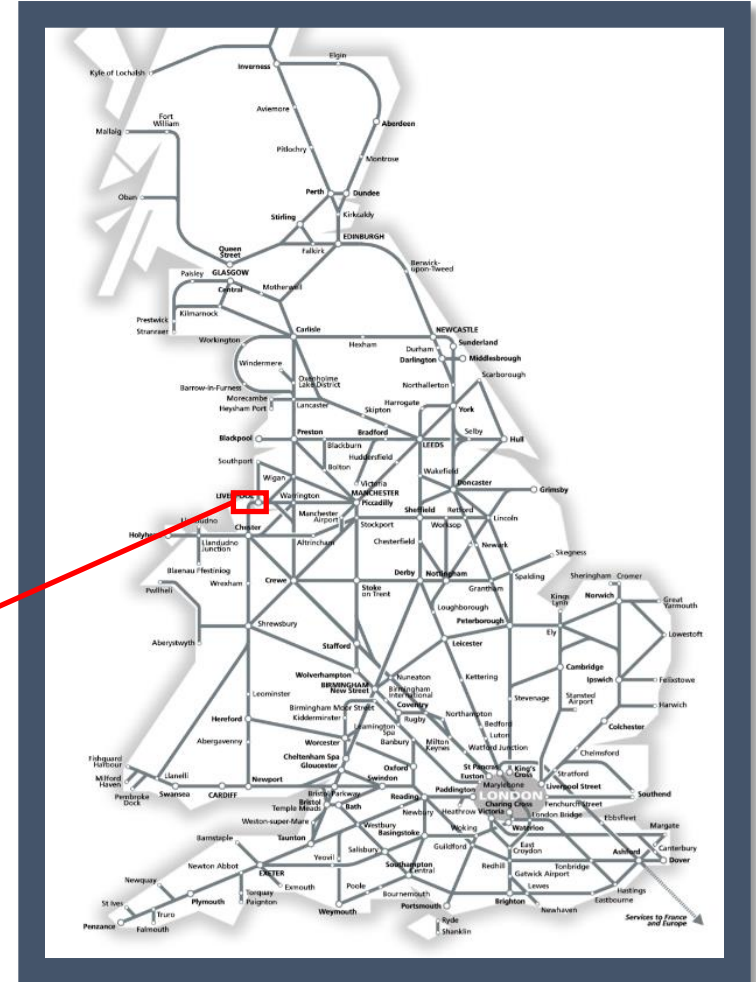

Engineering work is taking place between West Kirby and Birkenhead North TOC affected: Merseyrail

Key:

	Engineering Works
	Bus Replacement Services