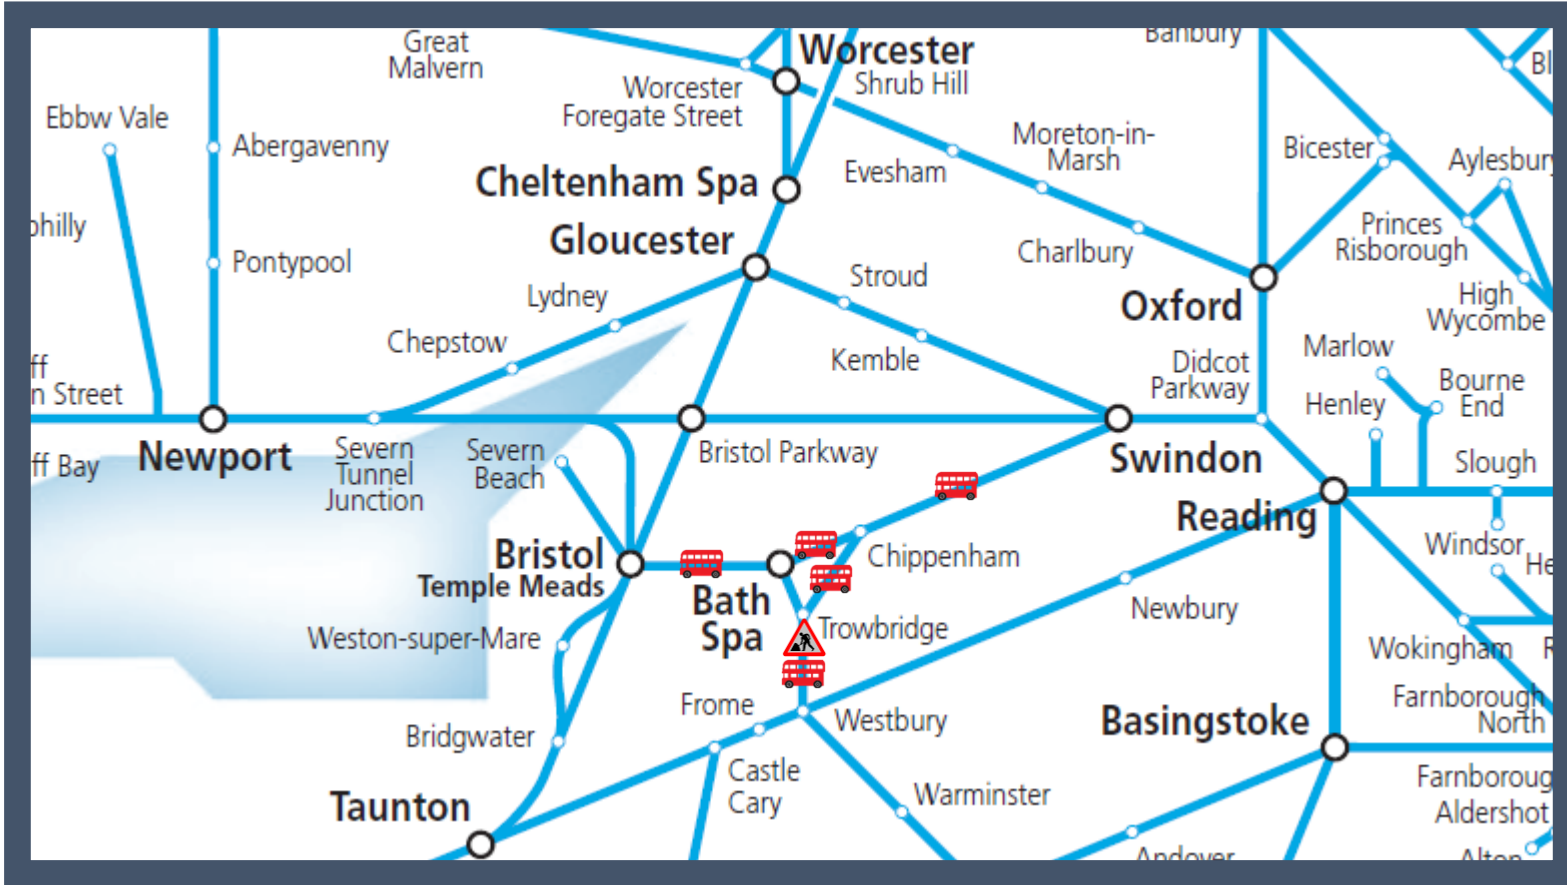

**Buses replace trains between Bristol Temple Meads and Swindon / Westbury and also between Swindon and Westbury**  
 TOC affected: Great Western Railway

Key:

Engineering Works

Bus Replacement Services