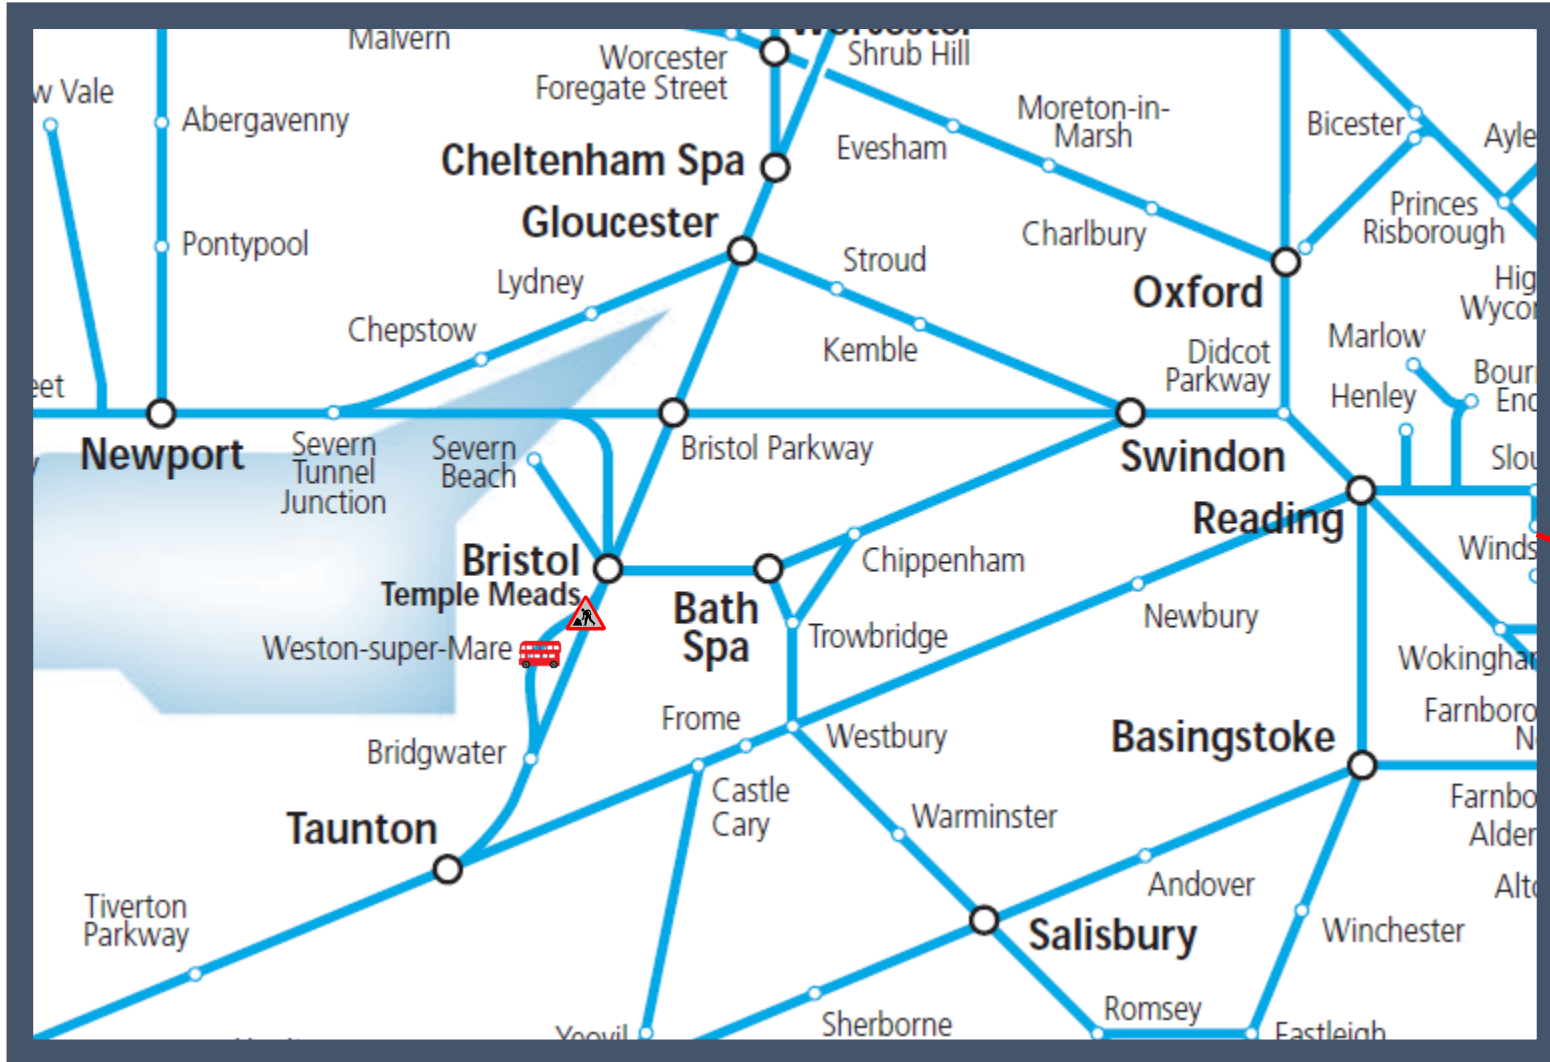

Buses replace late night trains between Bristol Temple Meads and Weston-super-Mare

TOC affected: Great Western Railway

Key:

Engineering Works

Bus Replacement Services