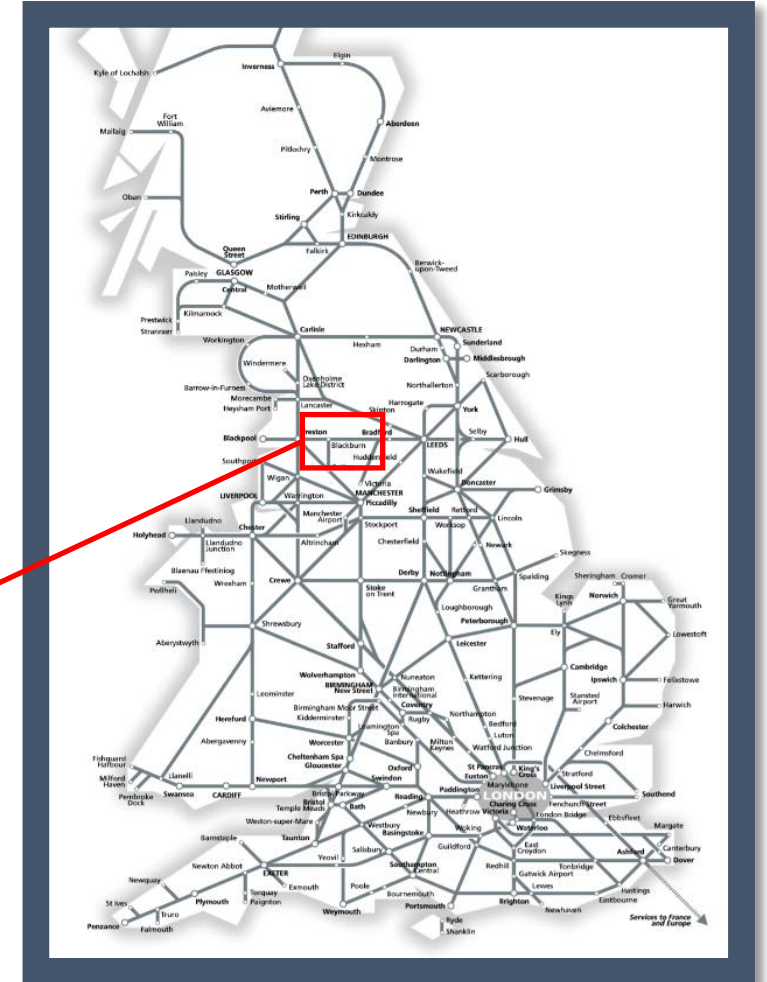

A broken down train near Whalley.  
TOC affected: Northern

Key:

Disruption

Bus Replacement Service