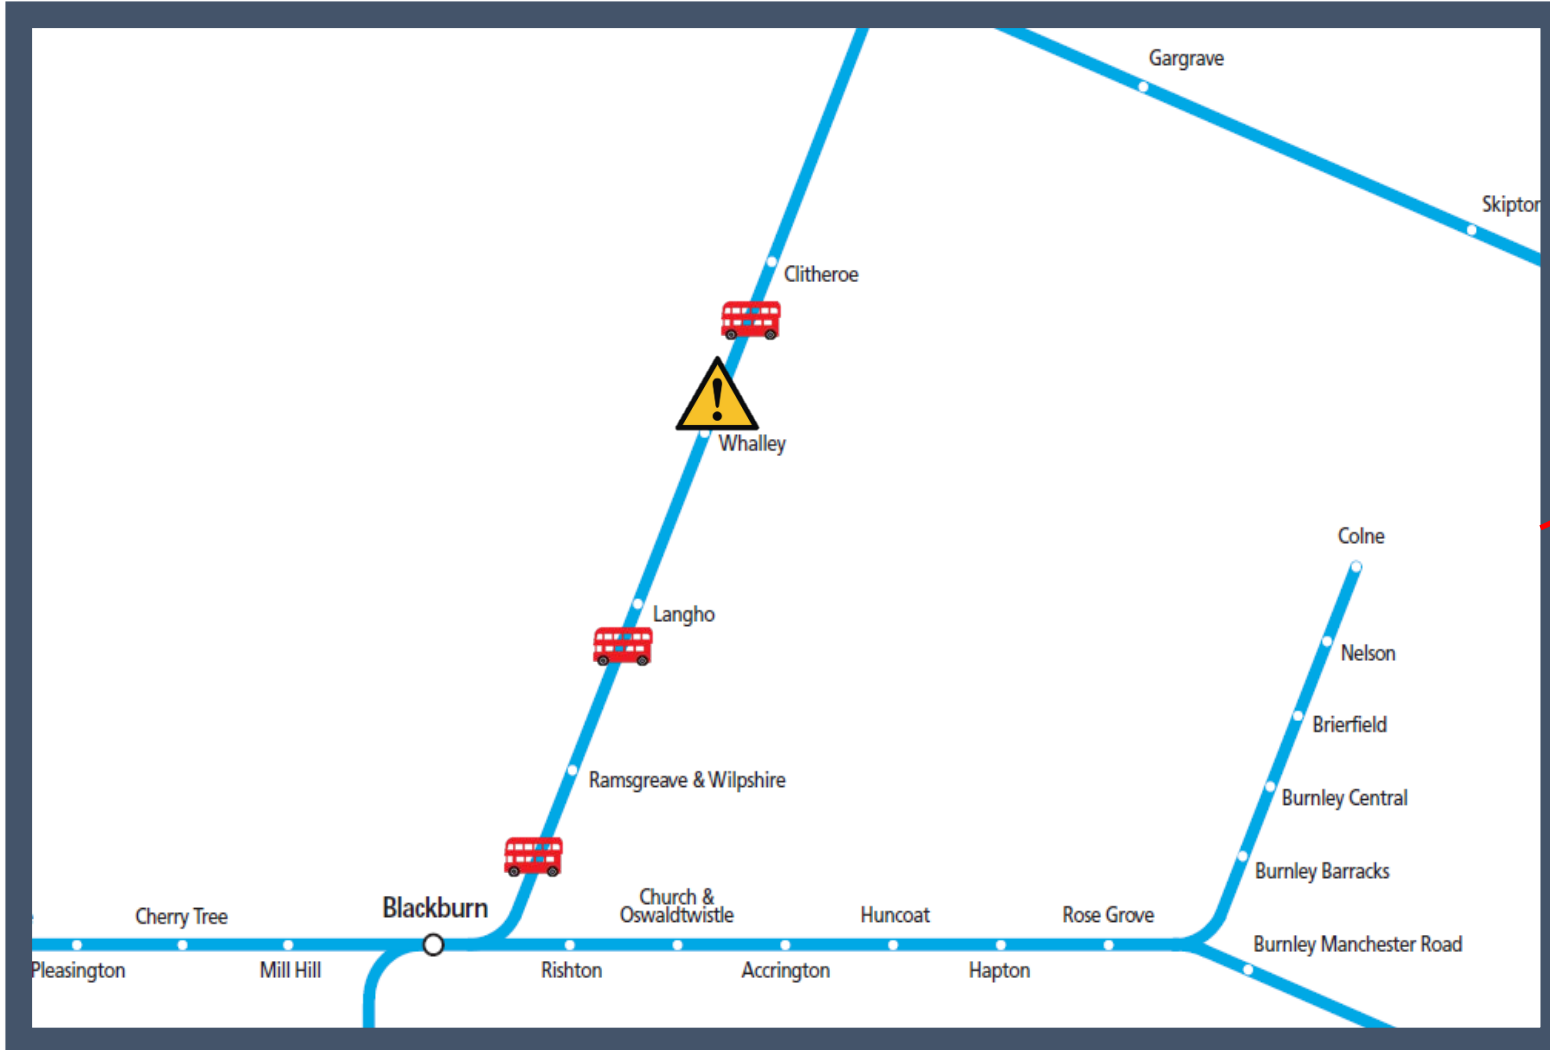

A broken down train near Whalley.  
TOC affected: Northern

Key:

Disruption

Bus Replacement Service