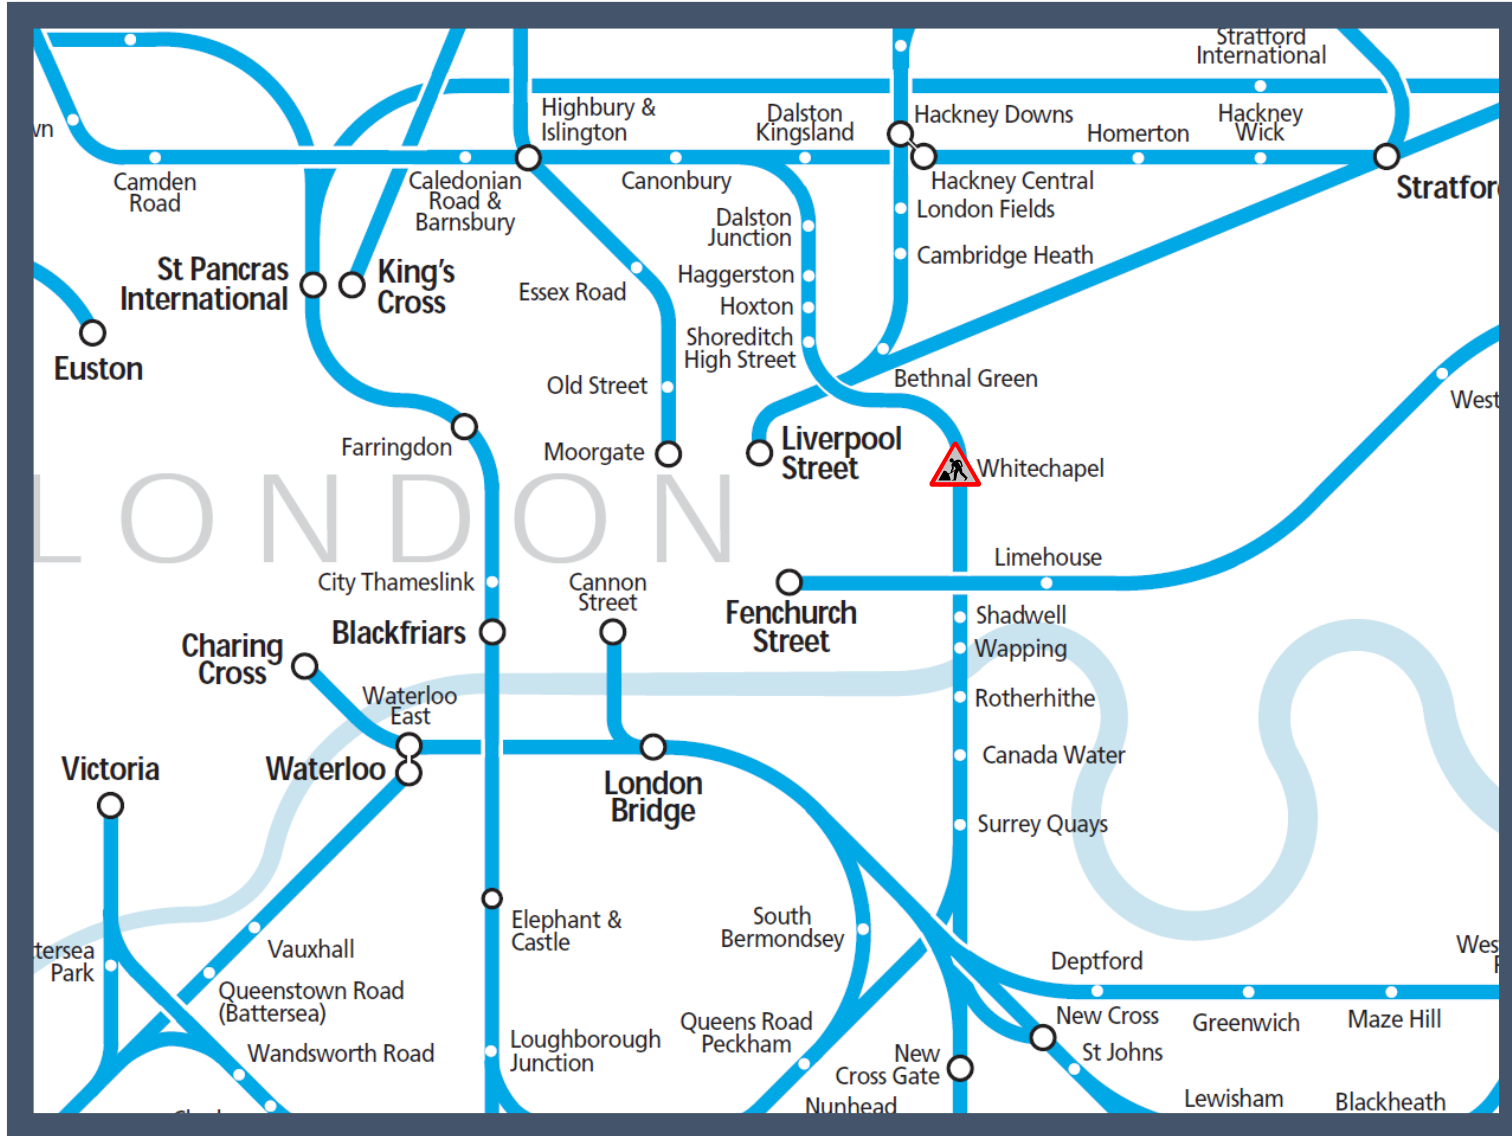

No trains at Whitechapel

TOC affected: London Overground

Key:

Engineering Works