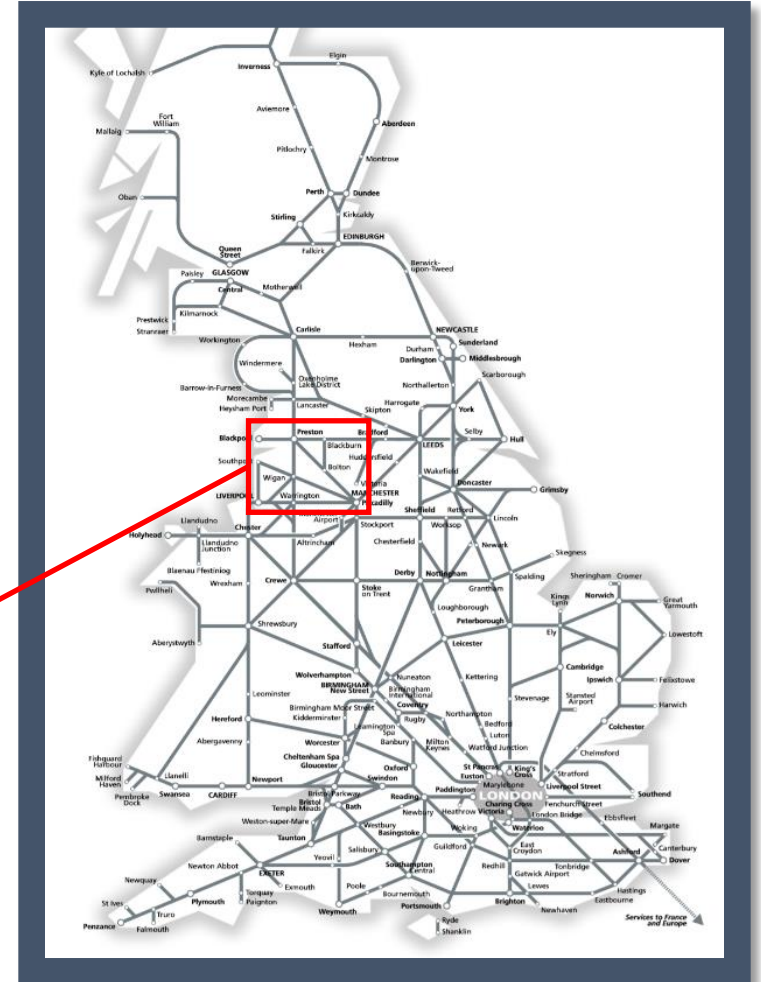

Buses replace trains between Wigan North Western and Preston  
TOC affected: Northern

Key:

	Engineering Works
--	-------------------