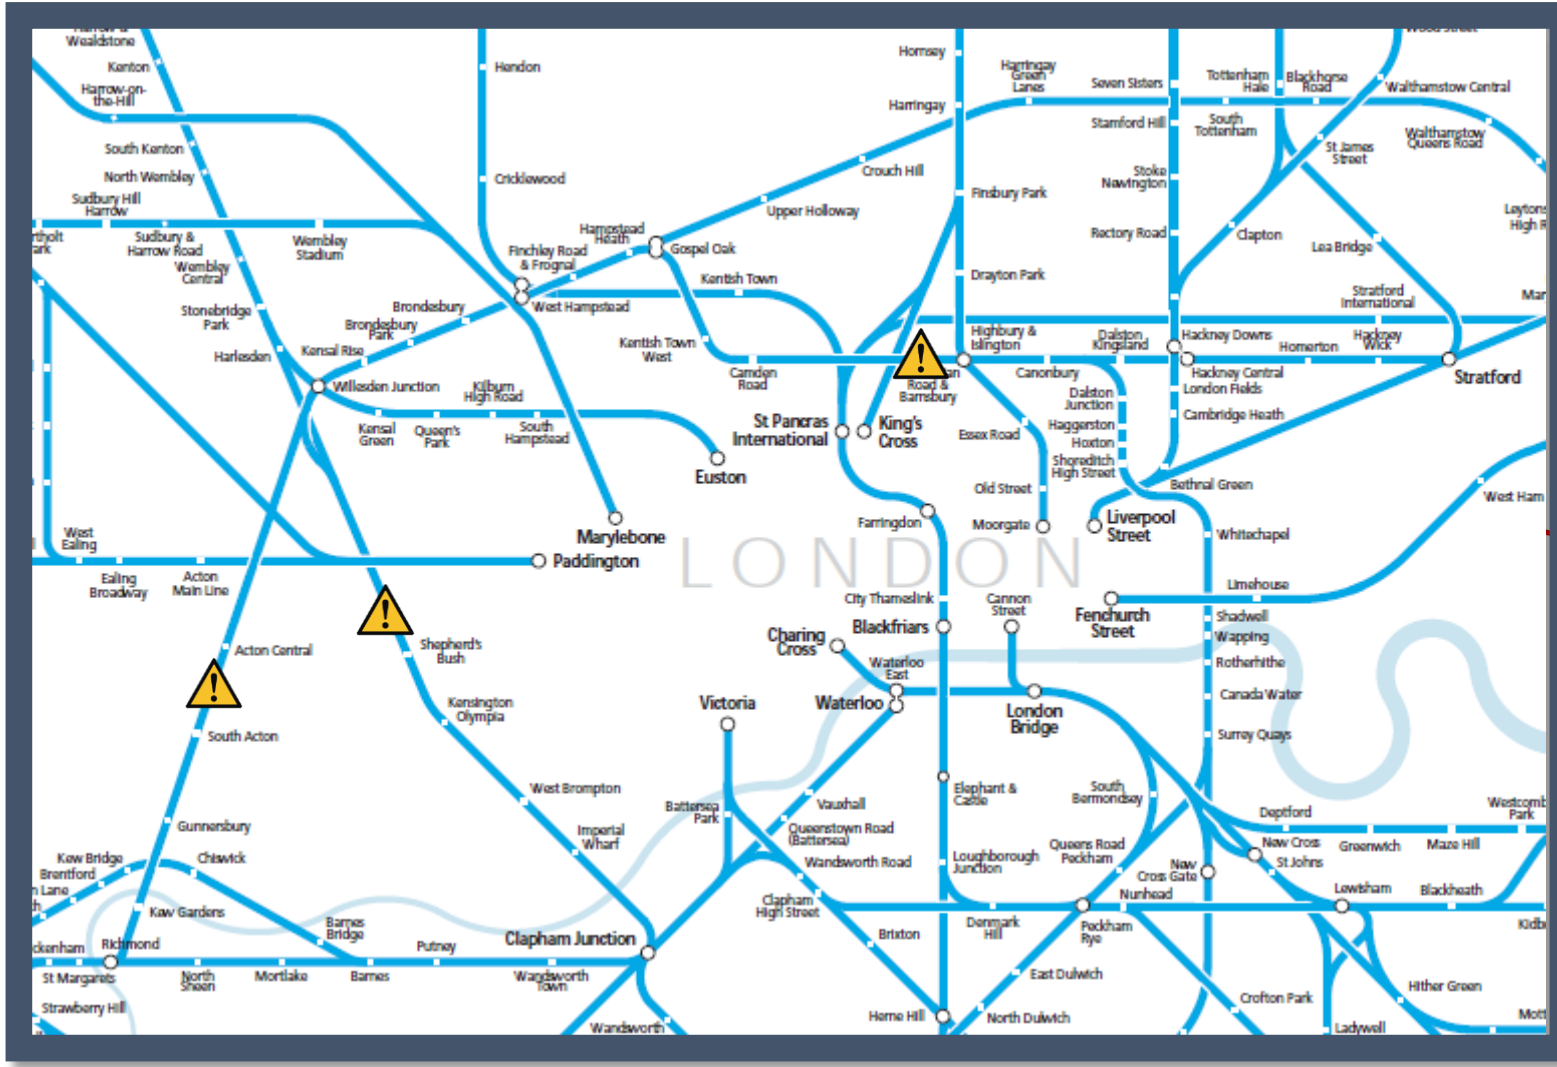

More trains than usual needing repairs at the same time

TOC affected: London Overground

Key:

Disruption