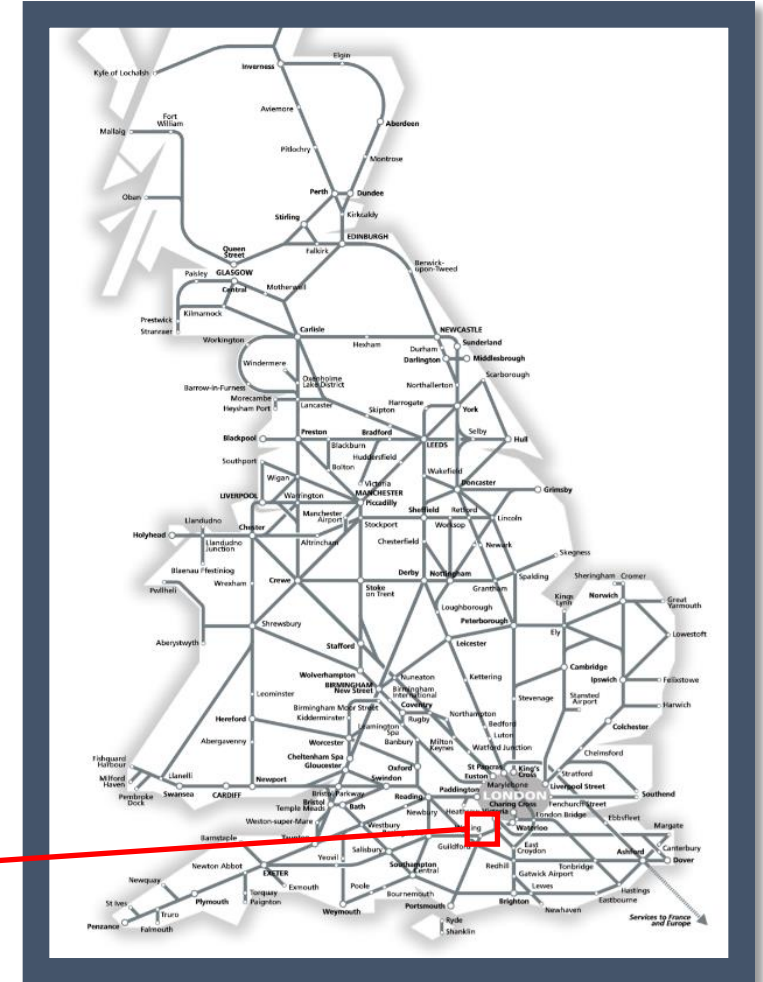

Engineering works at Wimbledon

TOC affected: South Western Railway

Key:

	Disruption
---	------------