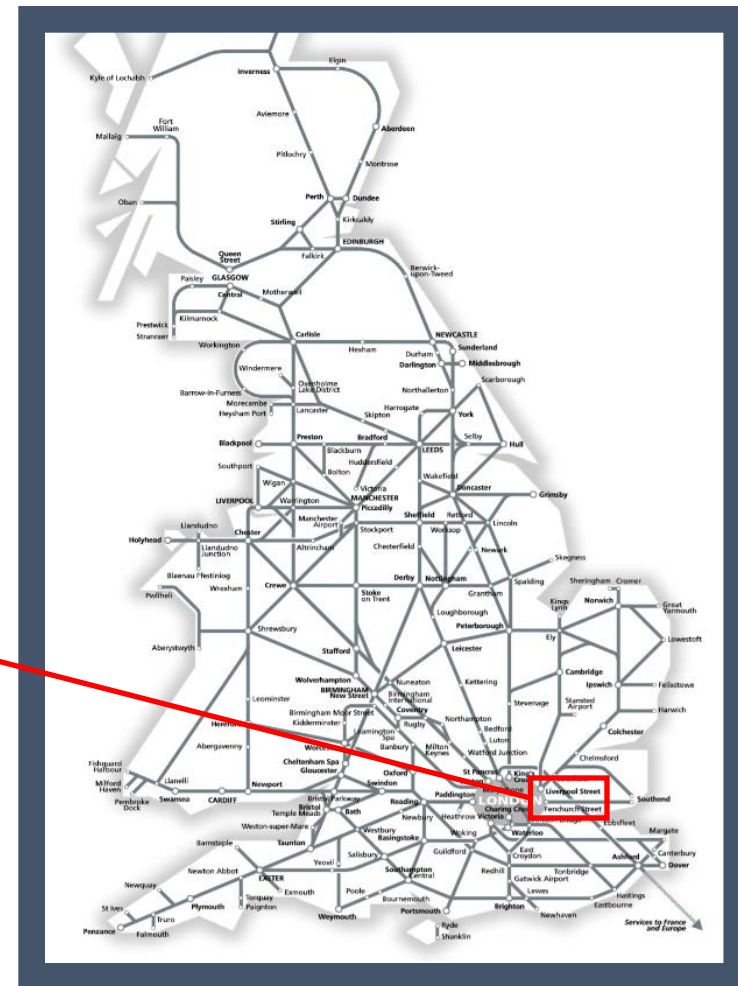

# A train fault at Walthamstow Queens Road and congestion at Woodgrange Park

TOC affected: London Overground

Key:

Disruption