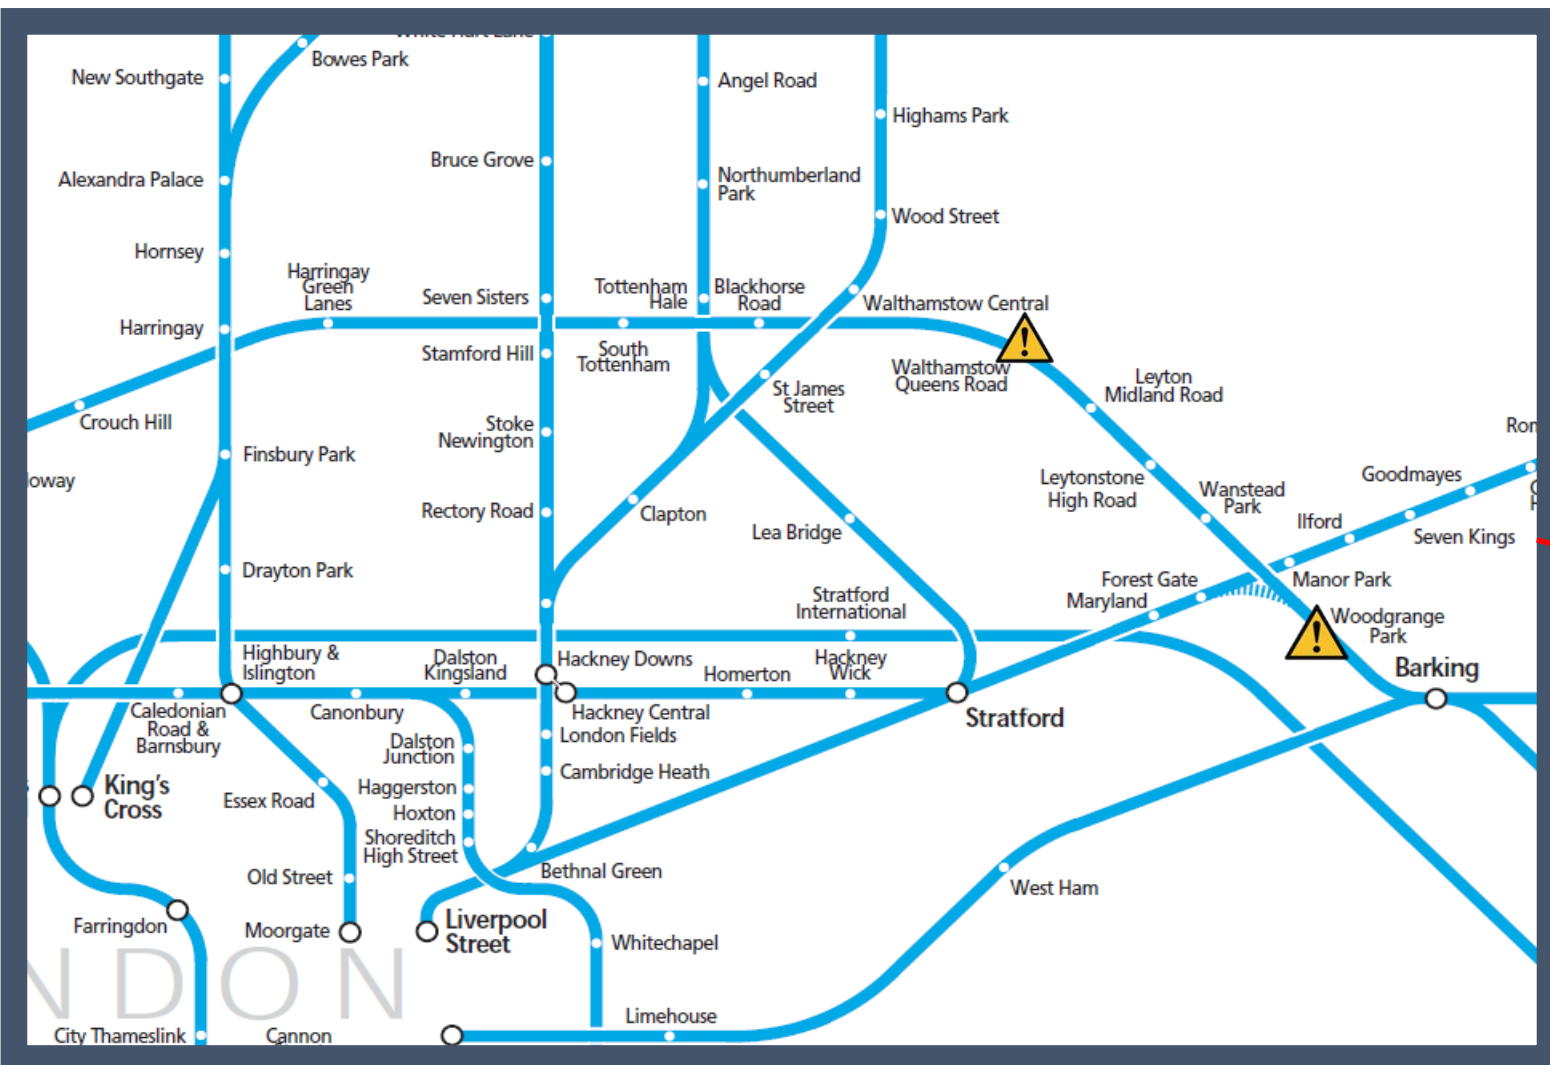

# A train fault at Walthamstow Queens Road and congestion at Woodgrange Park

TOC affected: London Overground

Key:

Disruption