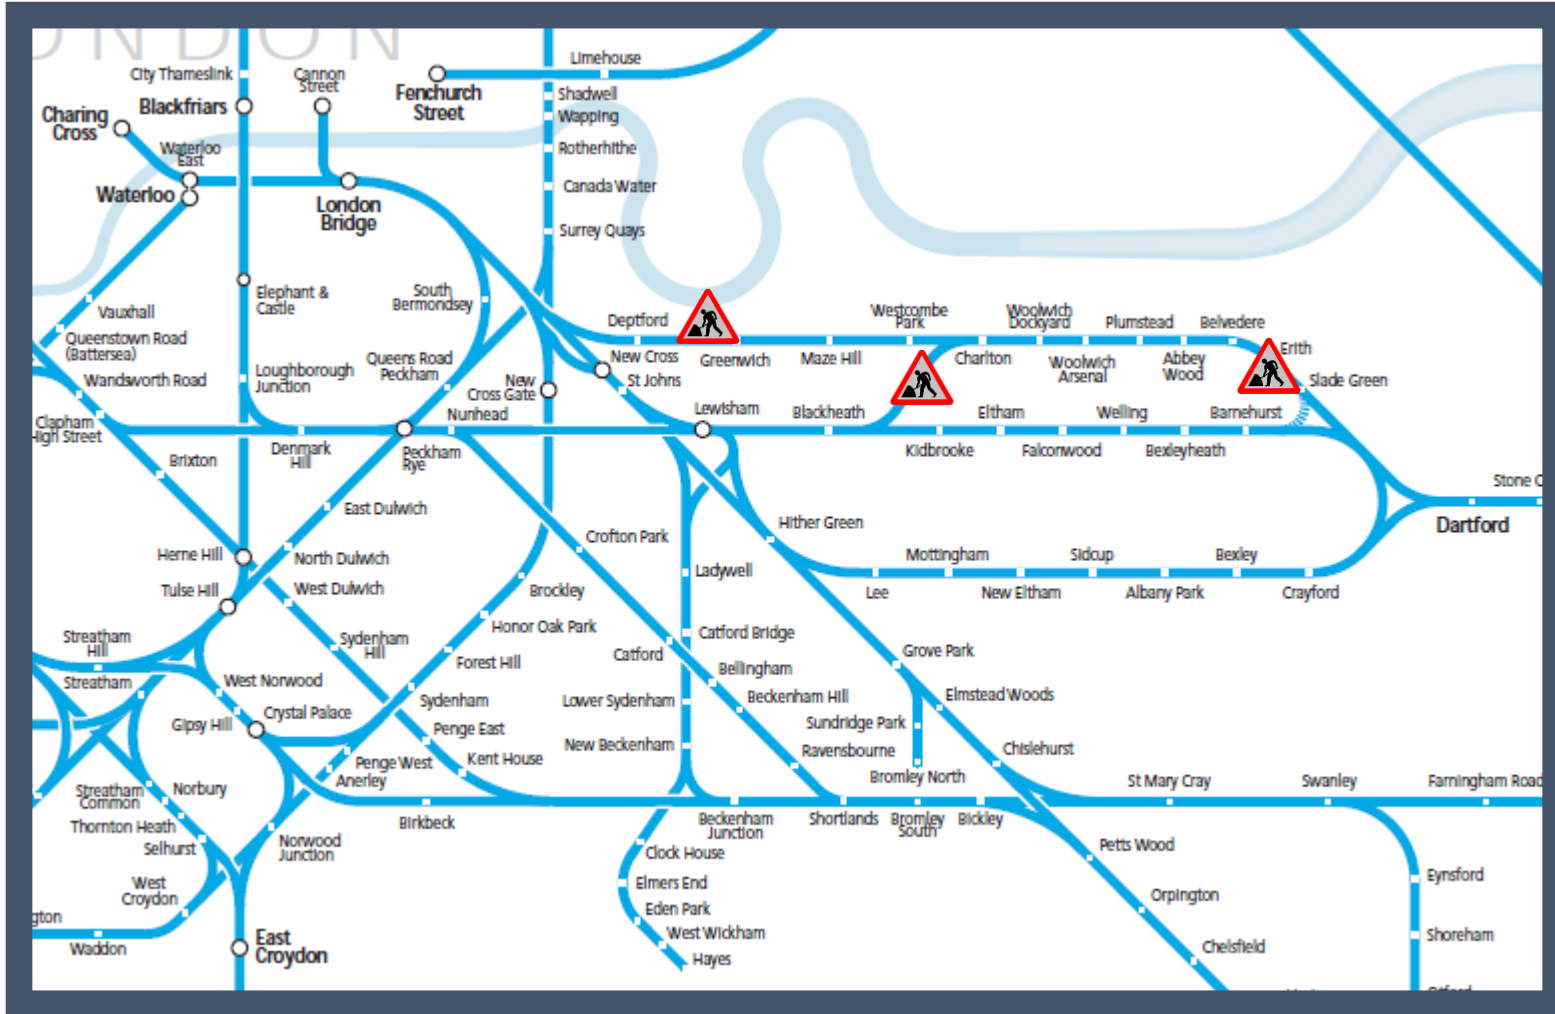

Amended Woolwich Line service

TOC affected: Southeastern

Key:

Engineering Works