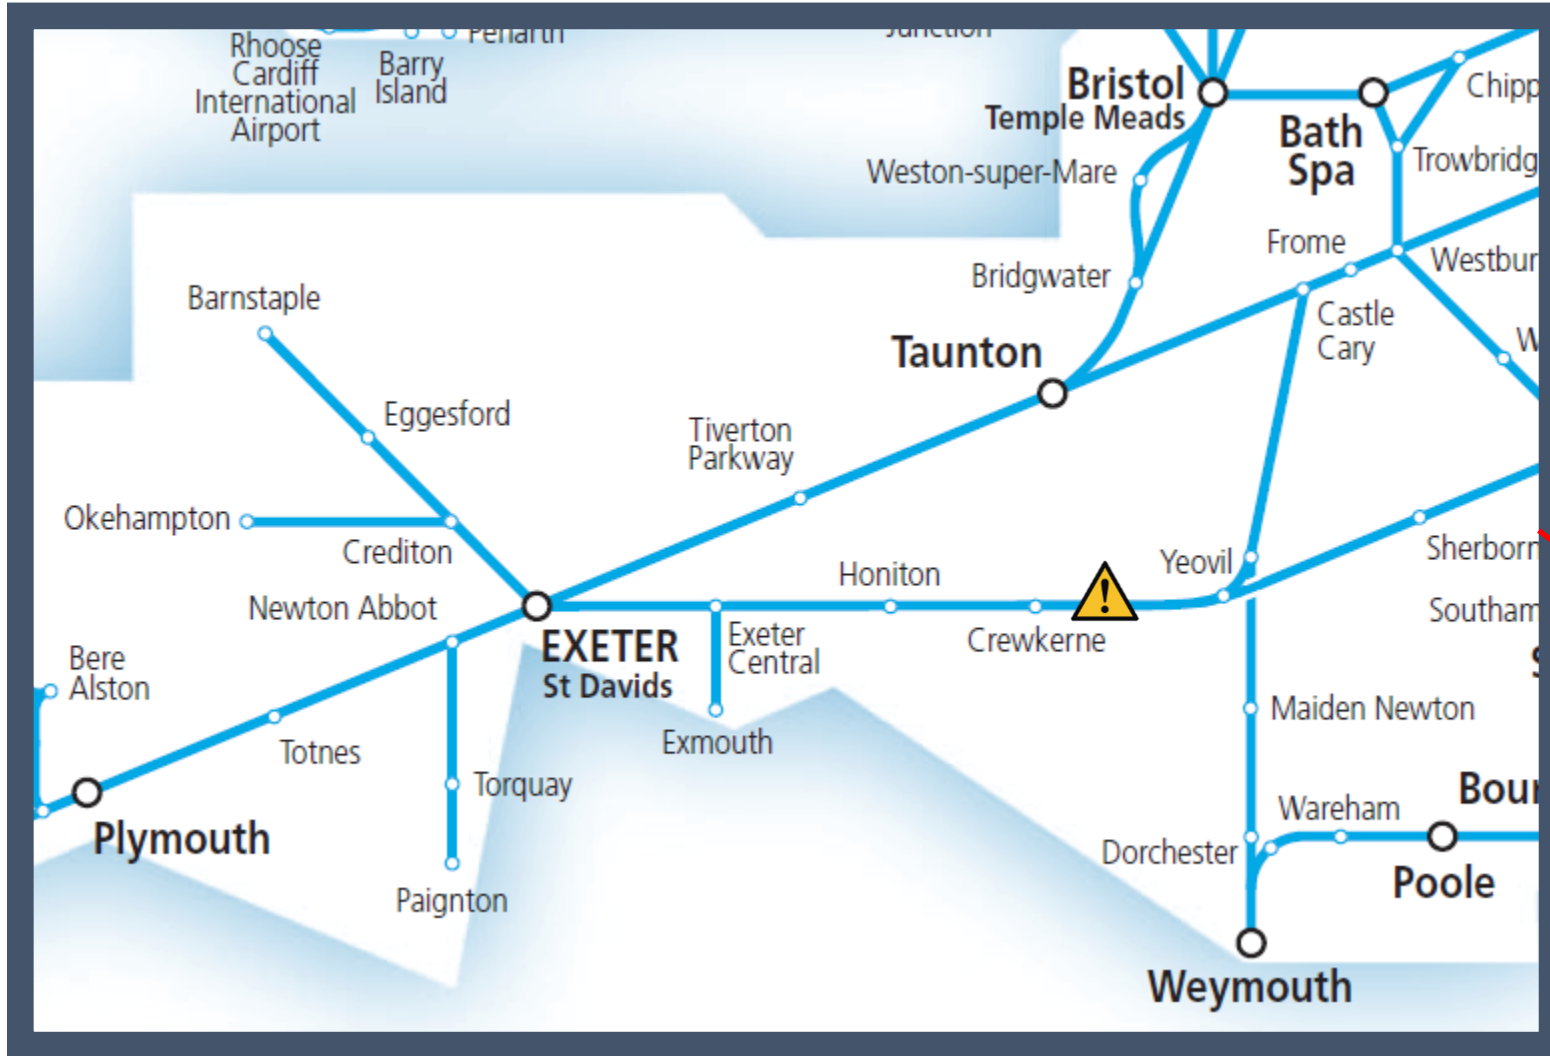

Congestion between Exeter St Davids and Yeovil Junction

TOCs affected: Great Western Railway and South Western Railway

Key:

Disruption