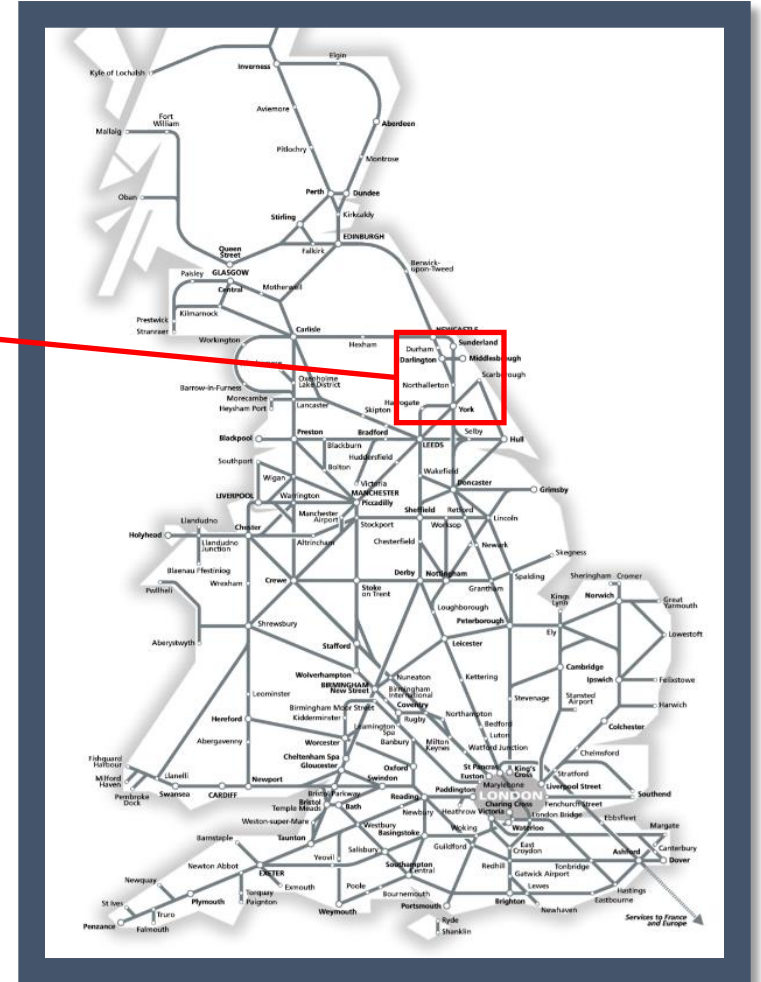

Buses replace trains between York and Darlington

TOCs affected: CrossCountry, Grand Central, LNER, TransPennine Express

Key:

Engineering Works

Bus Replacement Services