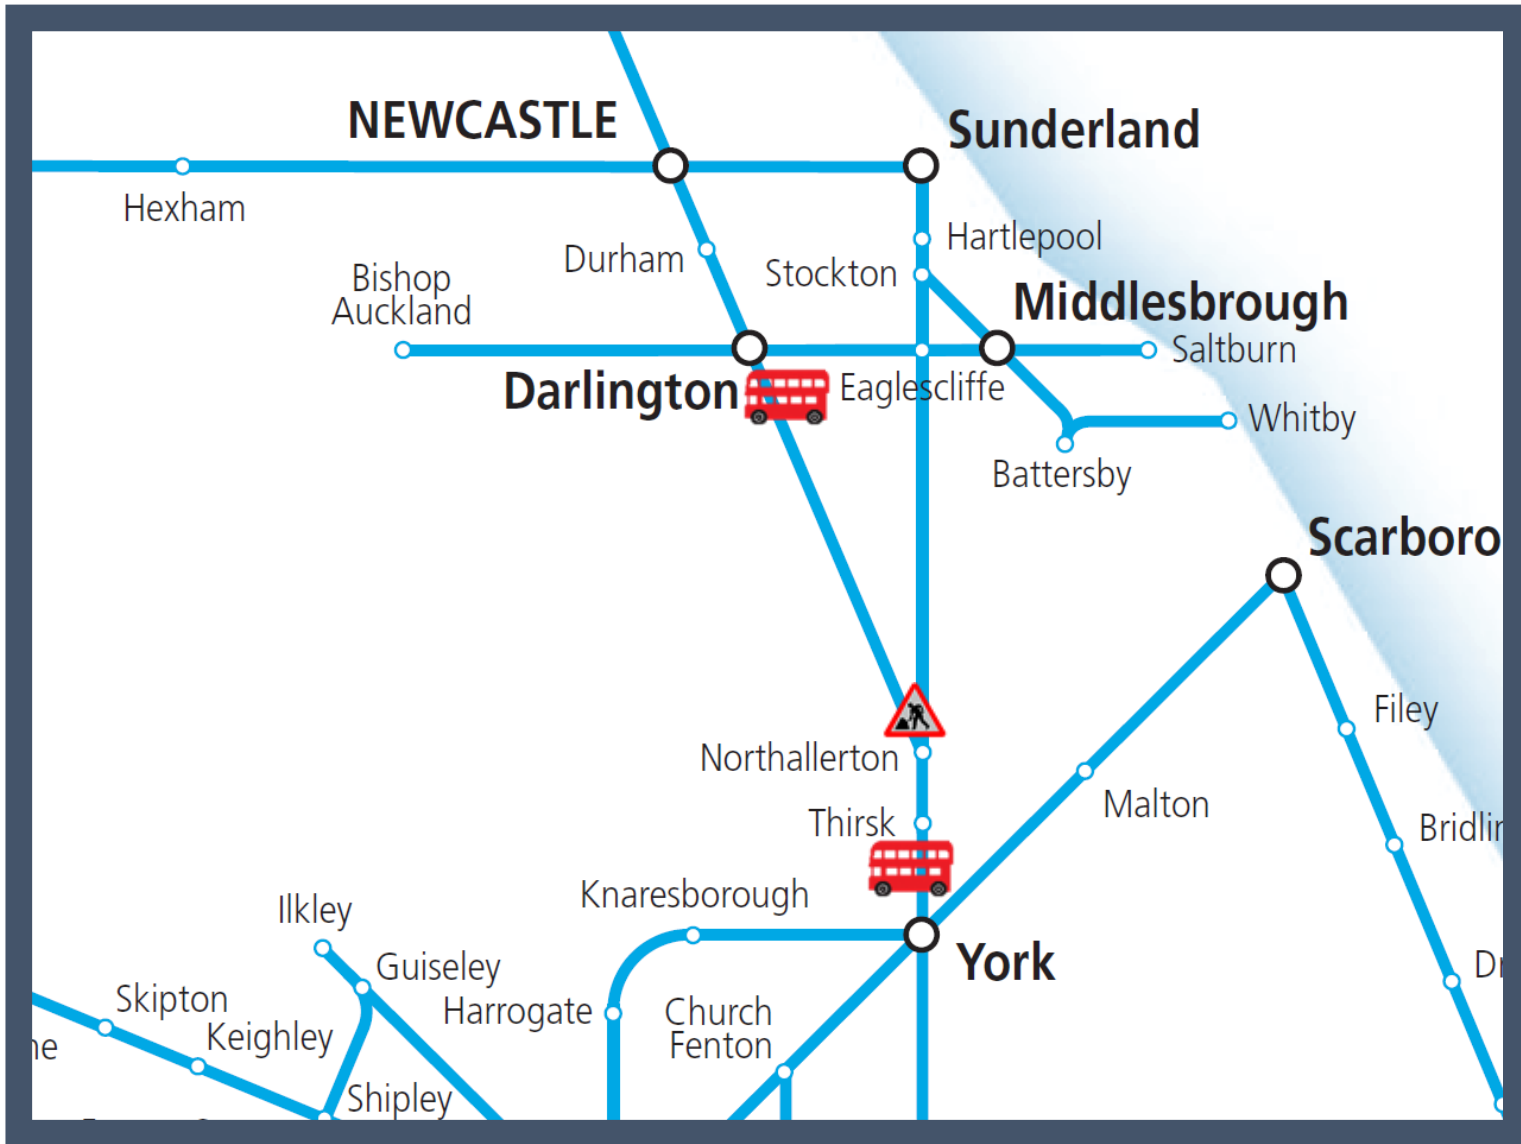

Buses replace trains between York and Darlington

TOCs affected: CrossCountry, Grand Central, LNER, TransPennine Express

Key:

Engineering Works

Bus Replacement Services