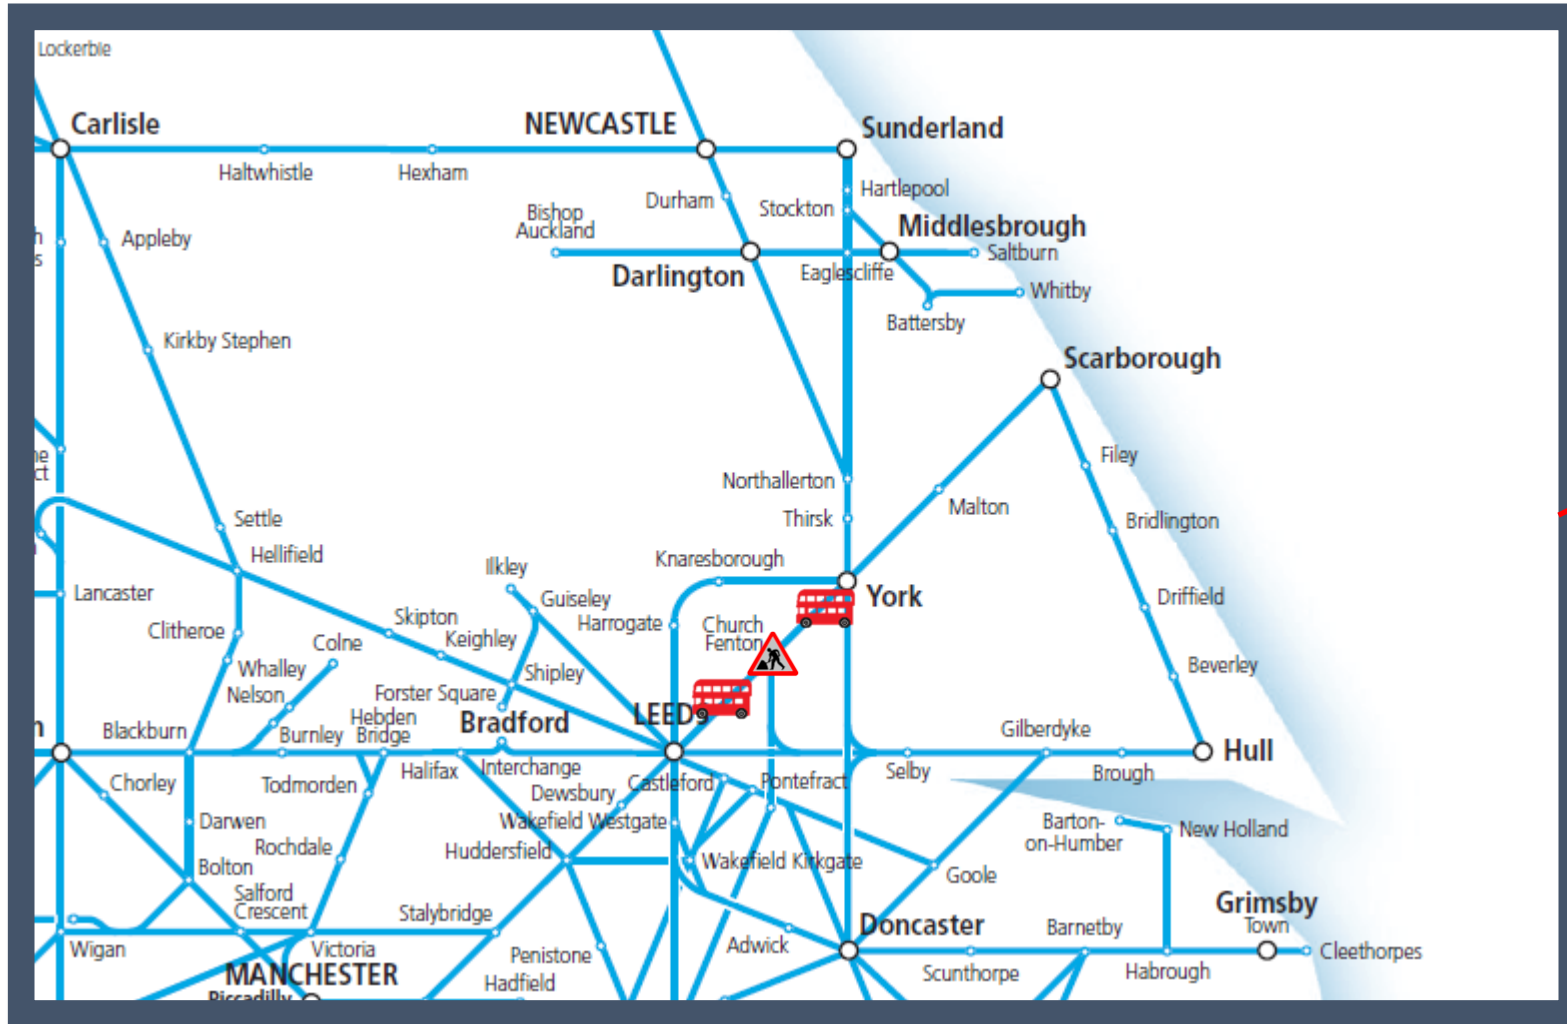

Buses replace trains between Leeds and York

TOC affected: TransPennine Express

Key:

Engineering Works

Bus Replacement Services