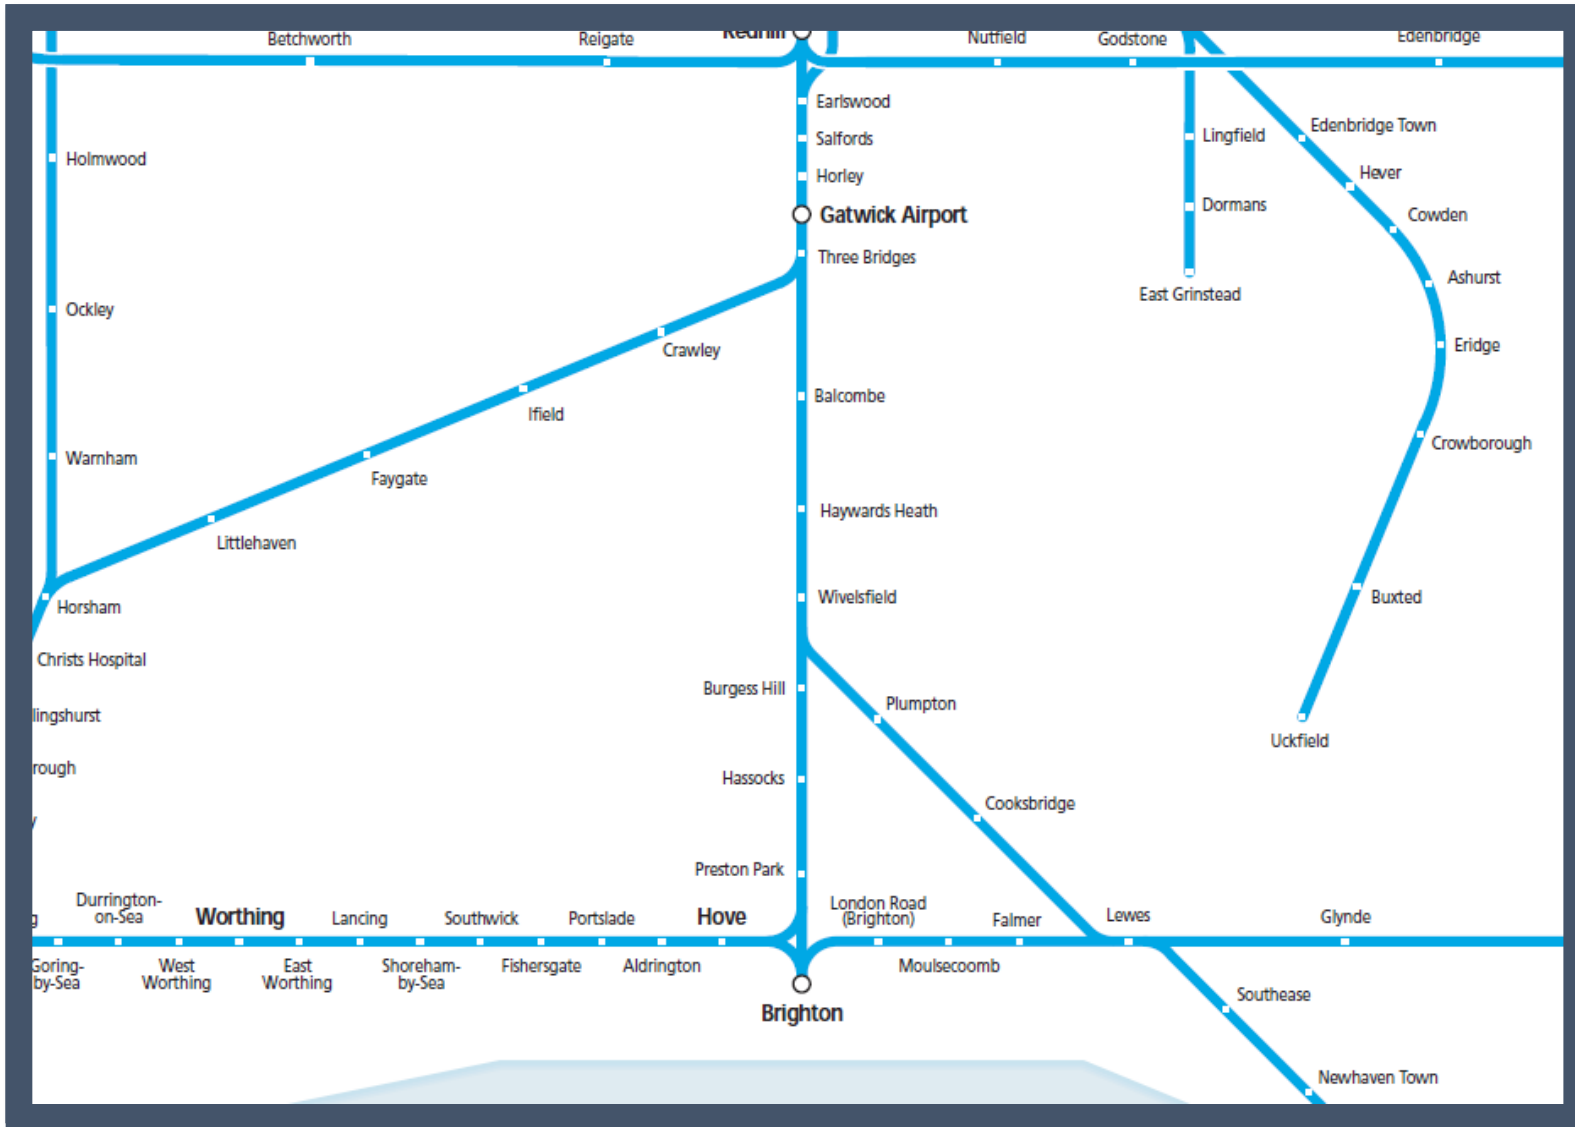

# Due to a speed restriction over defective track between Three Bridges and Haywards Heath

TOCs affected: Gatwick Express, Southern, Thameslink

Key:

Disruption