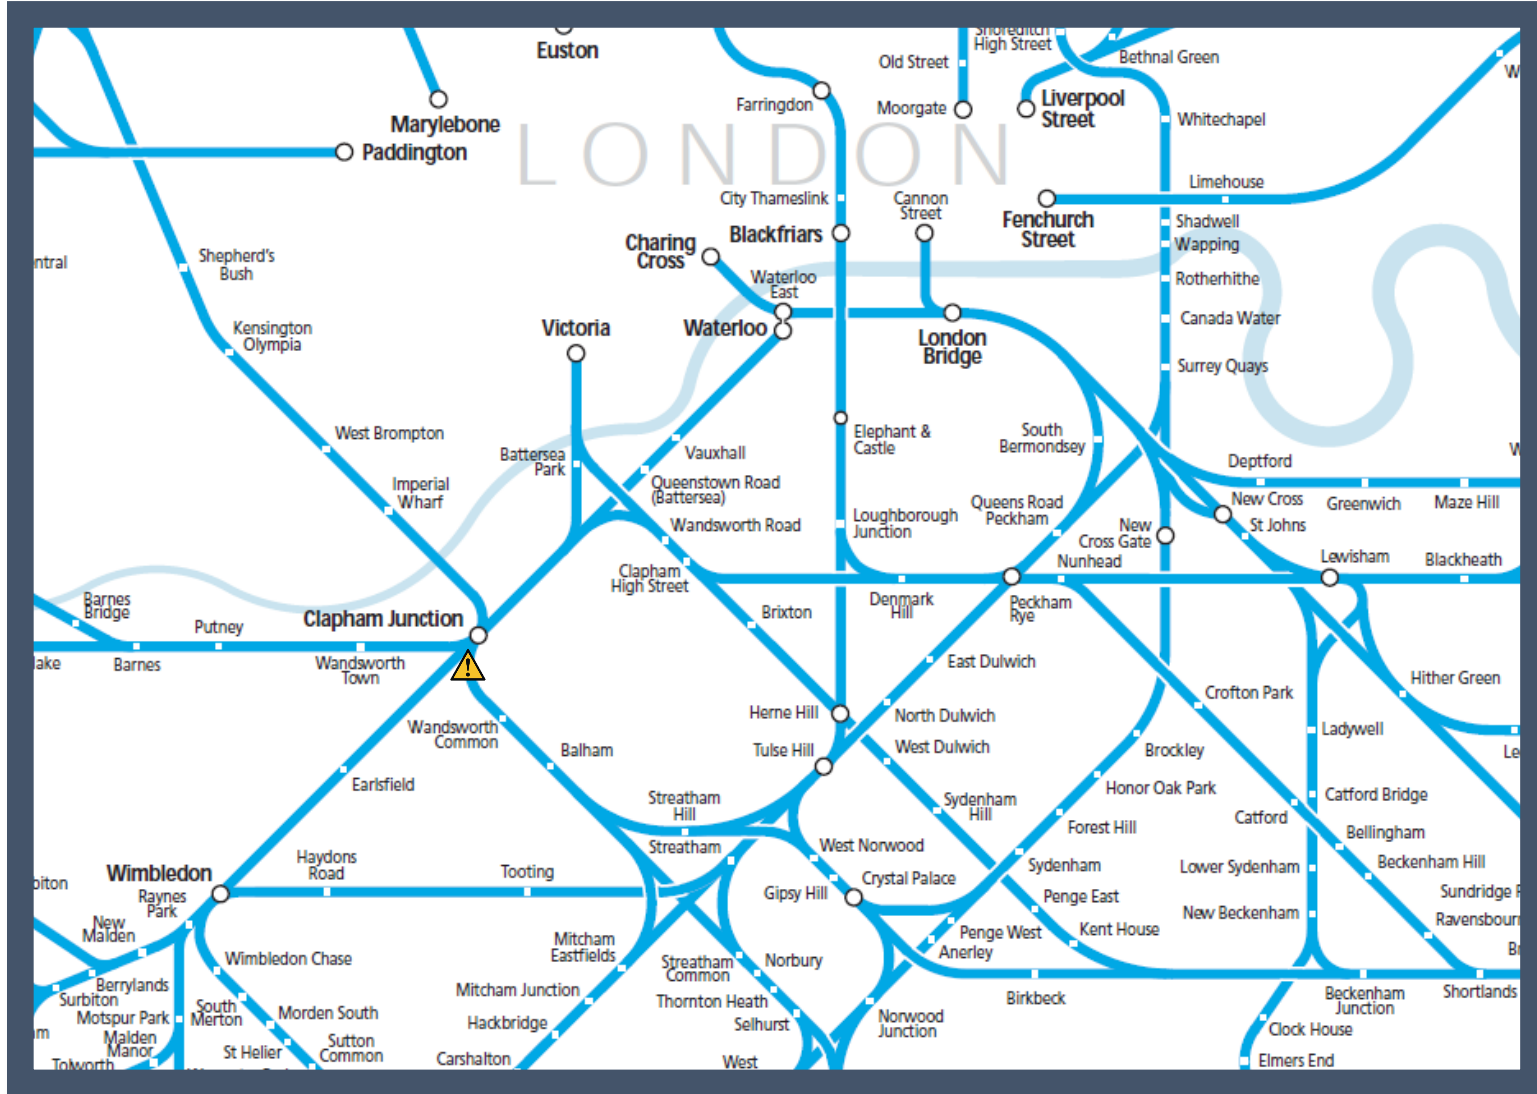

Due to a points failure between London Victoria and Balham

TOCs affected: Gatwick Express, Southern

Key:

Disruption