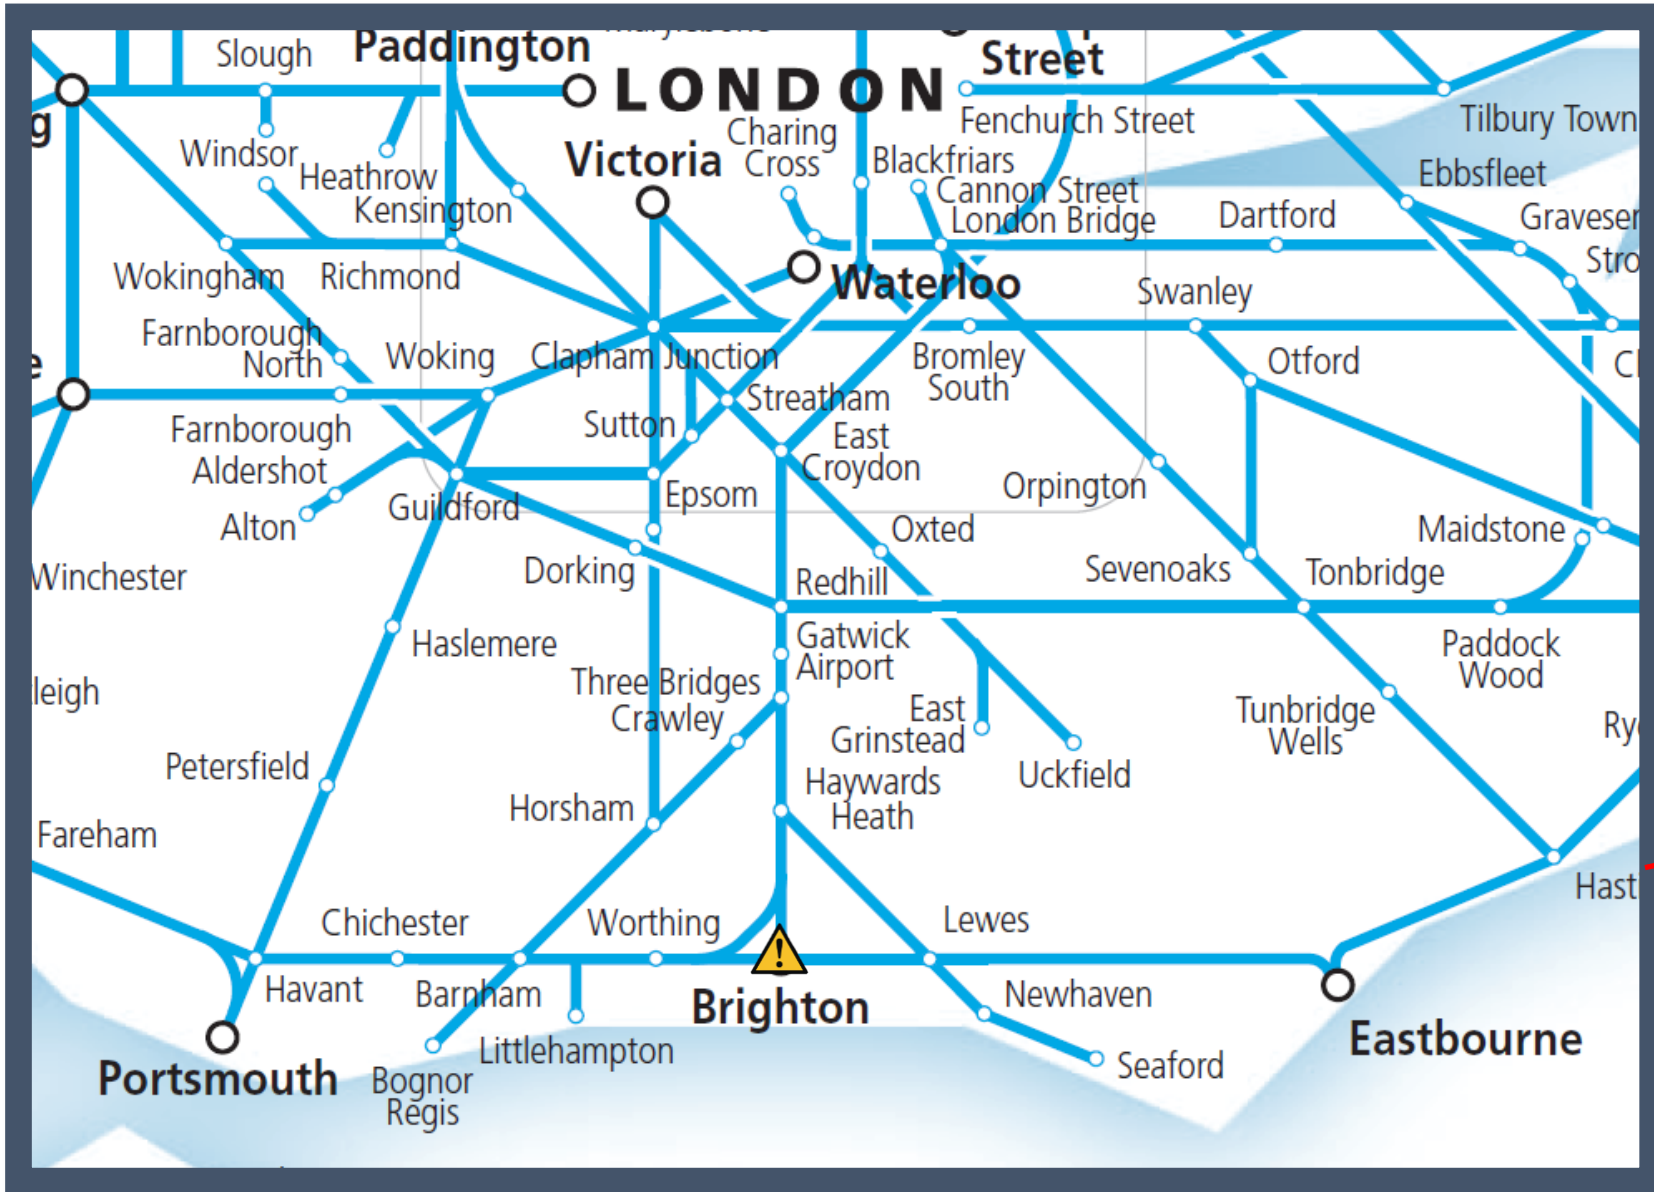

A fault with the signalling system at Brighton

TOCs affected: Gatwick Express; Southern; Thameslink

Key:

Disruption