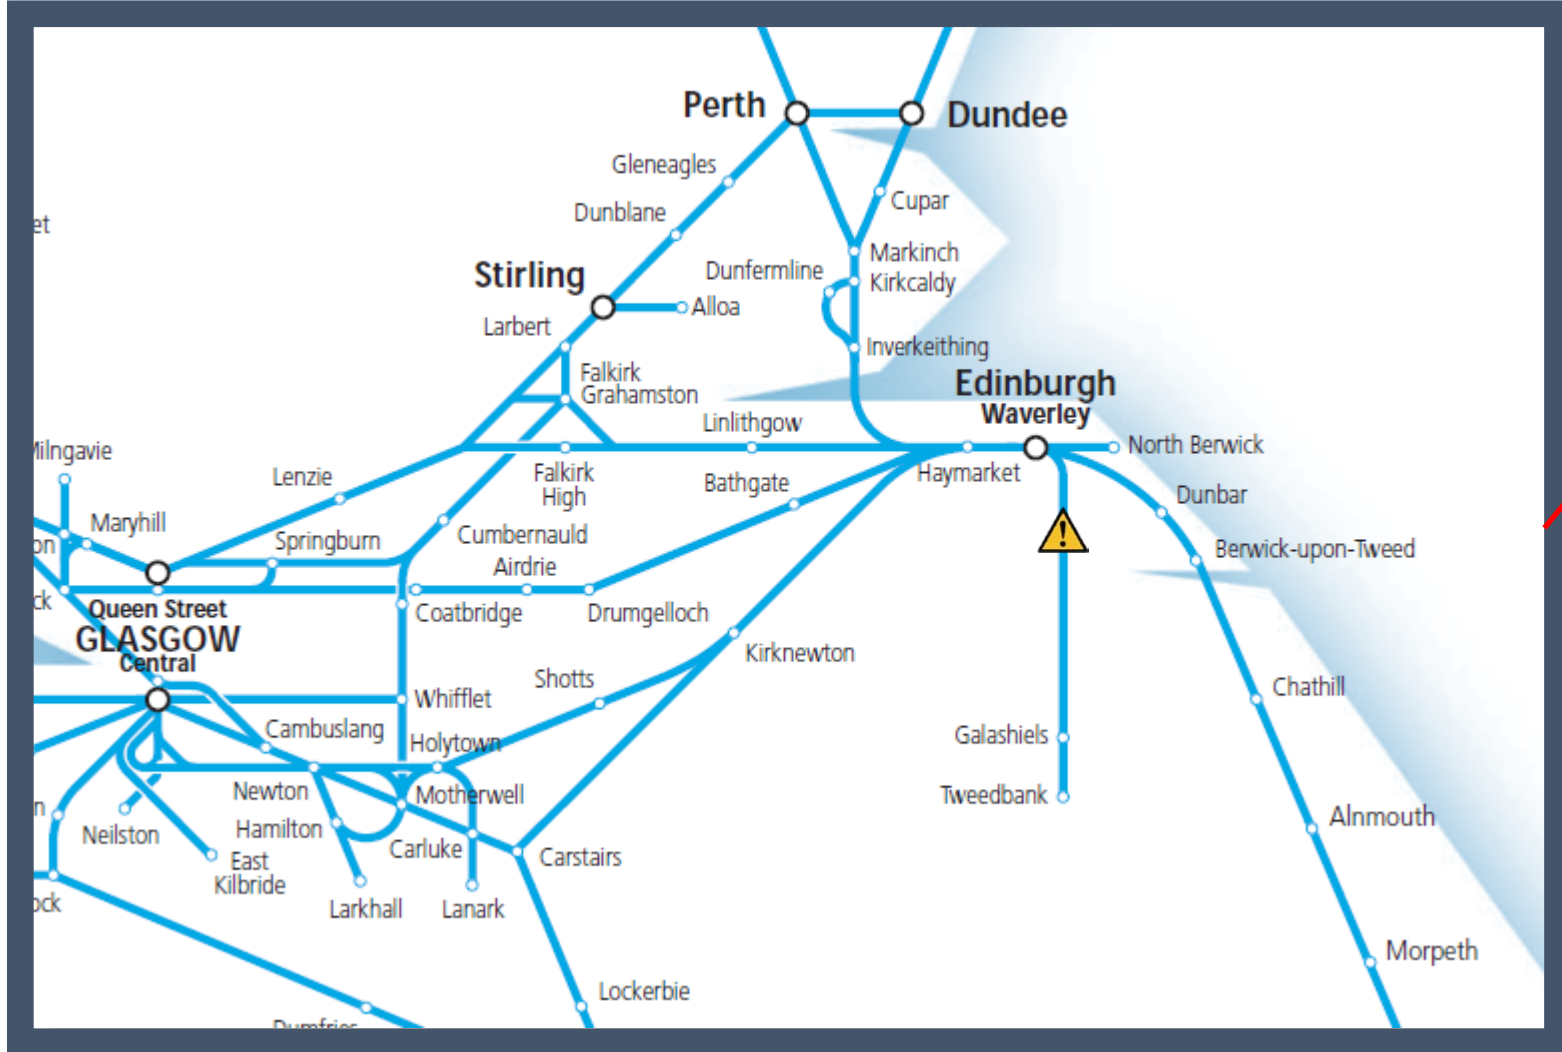

A broken down train at Brunstane

TOC affected: ScotRail

Key:

	Disruption
--	------------