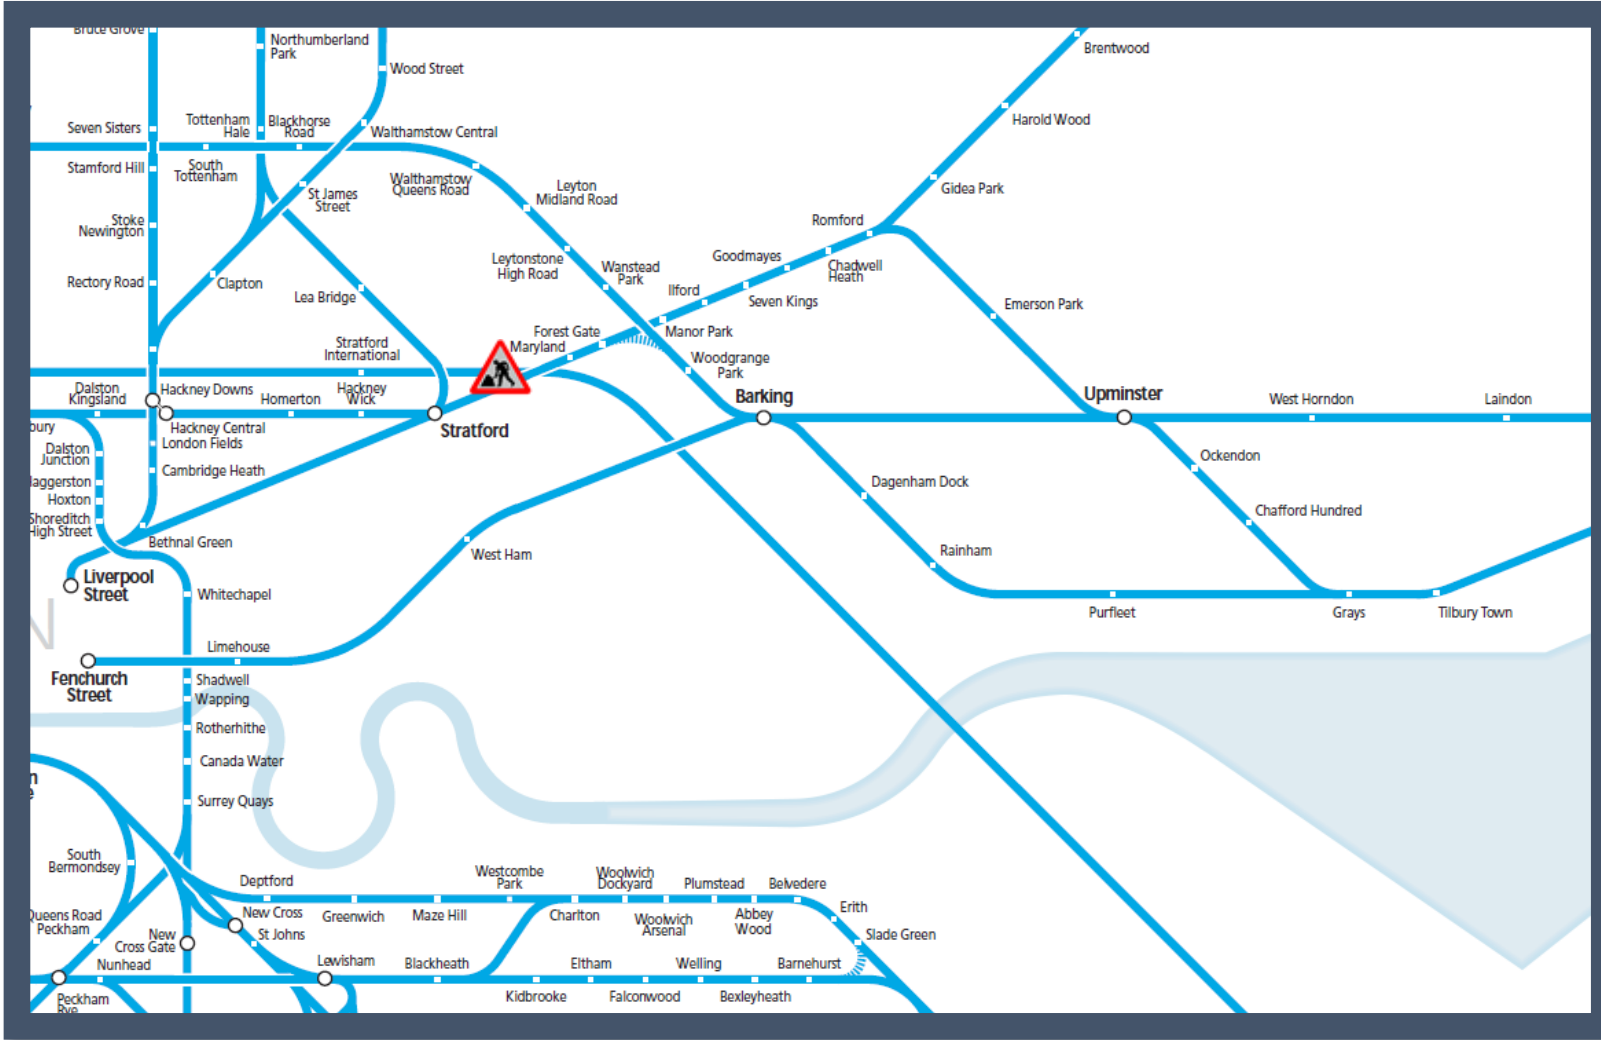

No c2c trains to / from London Liverpool Street TOC affected: c2c

Key:

Engineering Works