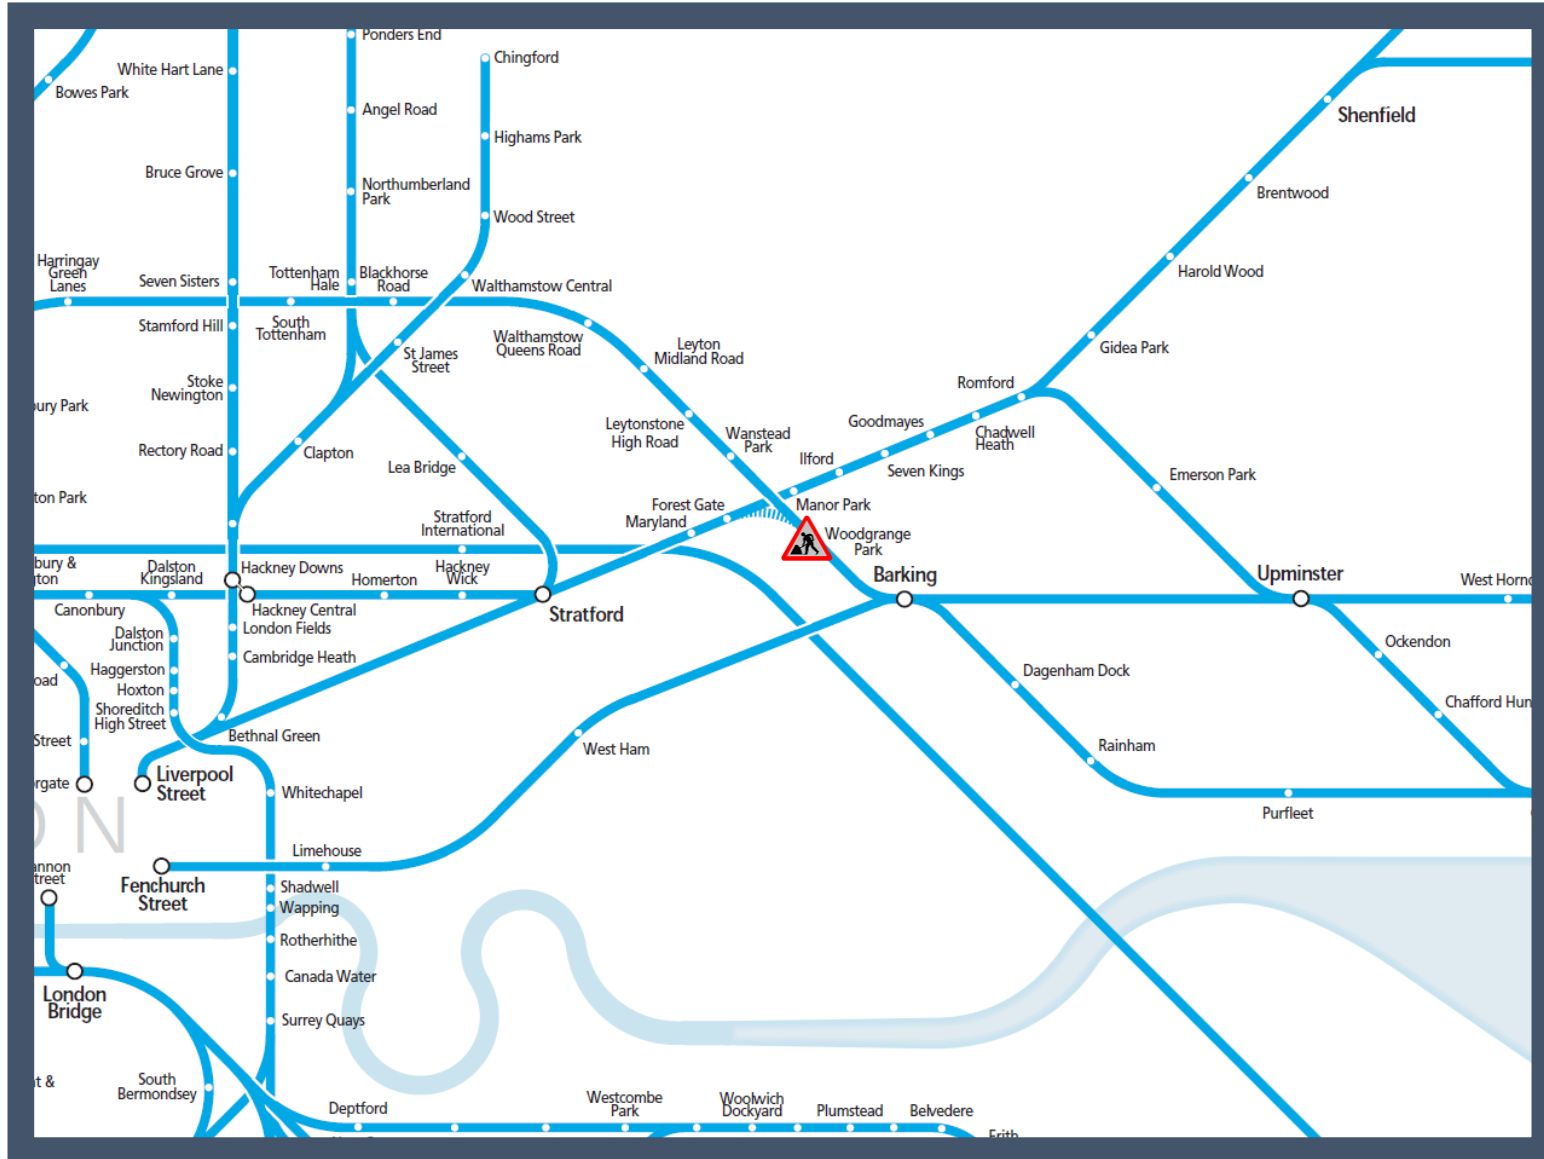

No c2c trains to / from London Liverpool Street

TOC affected: c2c

Key:

Engineering Works