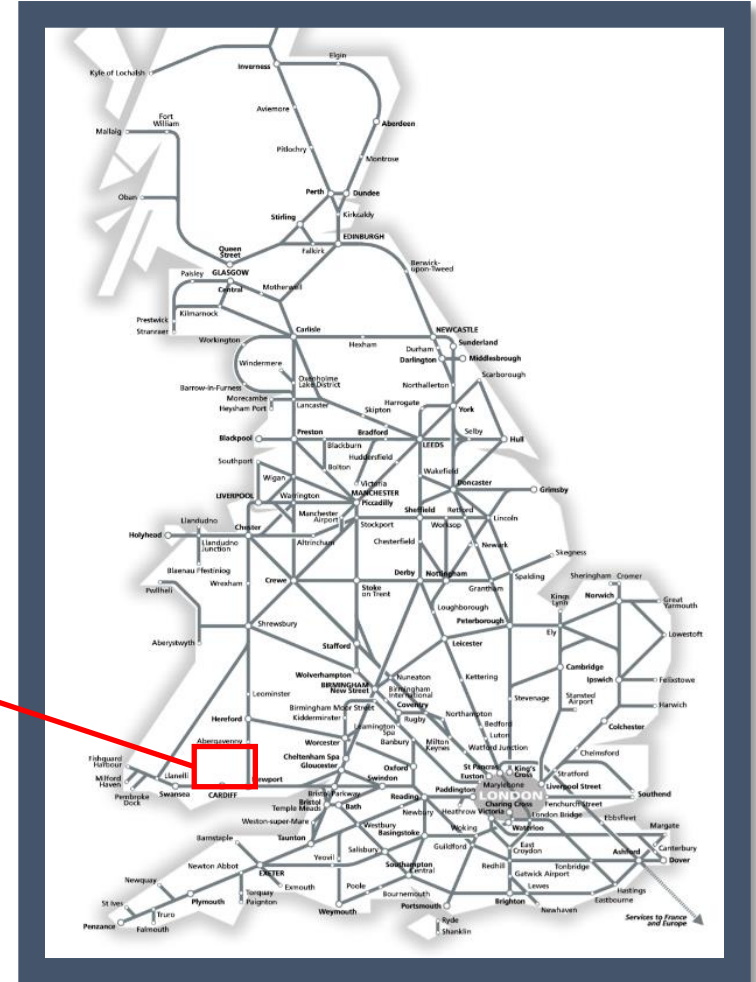

Engineering work is taking between Cardiff Central and Rhymney / Radyr TOC affected: Arriva Trains Wales

Key:

- Engineering Works
- Bus Replacement Services