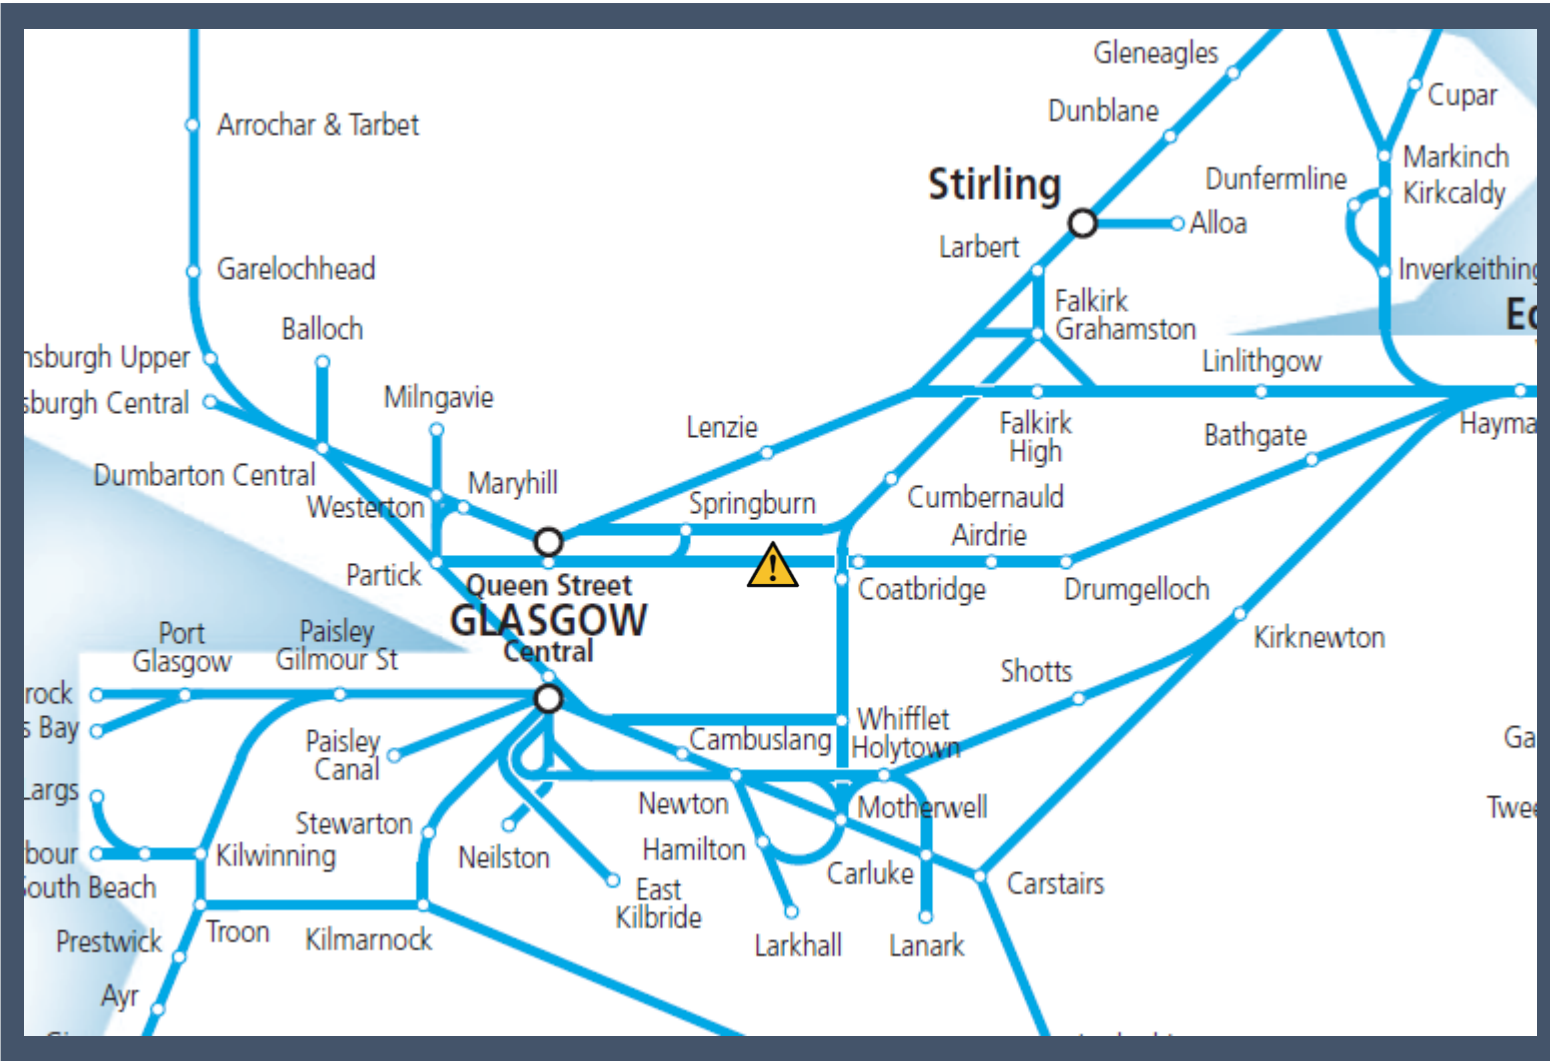

Flooding at Garrow

TOC affected: ScotRail

Key:

Disruption