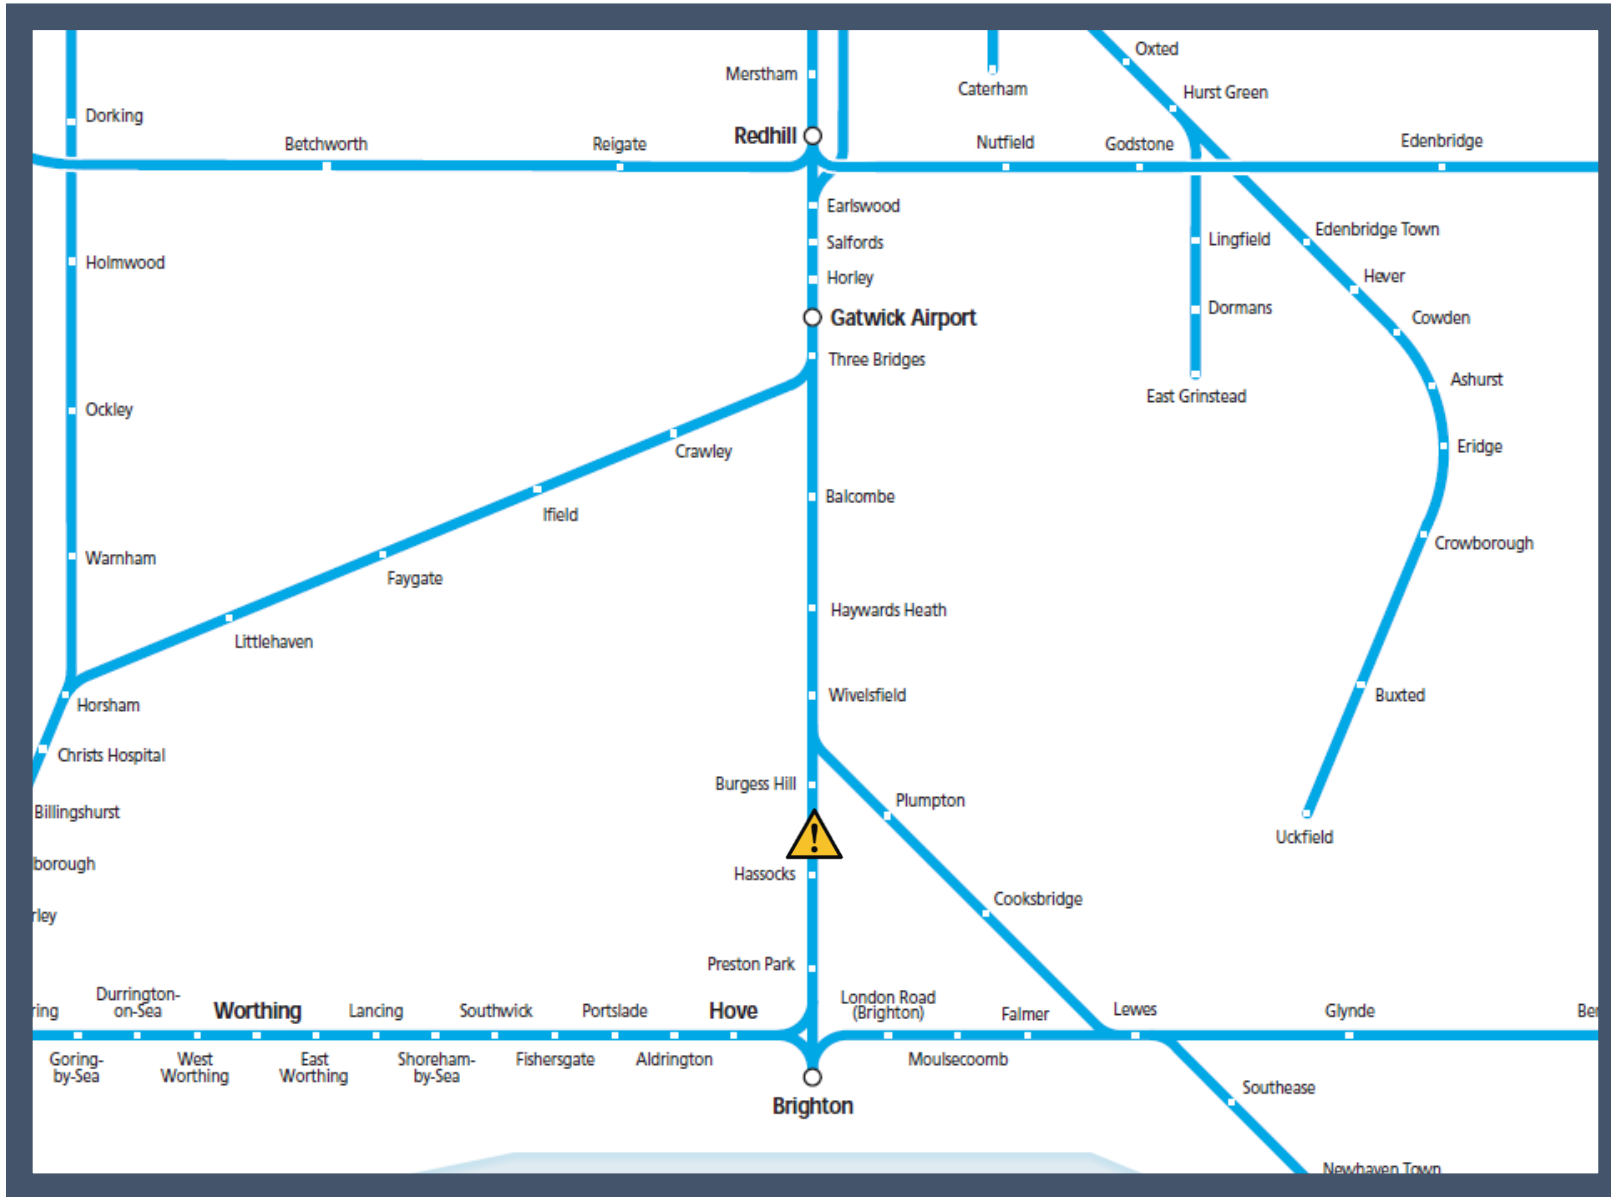

A fault with the signalling system between Gatwick Airport and Brighton

TOC affected: Gatwick Express; Southern; Thameslink

Key:

Disruption