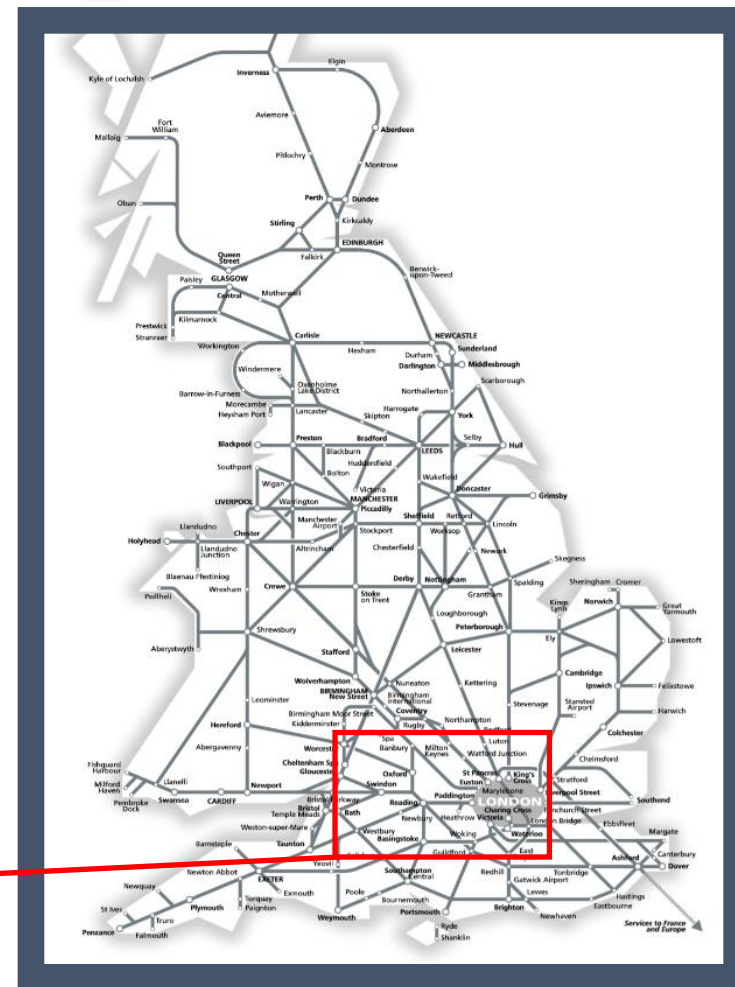

A broken down train between London Paddington and Hayes & Harlington

TOC affected: TfL Rail

Key:

Disruption