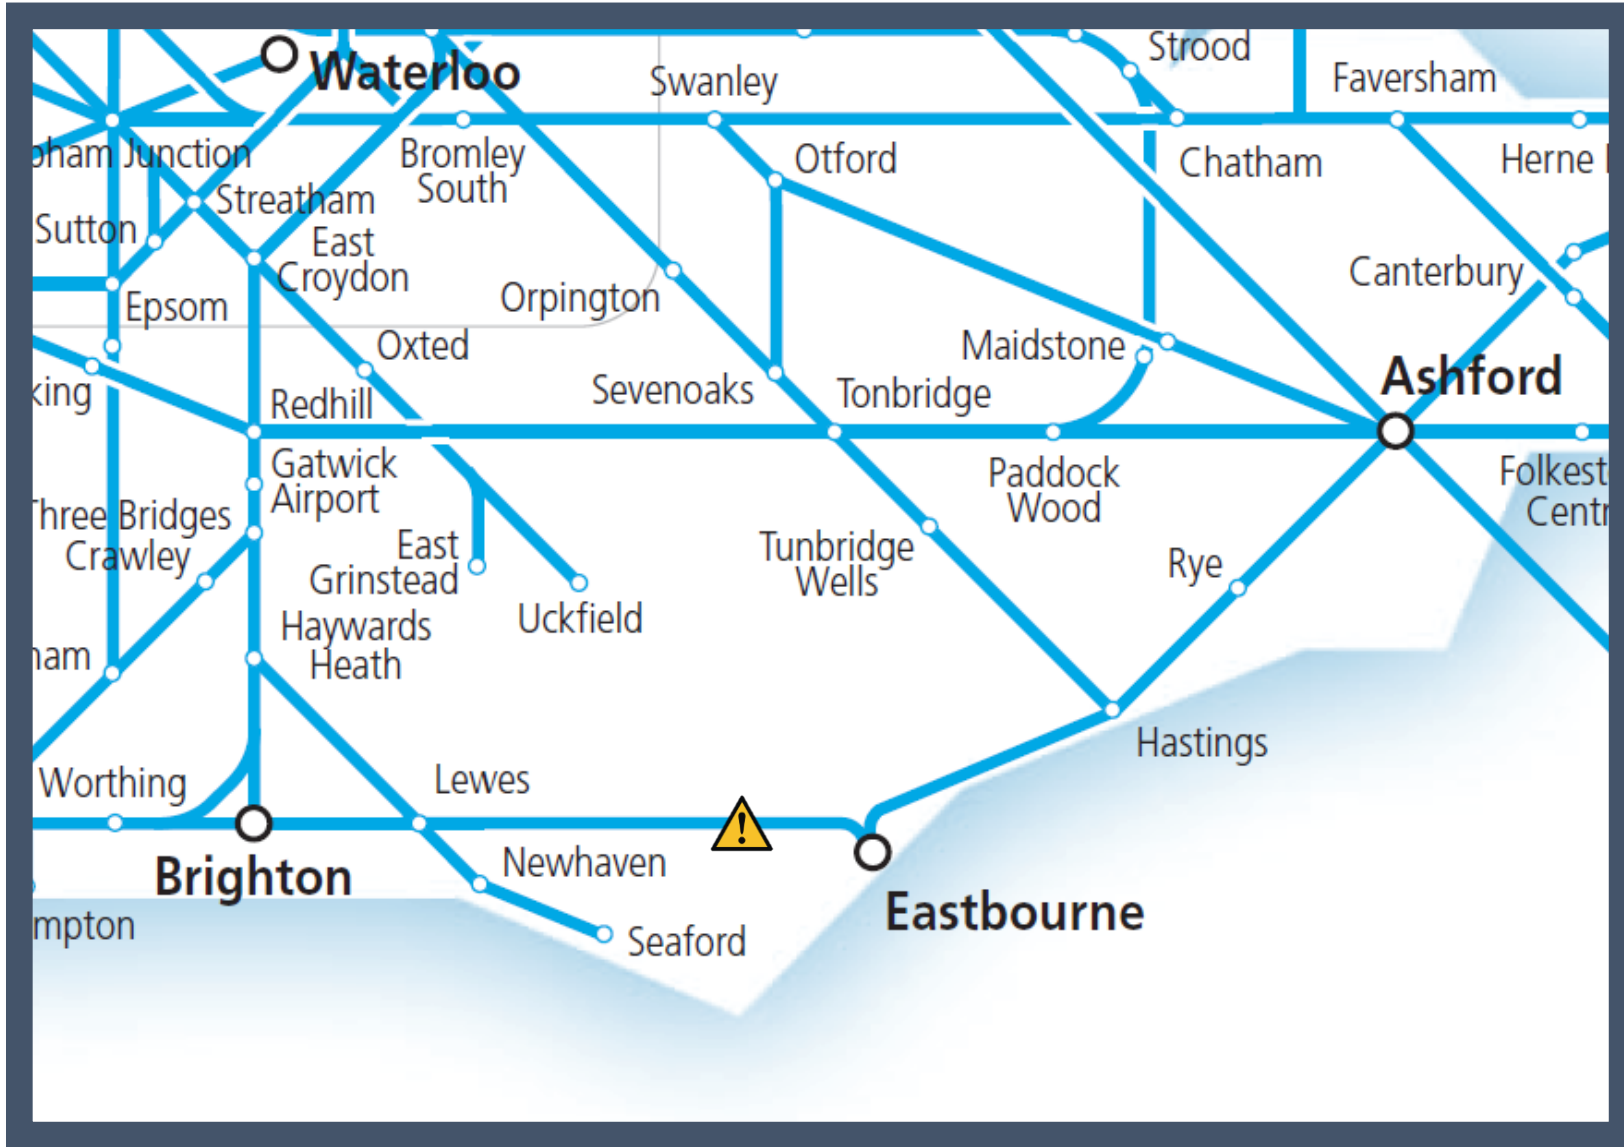

# Trespassers on the railway between Lewes and Eastbourne

TOC affected: Southern

Key:

Disruption