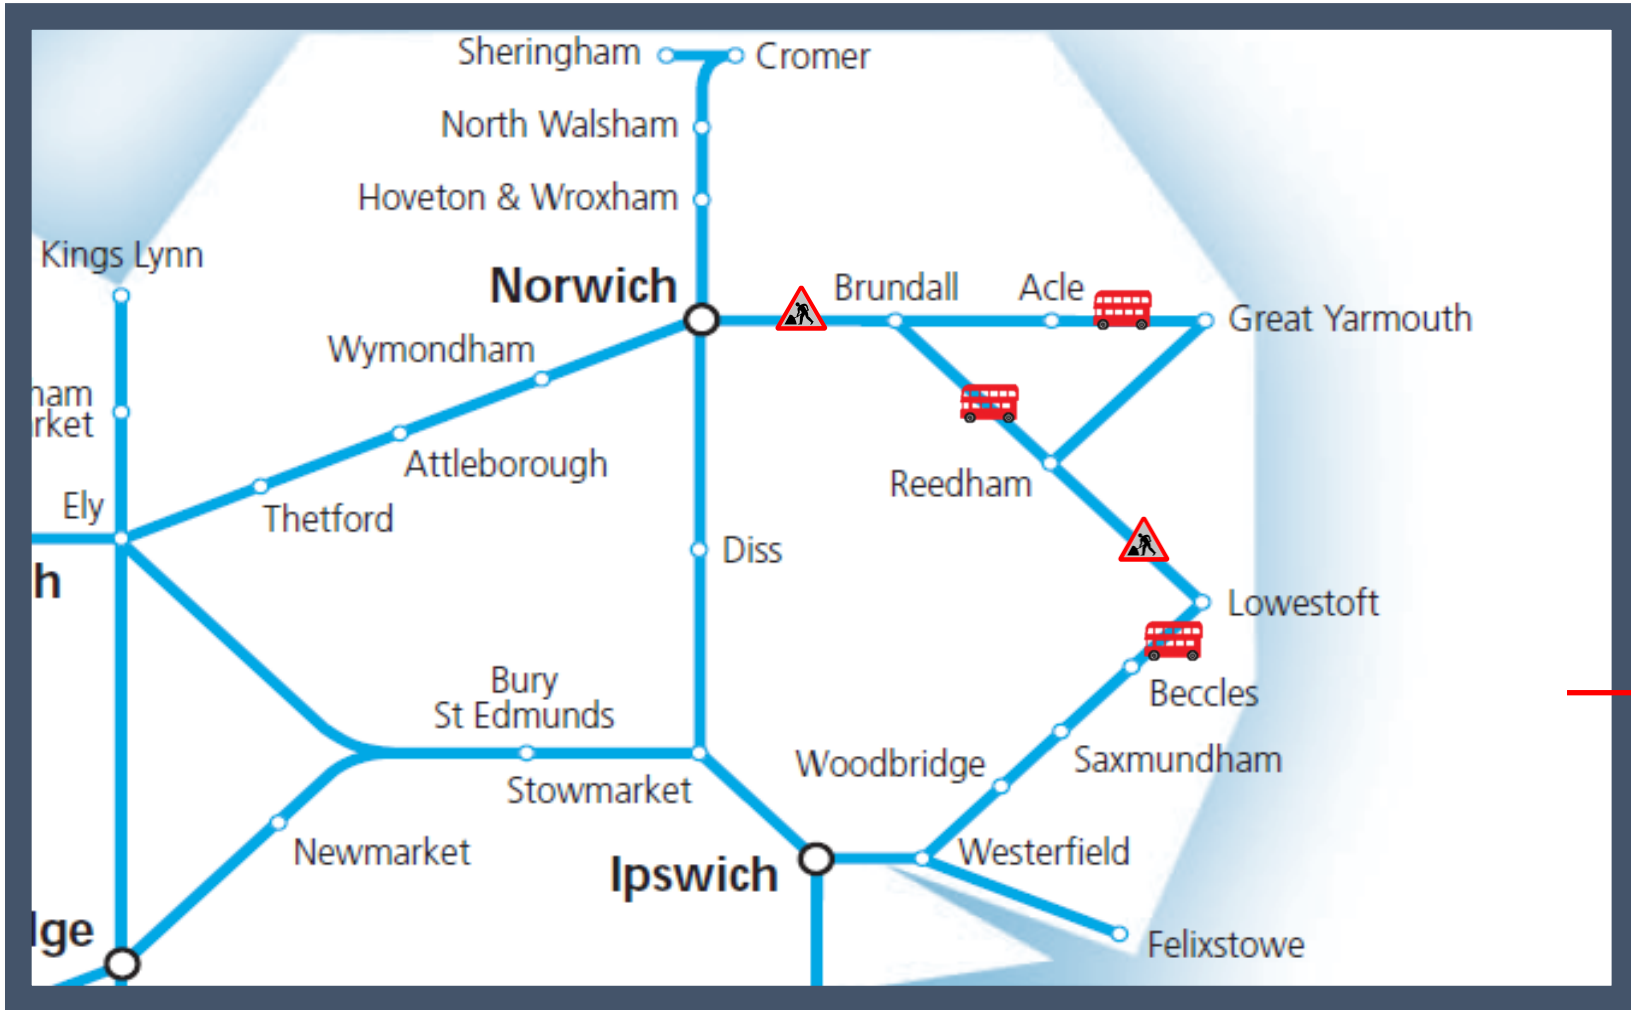

**Buses replace trains between Norwich and Great Yarmouth / Lowestoft**  
 TOC affected: Greater Anglia

| Key: |                          |
|------|--------------------------|
|      | Engineering Works        |
|      | Bus Replacement Services |