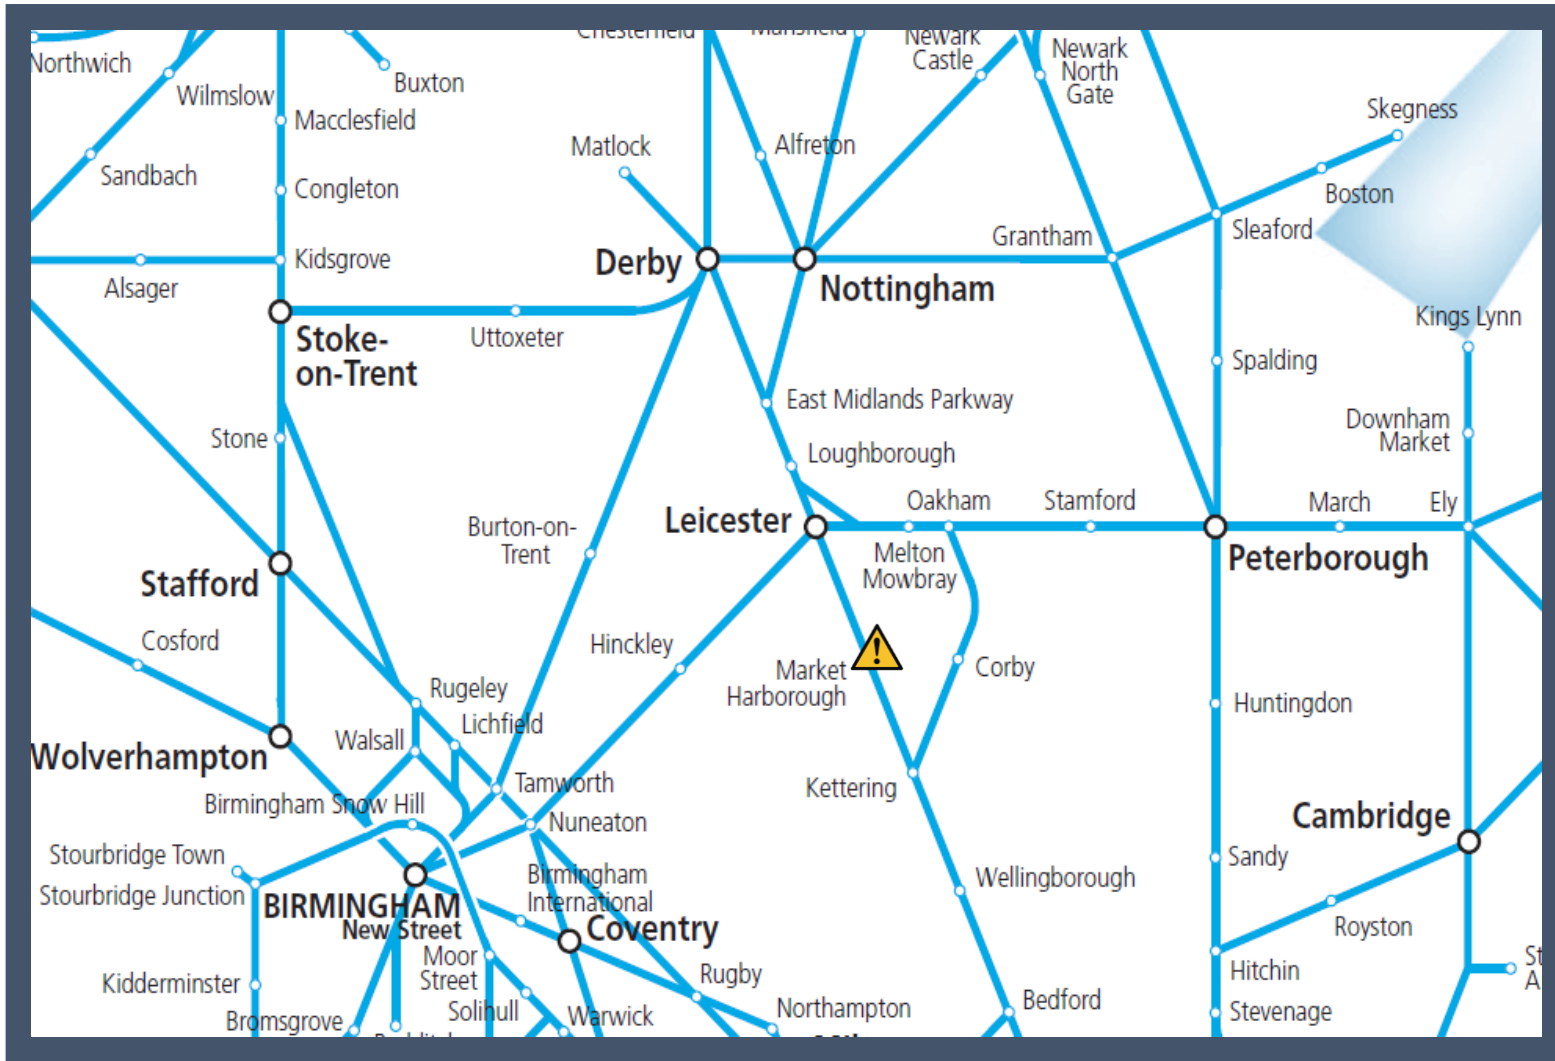

Trespassers on the railway at Market Harborough

TOC affected: East Midlands

Key:

	Disruption
---	------------