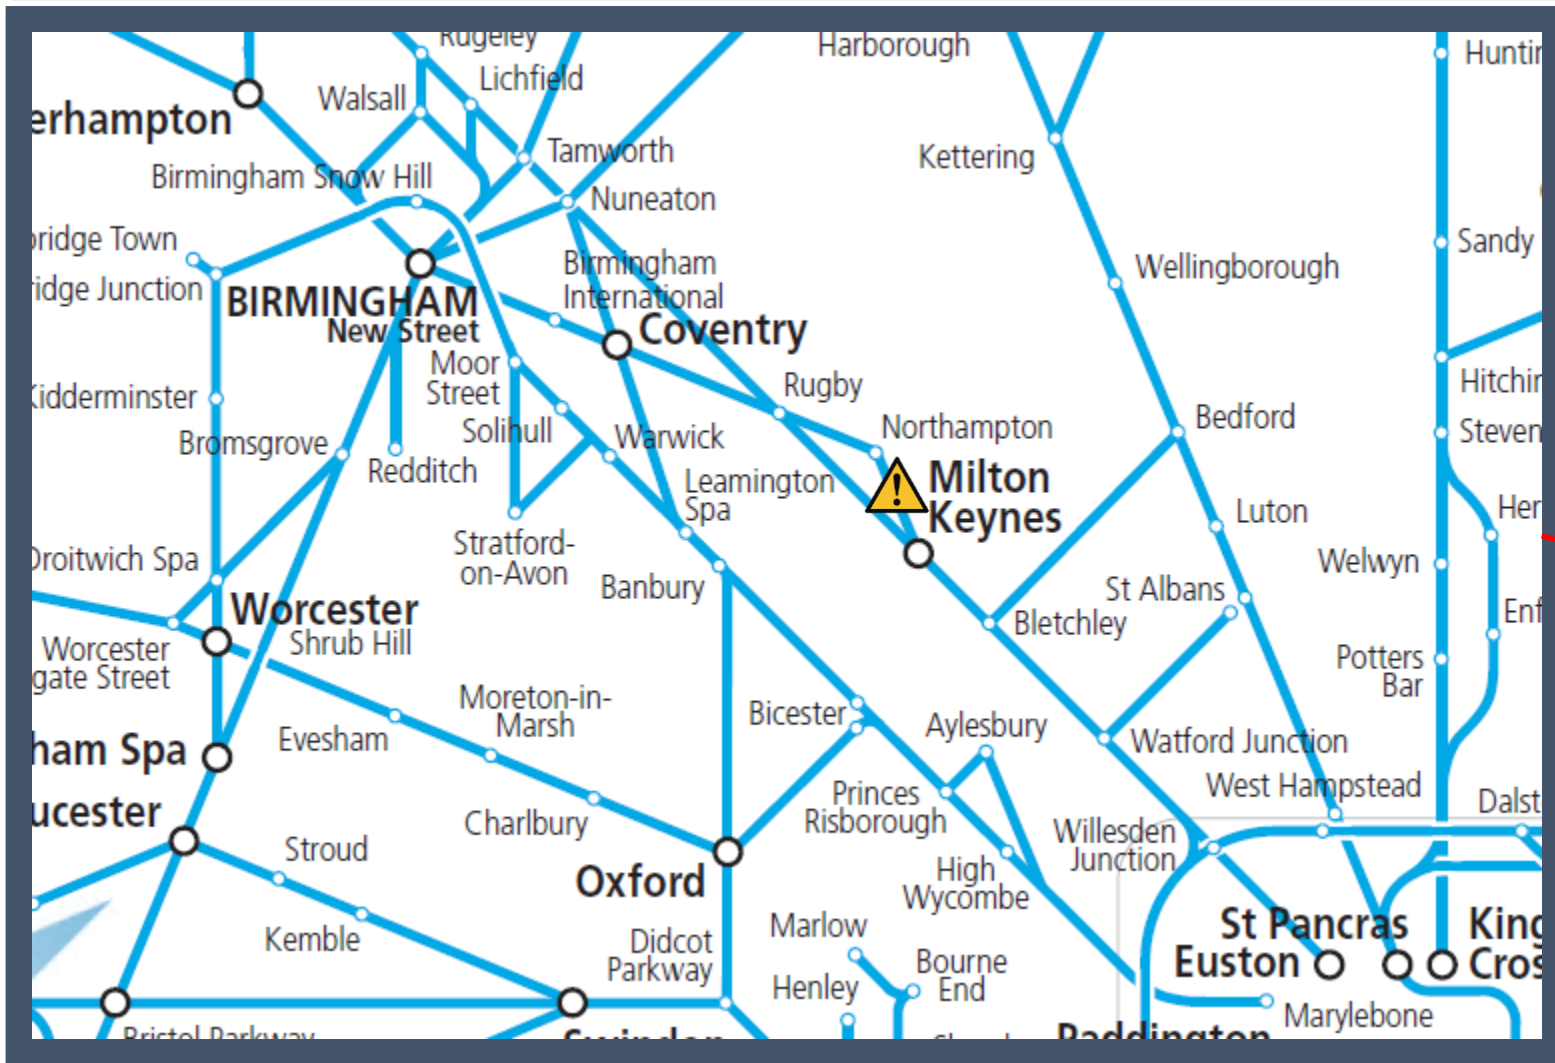

Overrunning engineering works between Northampton and Milton Keynes Central

TOC affected: London Northwestern Railway

Key:

Disruption