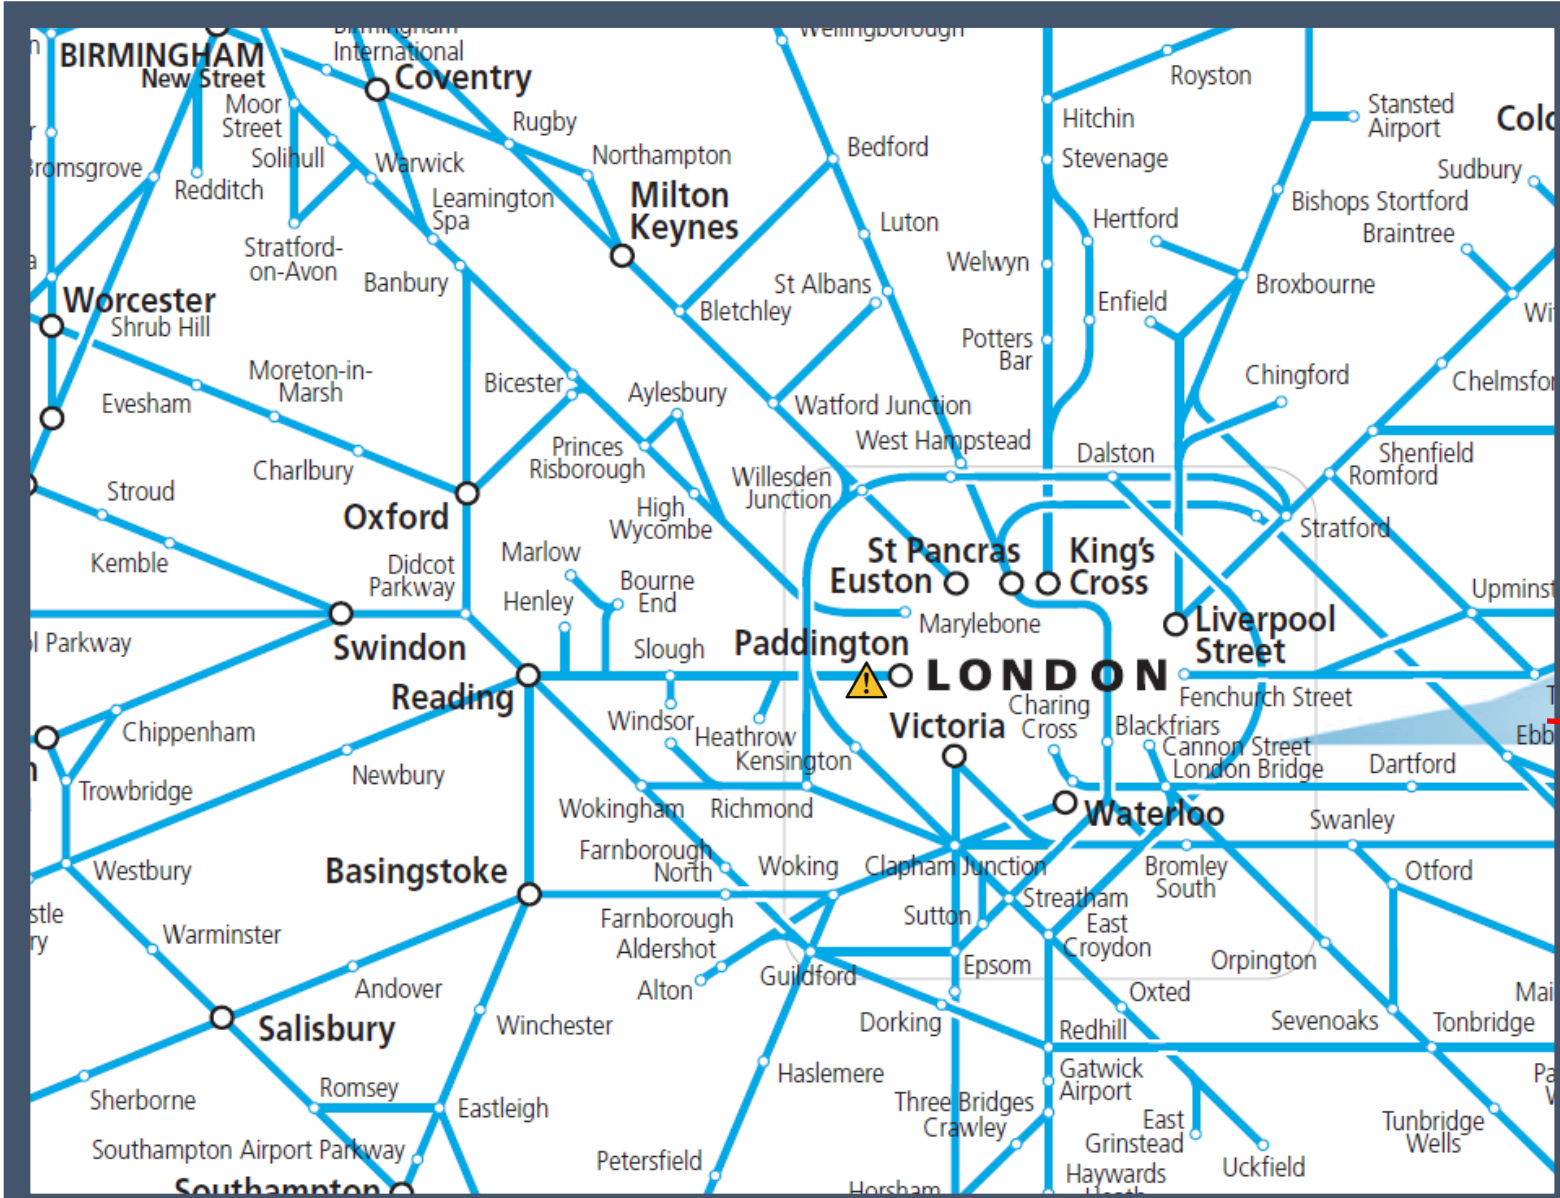

# Damage to the overhead electric wires between Maidenhead and London Paddington TOC affected: Great Western Railway

Key:

Disruption