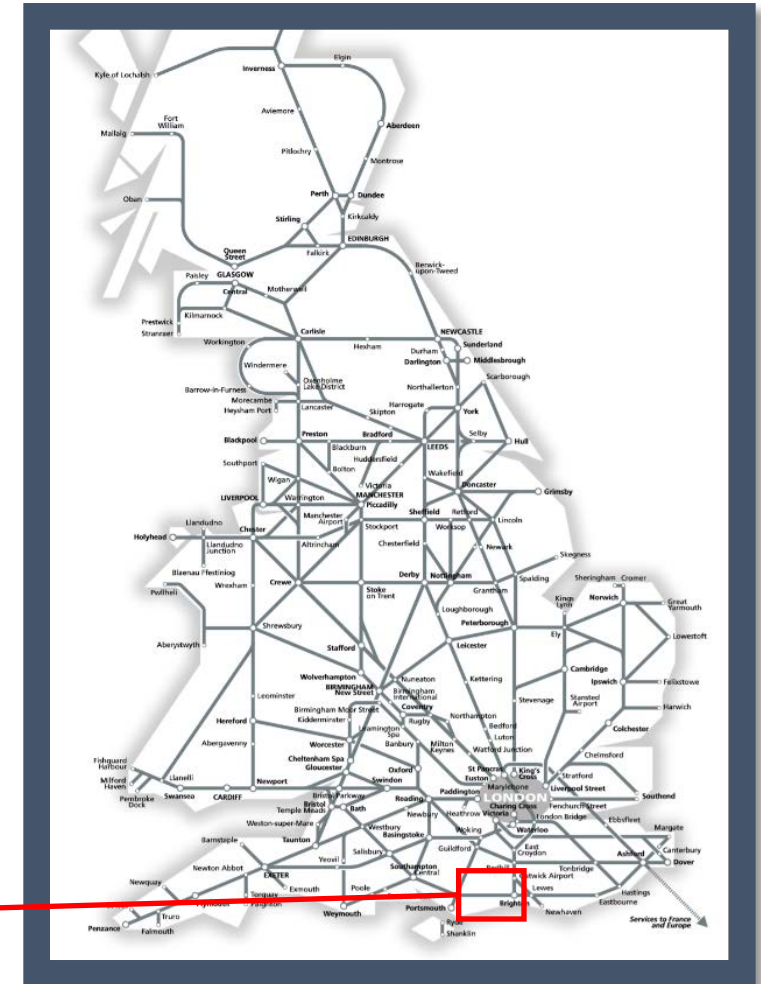

# Passengers causing a disturbance on a train at Pulborough

TOC affected: Southern

Key:

Disruption