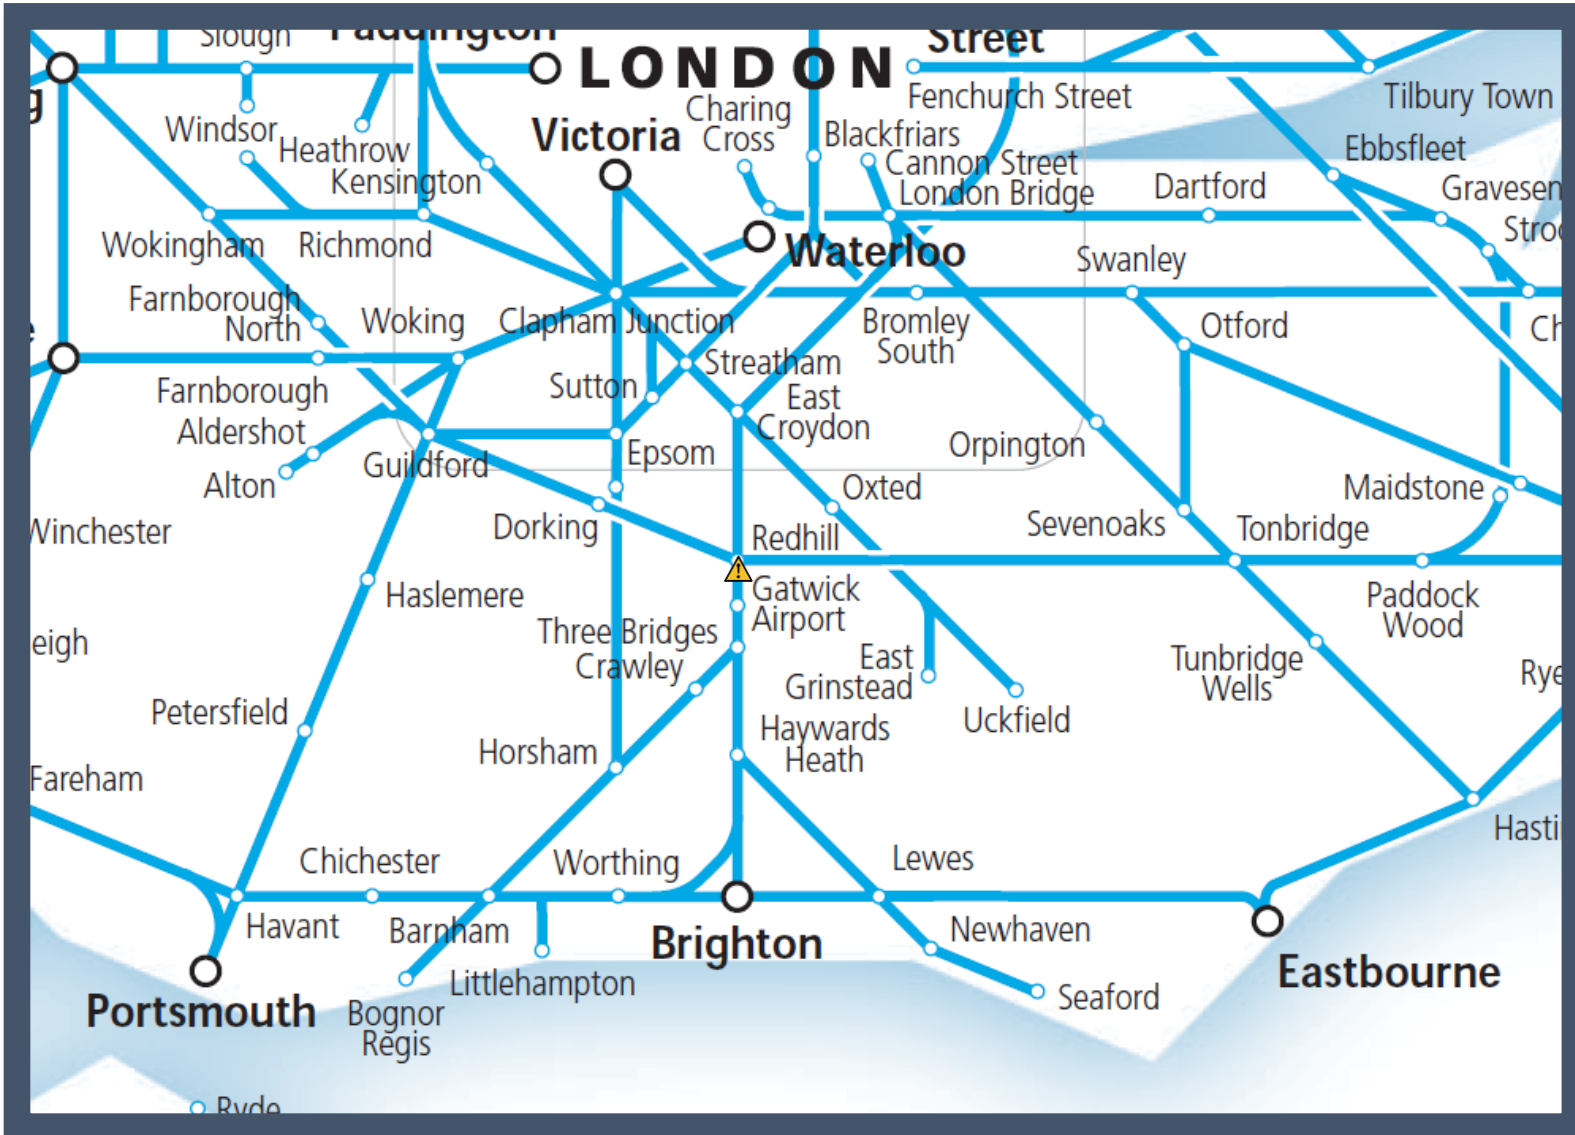

Due to a lorry colliding with a bridge between Purley and Earlswood Surrey
TOCs affected: Southern, Gatwick Express, Thameslink

Key:

Disruption