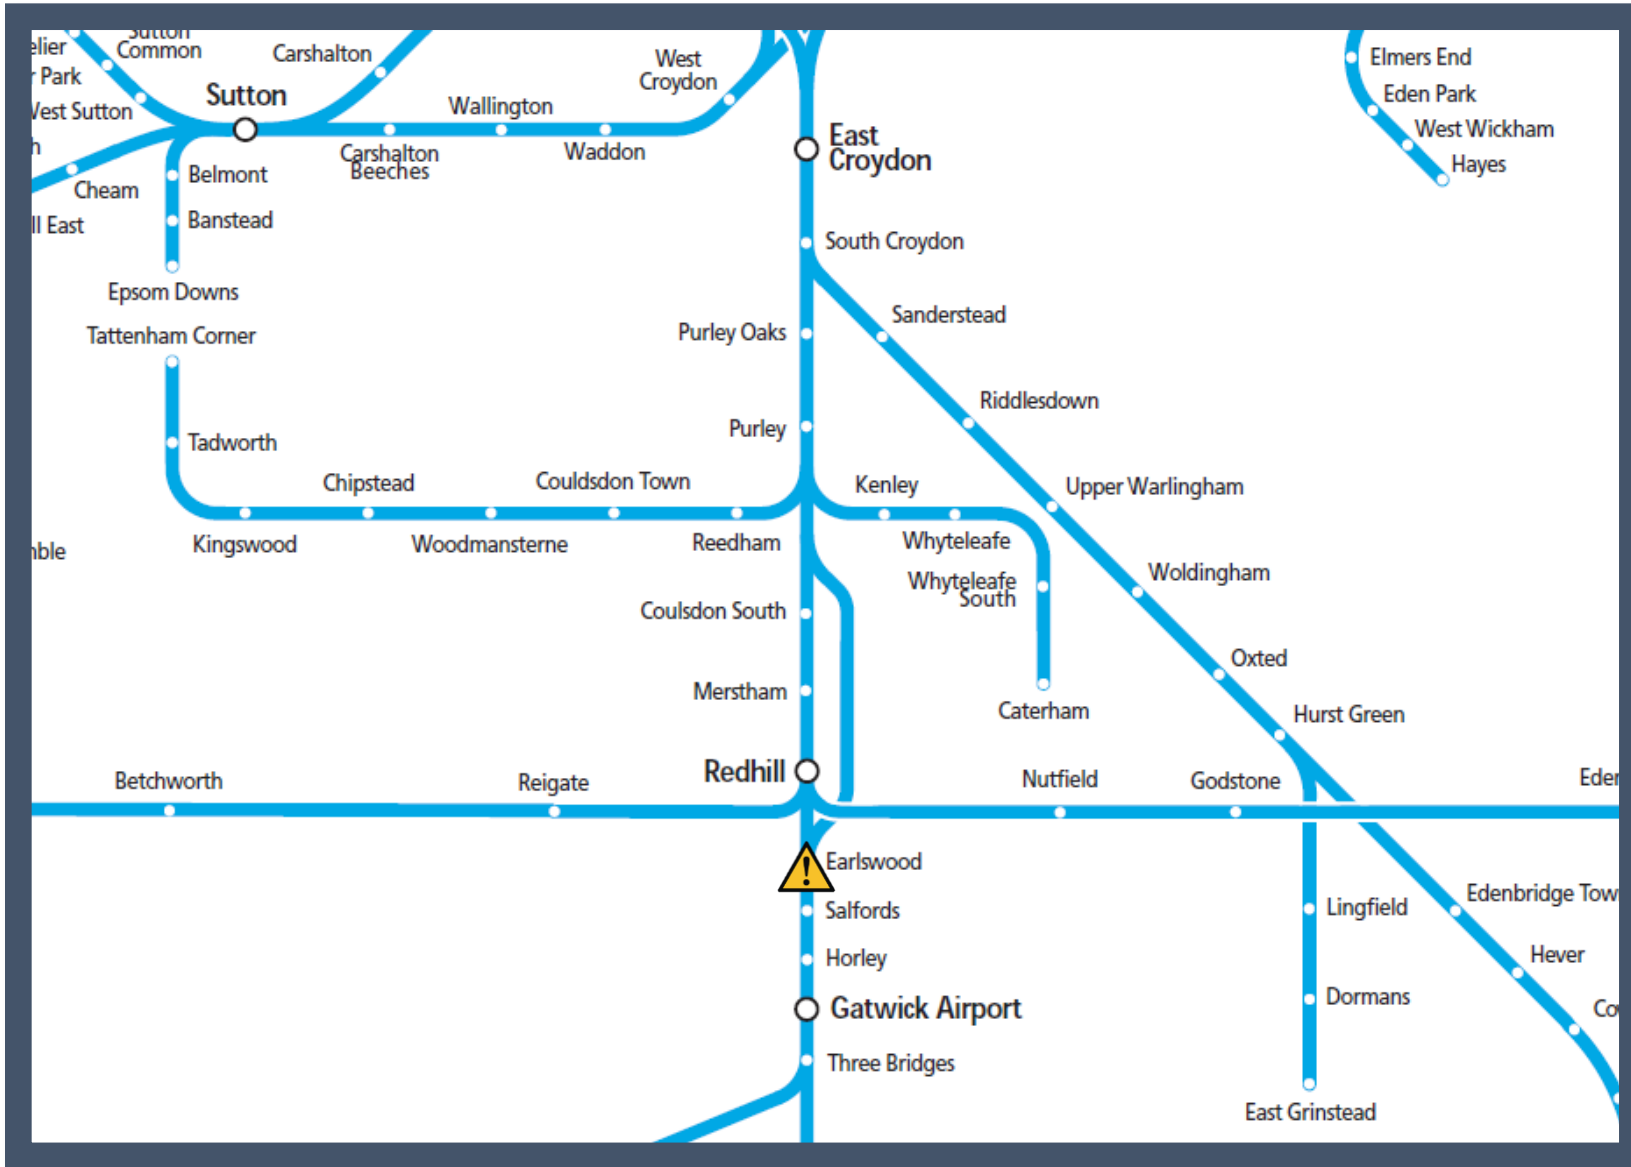

# A fault with the signalling system between Purley and Gatwick Airport

TOCs affected: Gatwick Express, Southern, Thameslink

Key:

	Disruption
--	------------