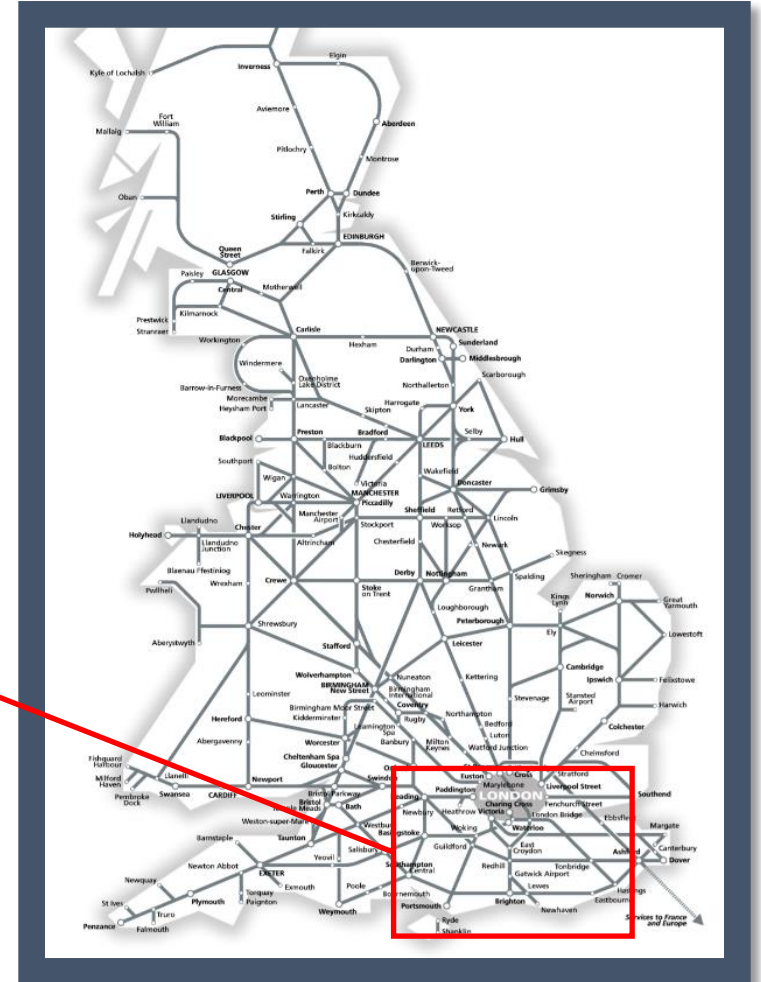

Due to a lorry colliding with a bridge between Purley and Earlswood Surrey
TOCs affected: Southern, Gatwick Express, Thameslink

Key:

Disruption