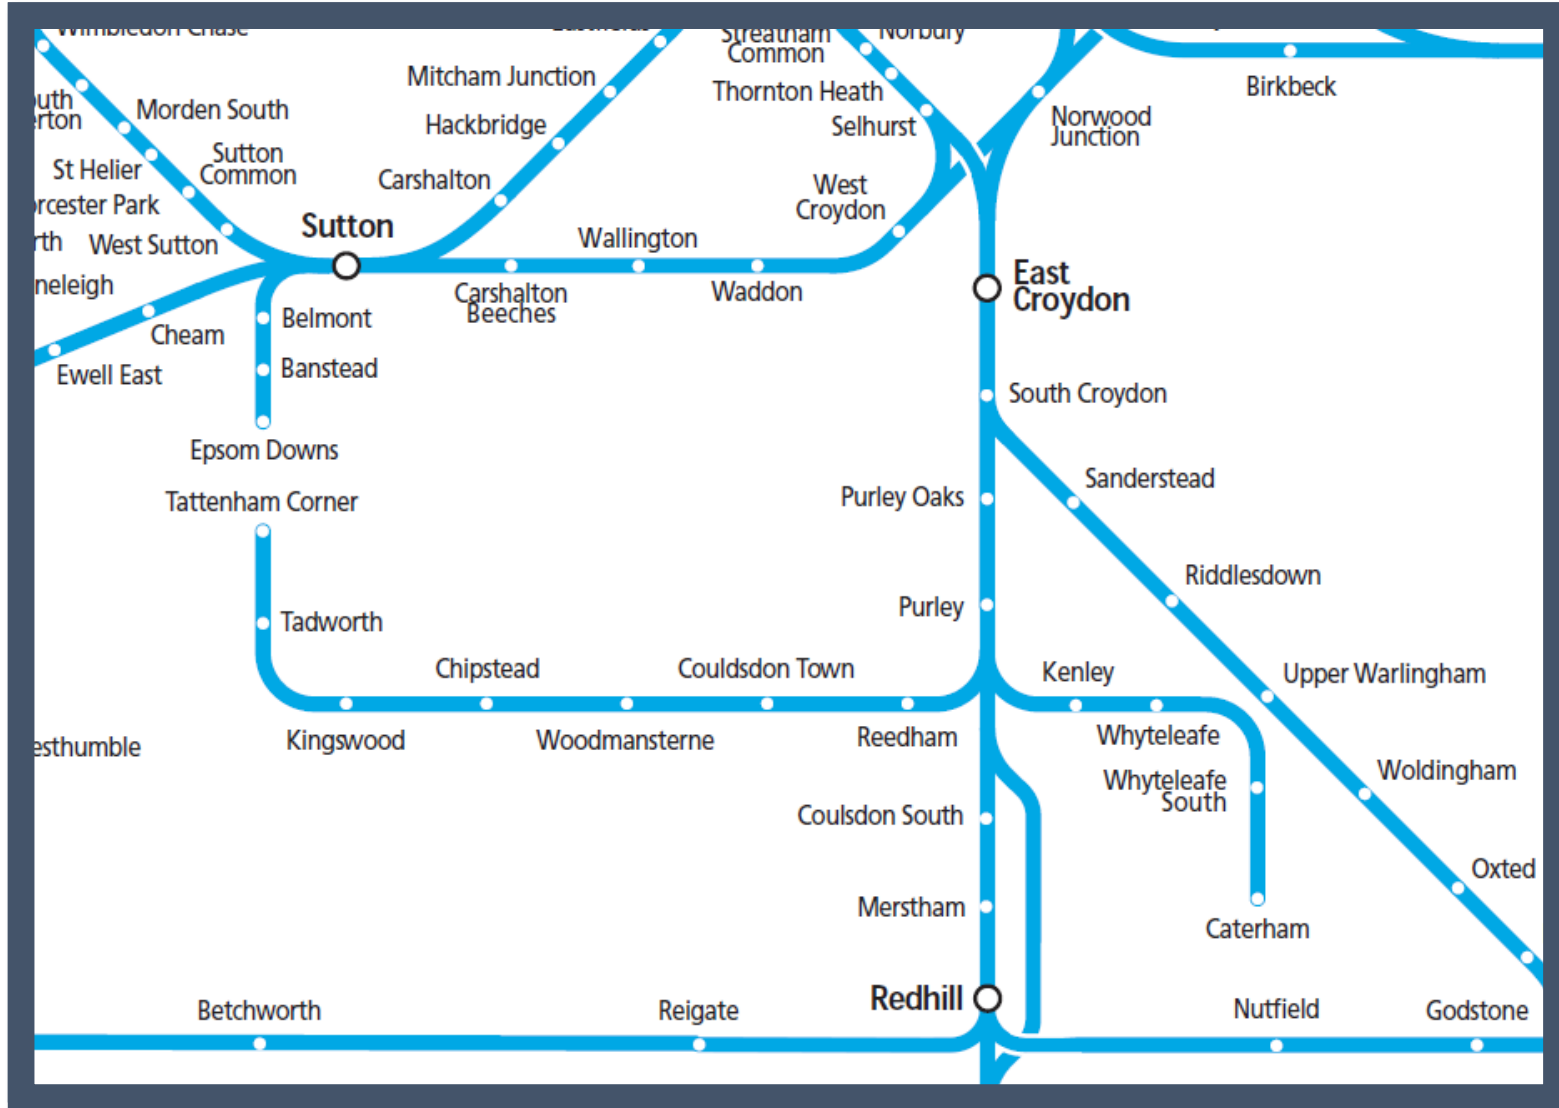

Due to a person being hit by a train between Purley and Tattenham Corner
TOC affected: Southern

Key:

Disruption