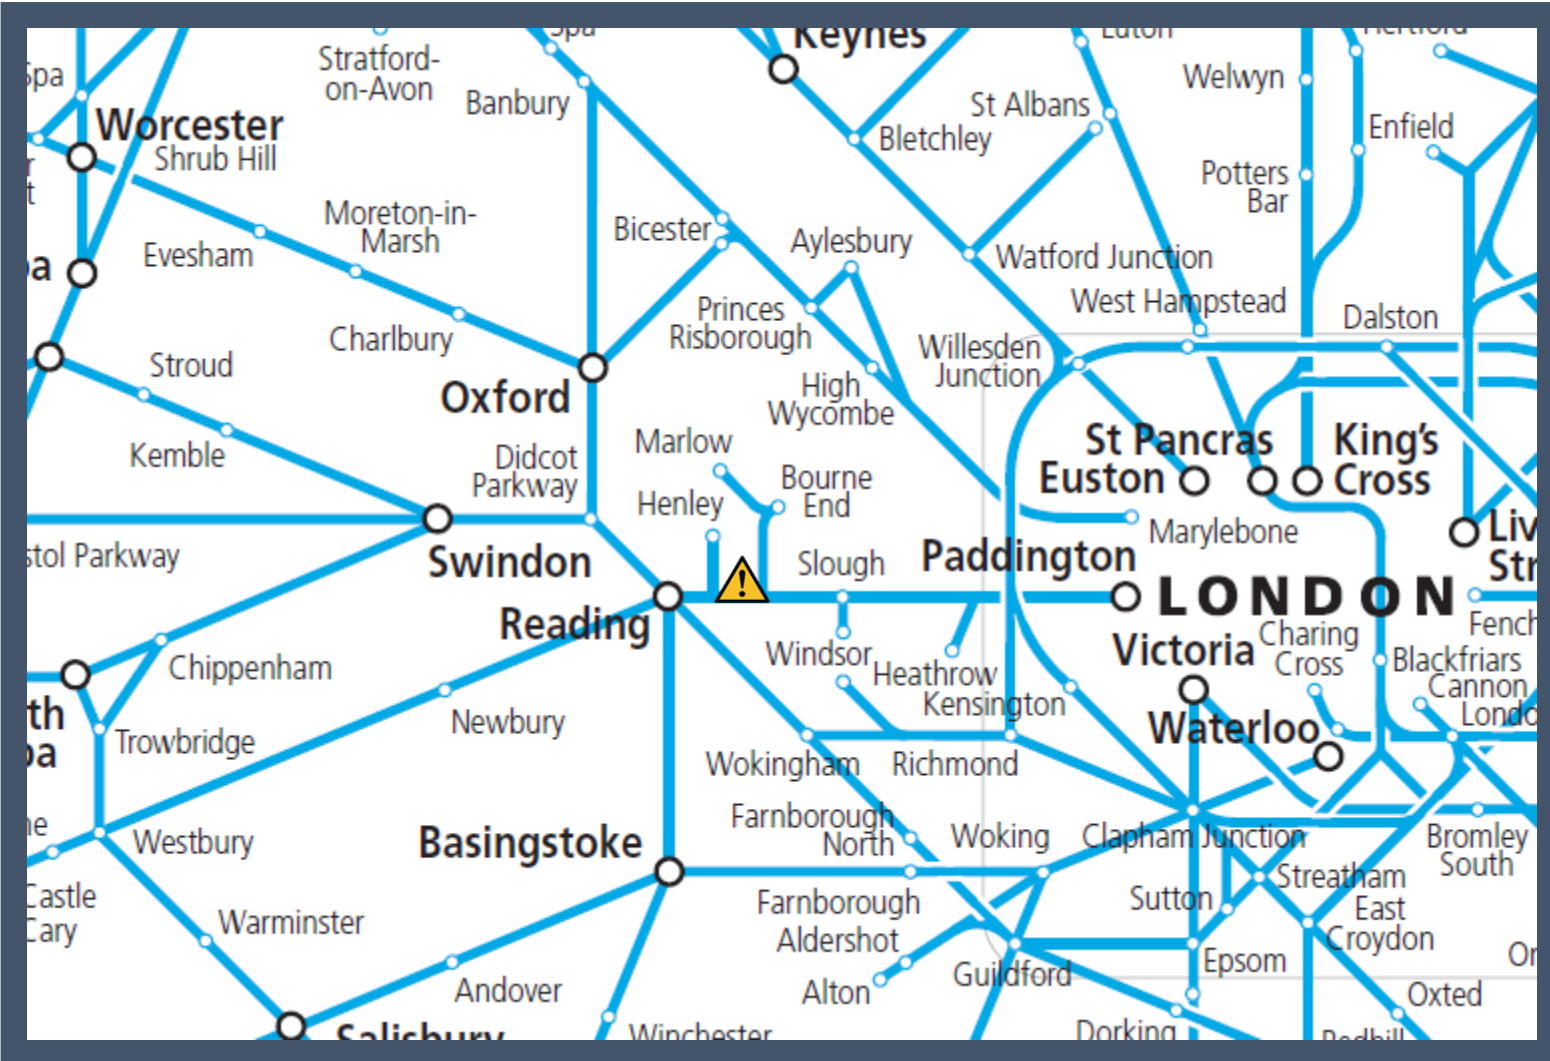

A person being hit by a train between London Paddington and Reading TOC affected: Great Western Railway

Key:

Disruption