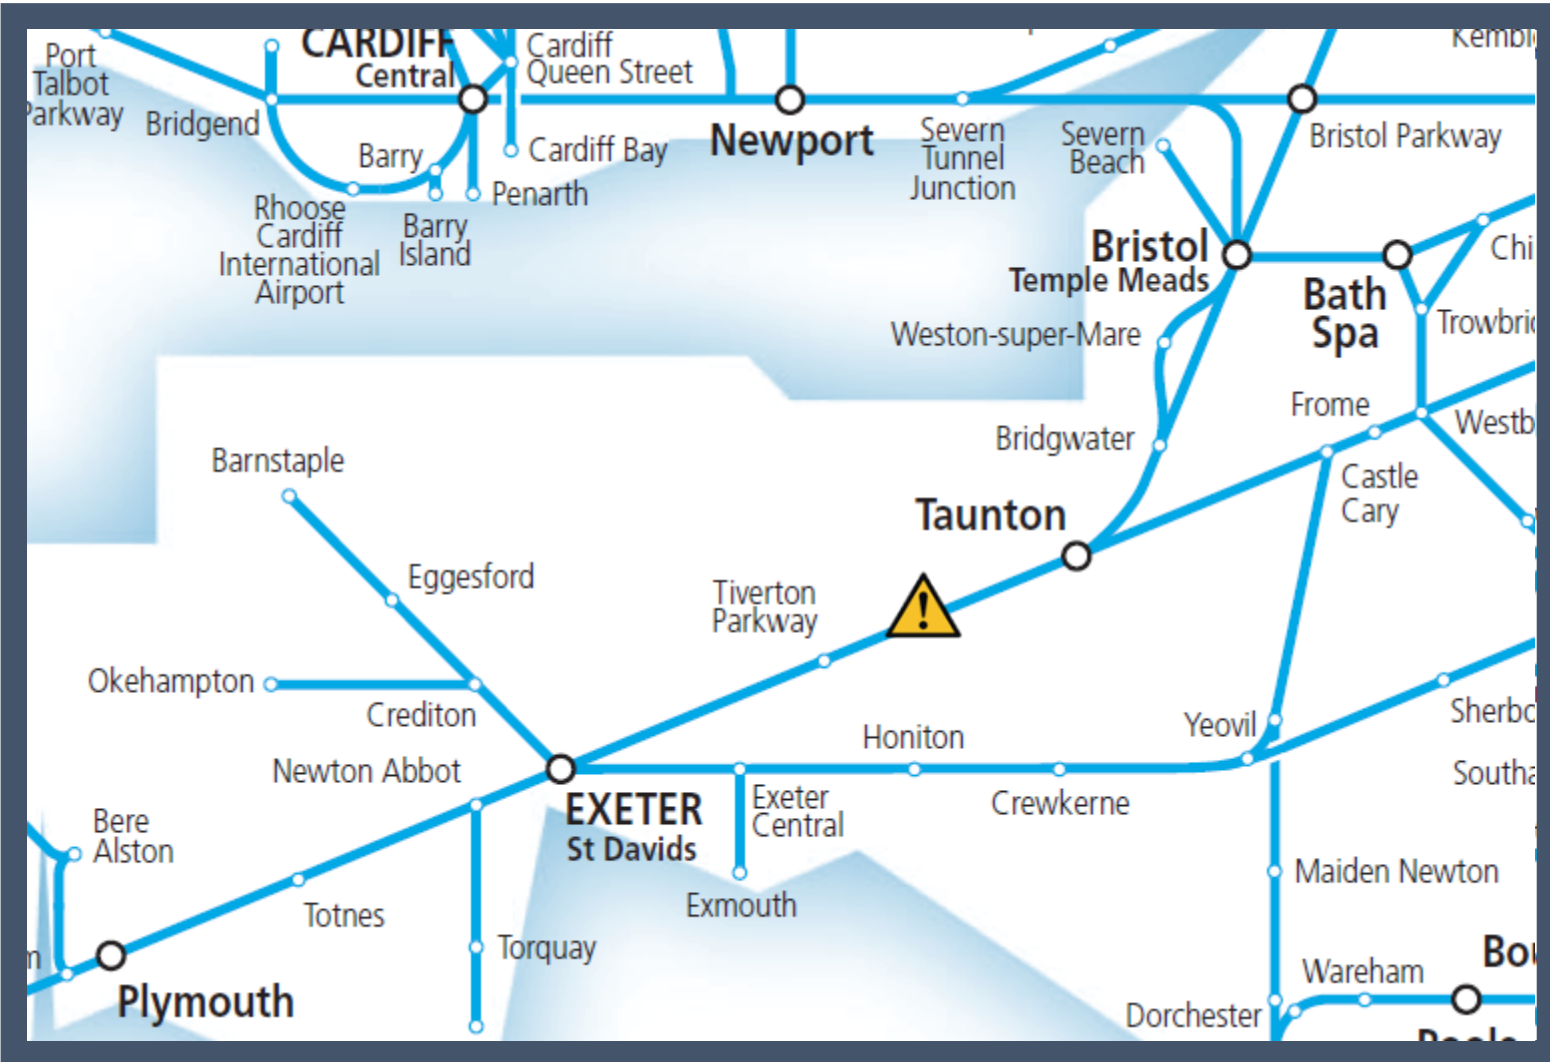

Emergency services dealing with an incident between Exeter St Davids and Taunton

TOCs affected: CrossCountry, Great Western Railway

Key:

Disruption