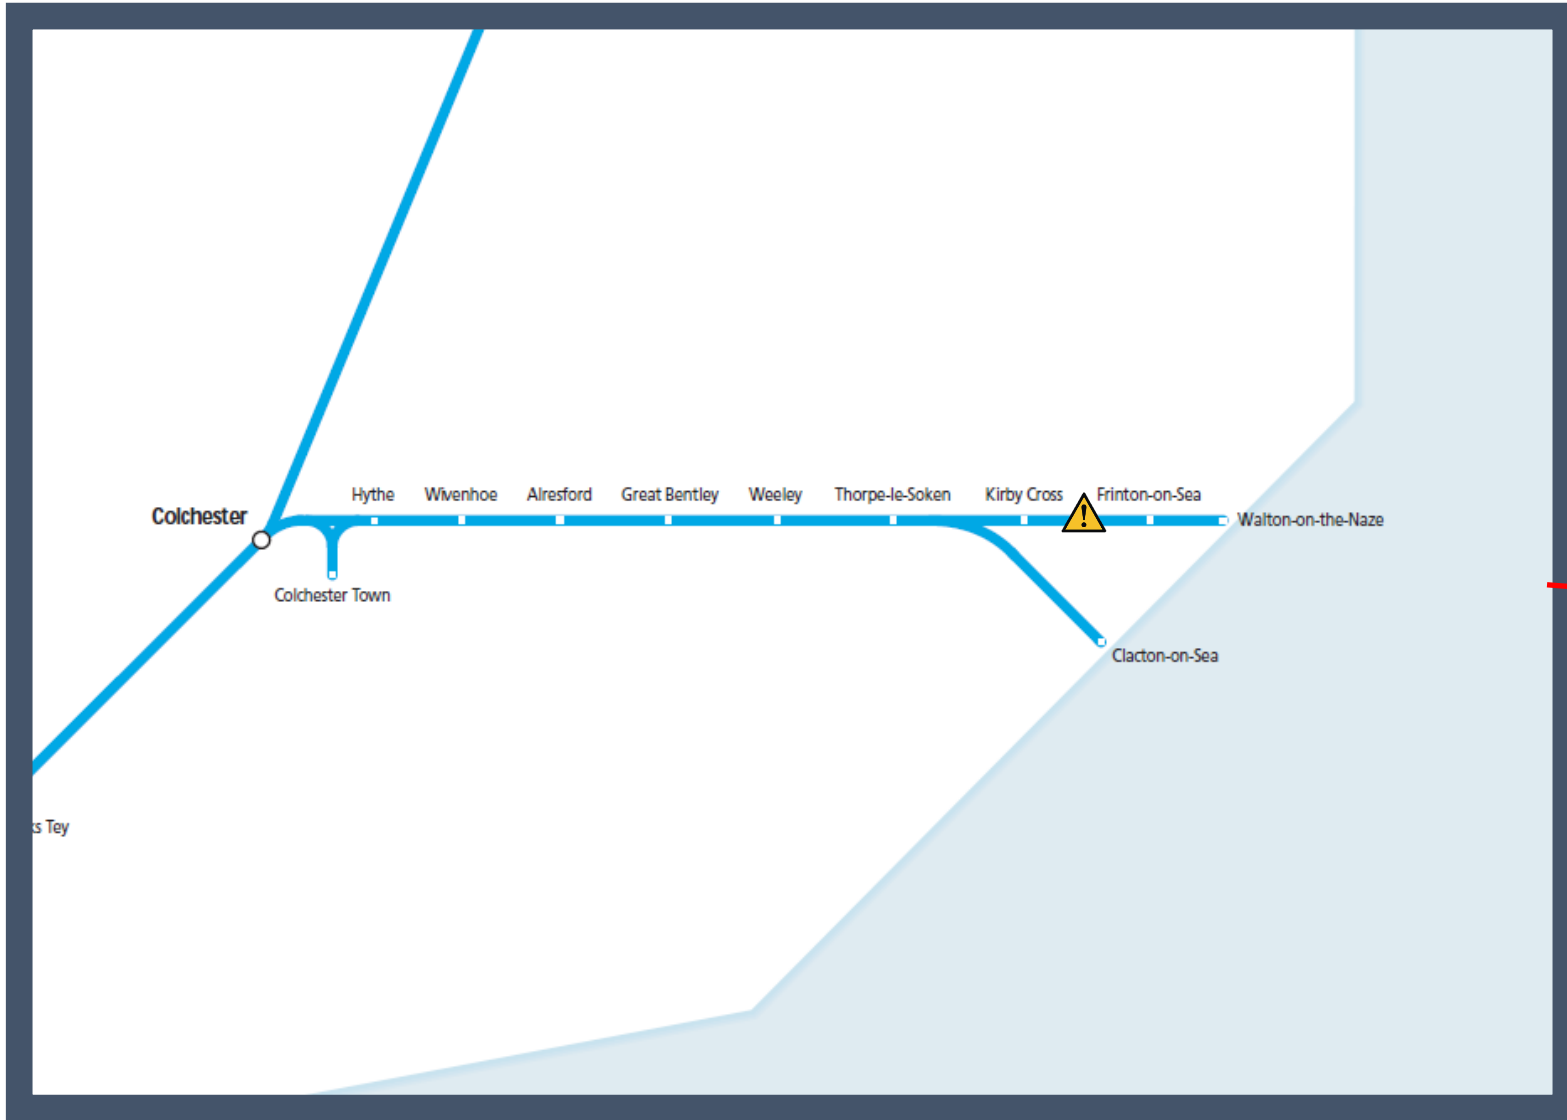

Due to a safety inspection of the track at Walton-On-The-Naze
TOC affected: Greater Anglia

Key:

Disruption