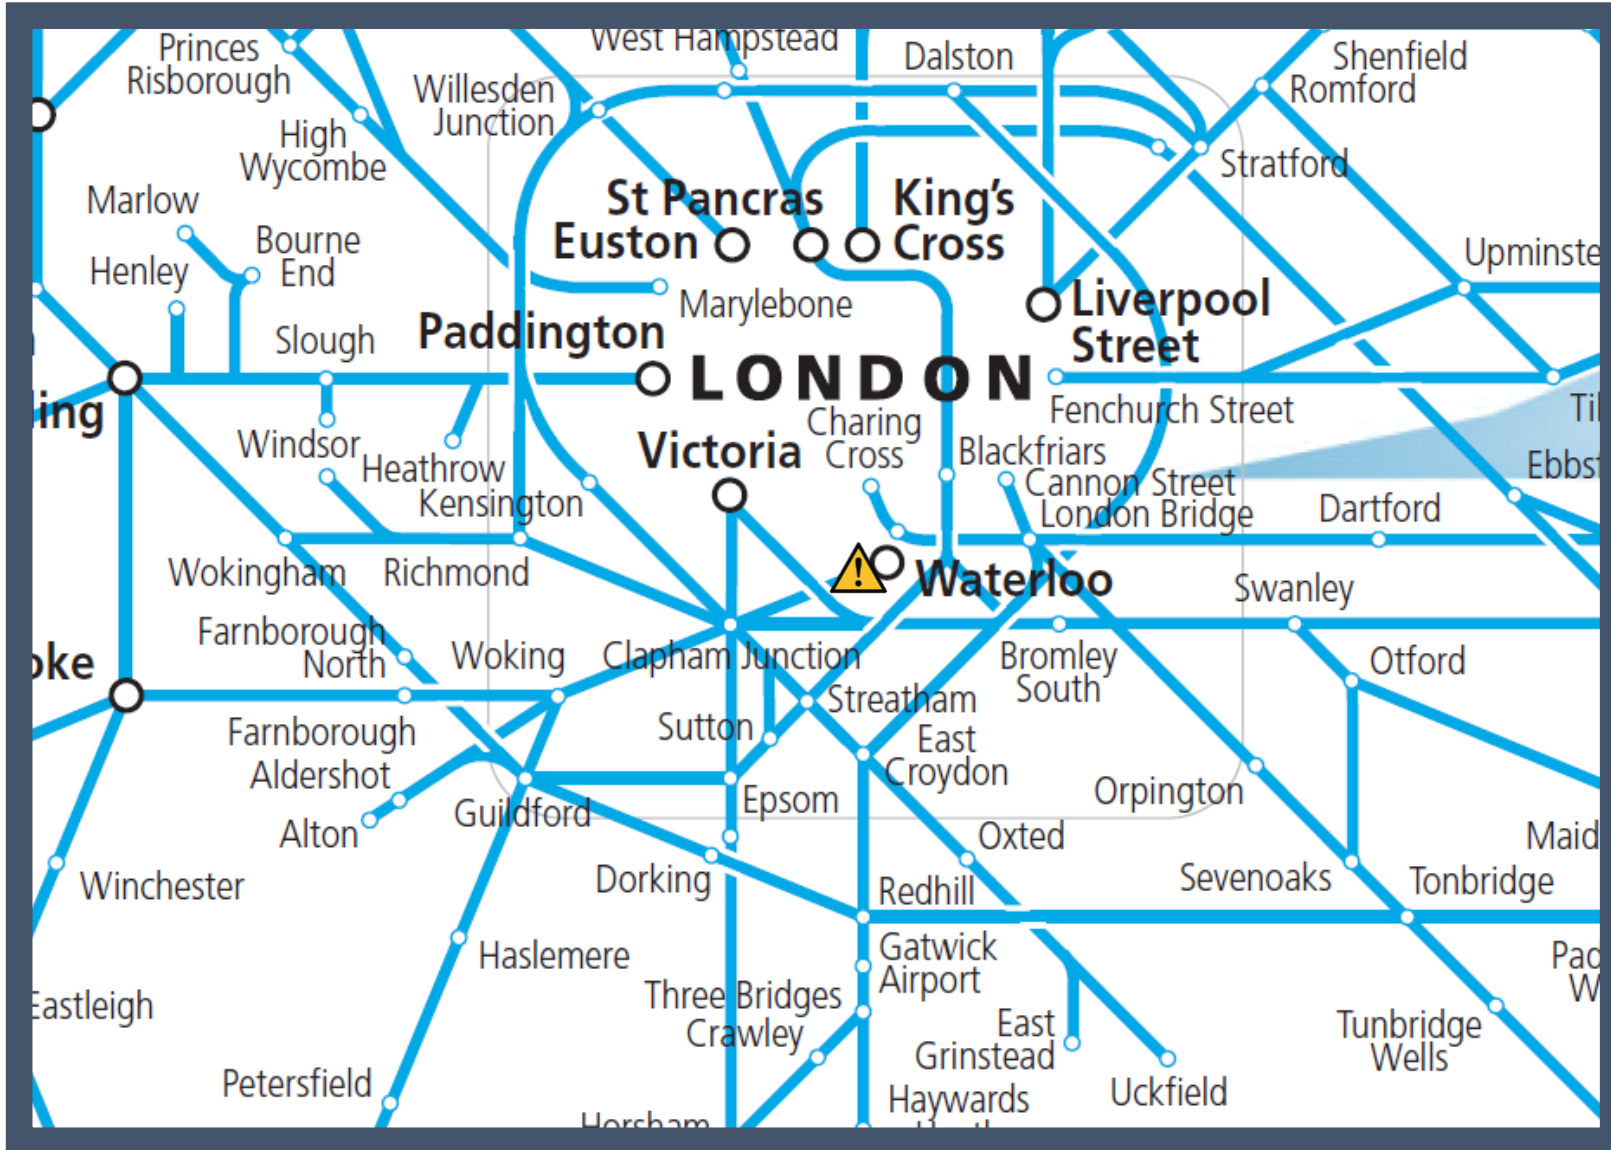

A signalling problem at London Waterloo

TOC affected: South West Trains

Key:

Disruption