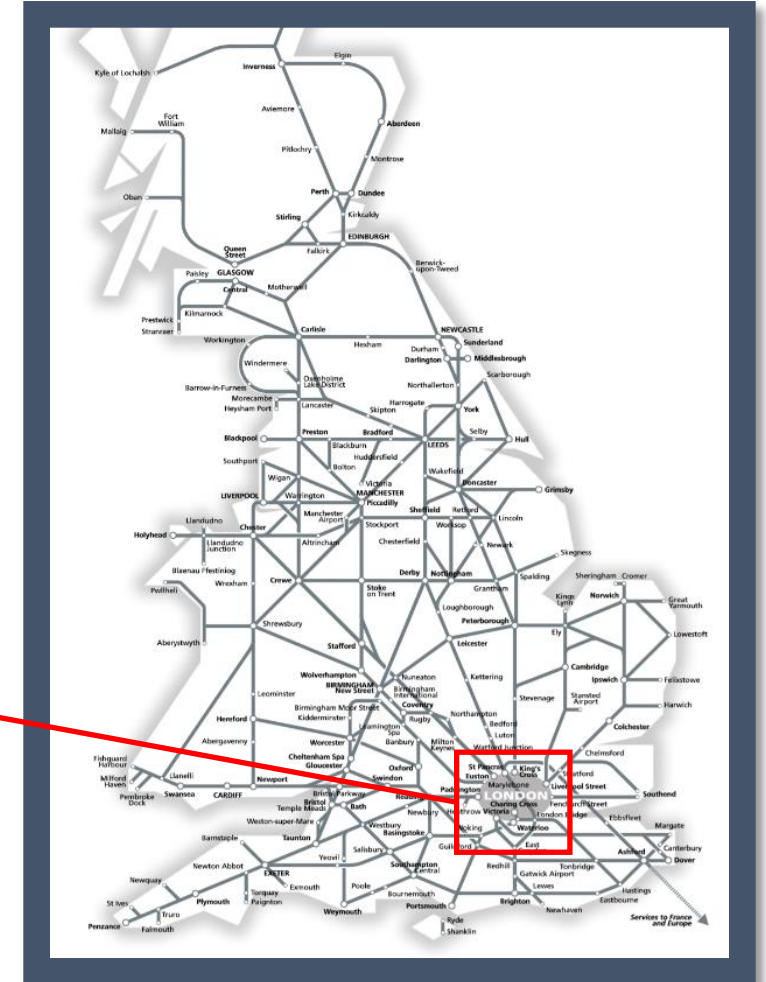

A fault with the signalling system between Clapham Junction and London Waterloo

TOC affected: South Western Railway

Key:

Disruption