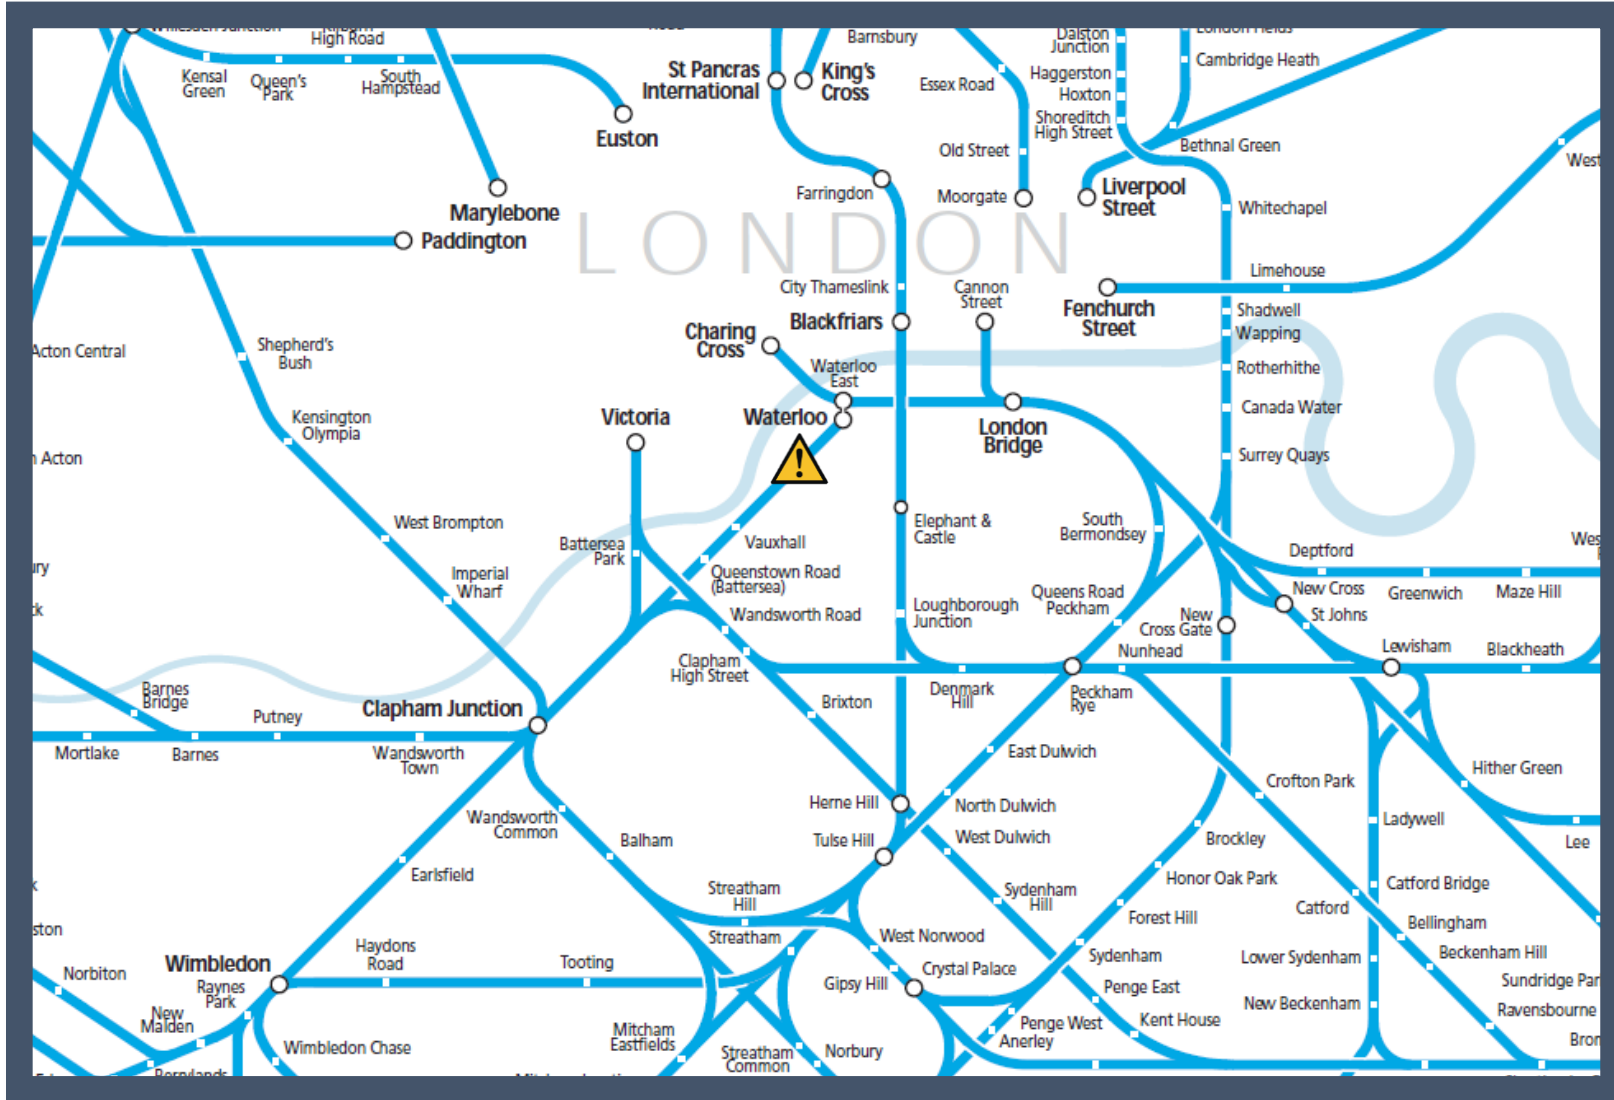

# Due to congestion at London Waterloo TOC affected: South West Trains

Key:

Disruption