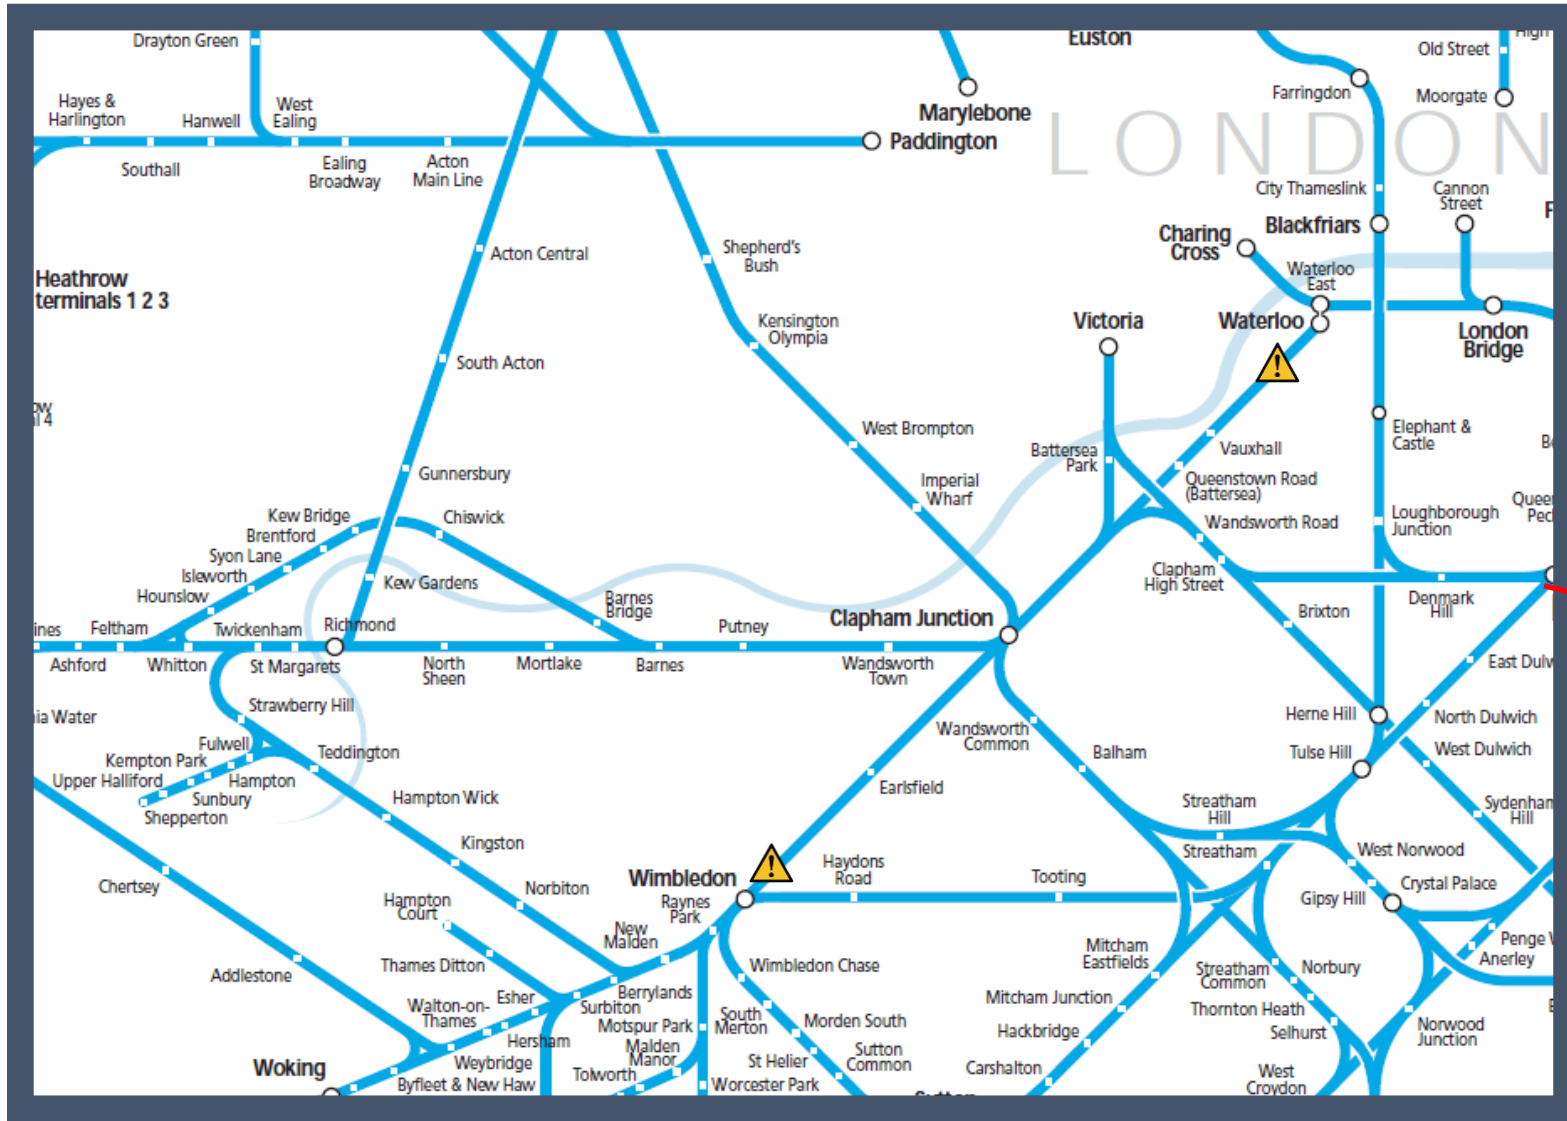

# Due to a number of incidents between London Waterloo and Wimbledon TOC affected: South Western Railway

Key:

	Disruption
---------------------------------------------------------------------------------------	------------