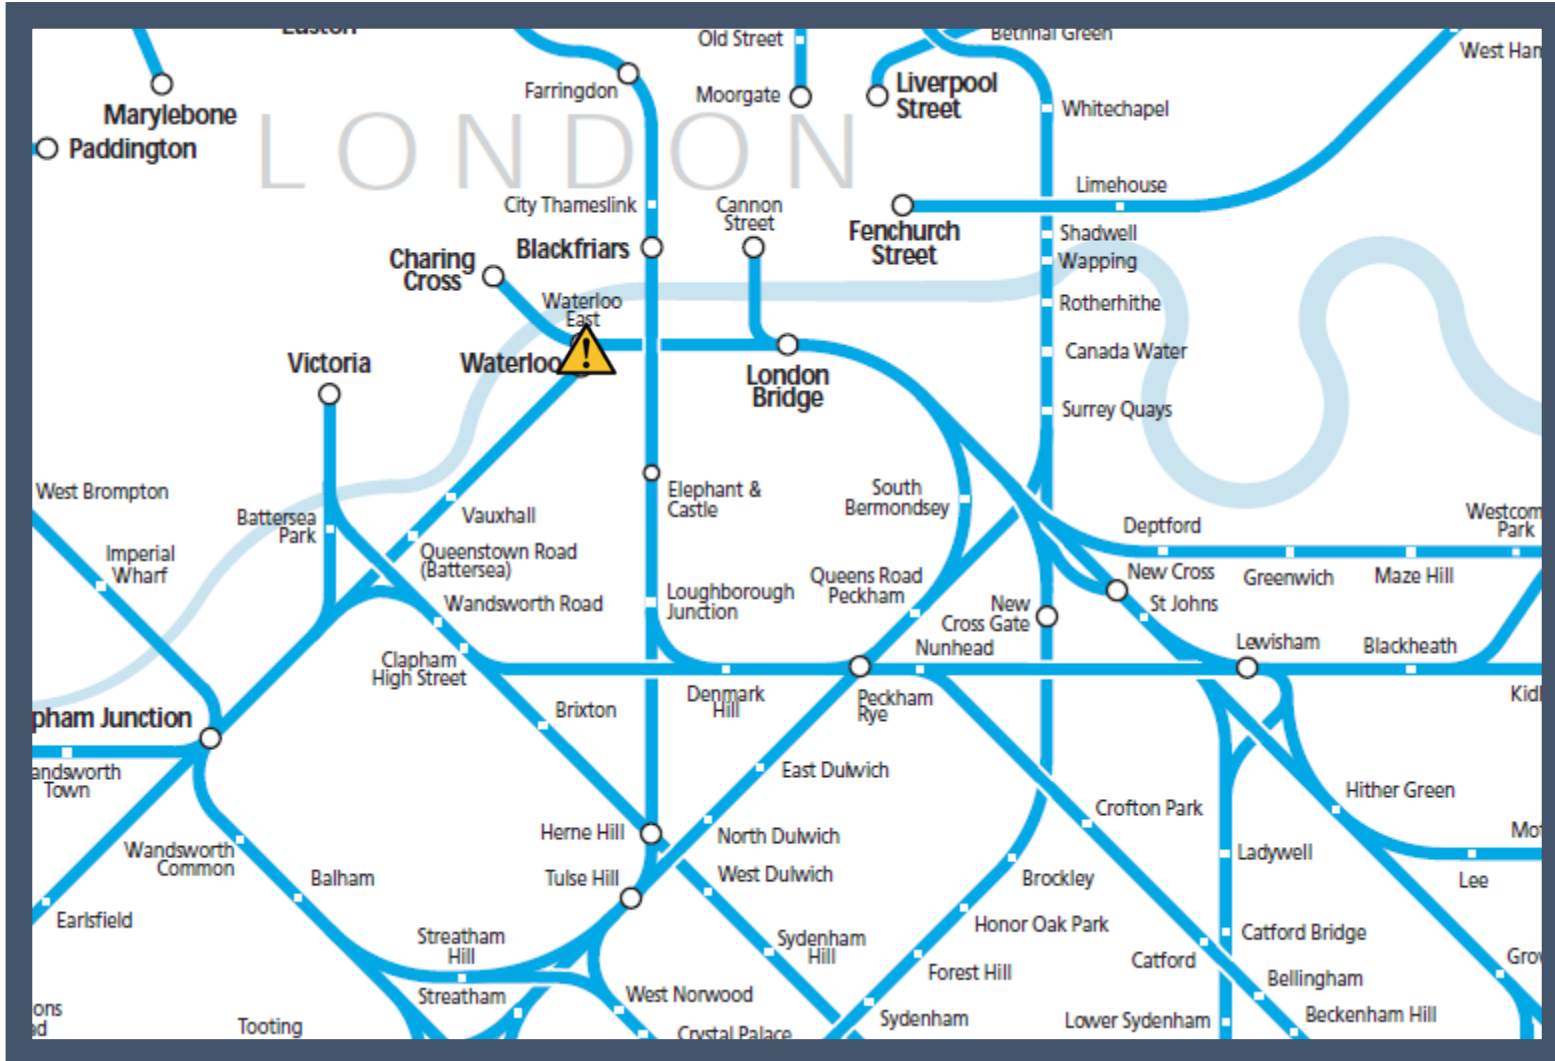

A track circuit problem at London Waterloo

TOC affected: South Western Railway

Key:

Disruption