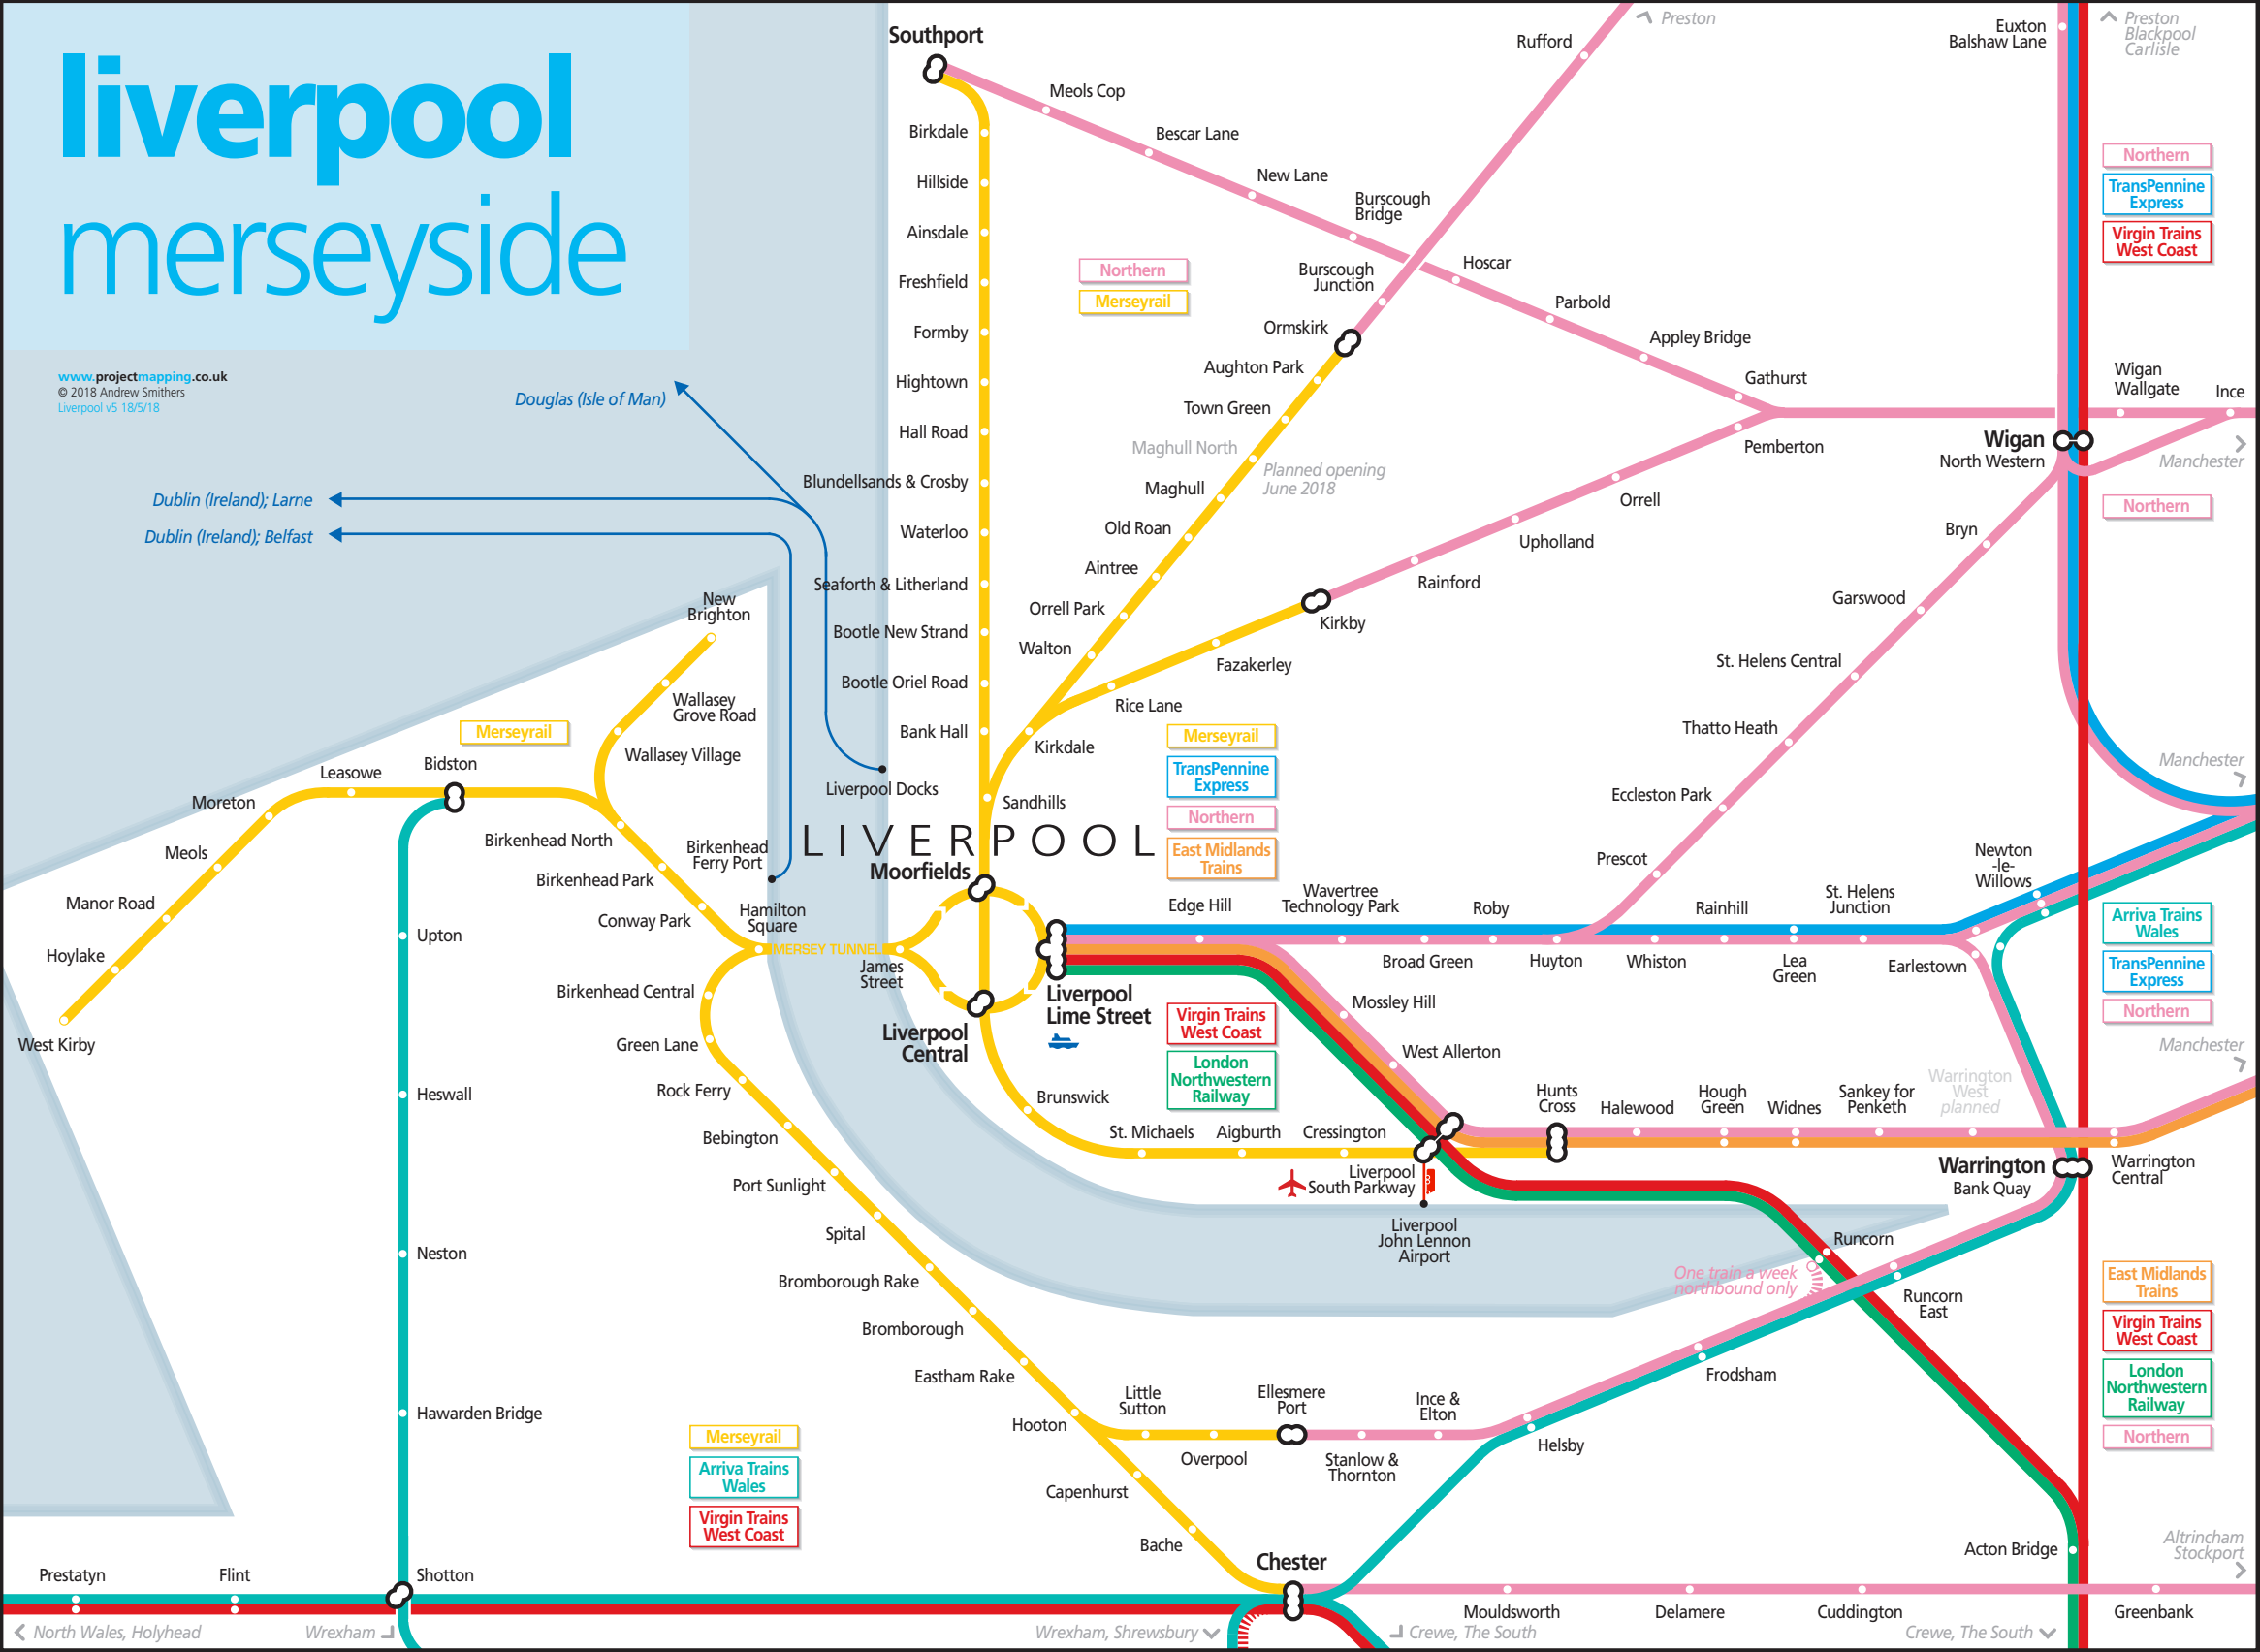

# liverpool merseyside

www.projectmapping.co.uk  
© 2018 Andrew Smithers  
Liverpool v5 18/5/18

Douglas (Isle of Man)

Dublin (Ireland); Larne

Dublin (Ireland); Belfast

Northern  
TransPennine Express  
Virgin Trains West Coast

Northern

Merseyrail  
TransPennine Express  
Northern  
East Midlands Trains

Virgin Trains West Coast  
London Northwestern Railway

Arriva Trains Wales  
TransPennine Express  
Northern

East Midlands Trains  
Virgin Trains West Coast  
London Northwestern Railway  
Northern

North Wales, Holyhead

Wrexham

Wrexham, Shrewsbury

Crewe, The South

Crewe, The South

Altrincham  
Stockport