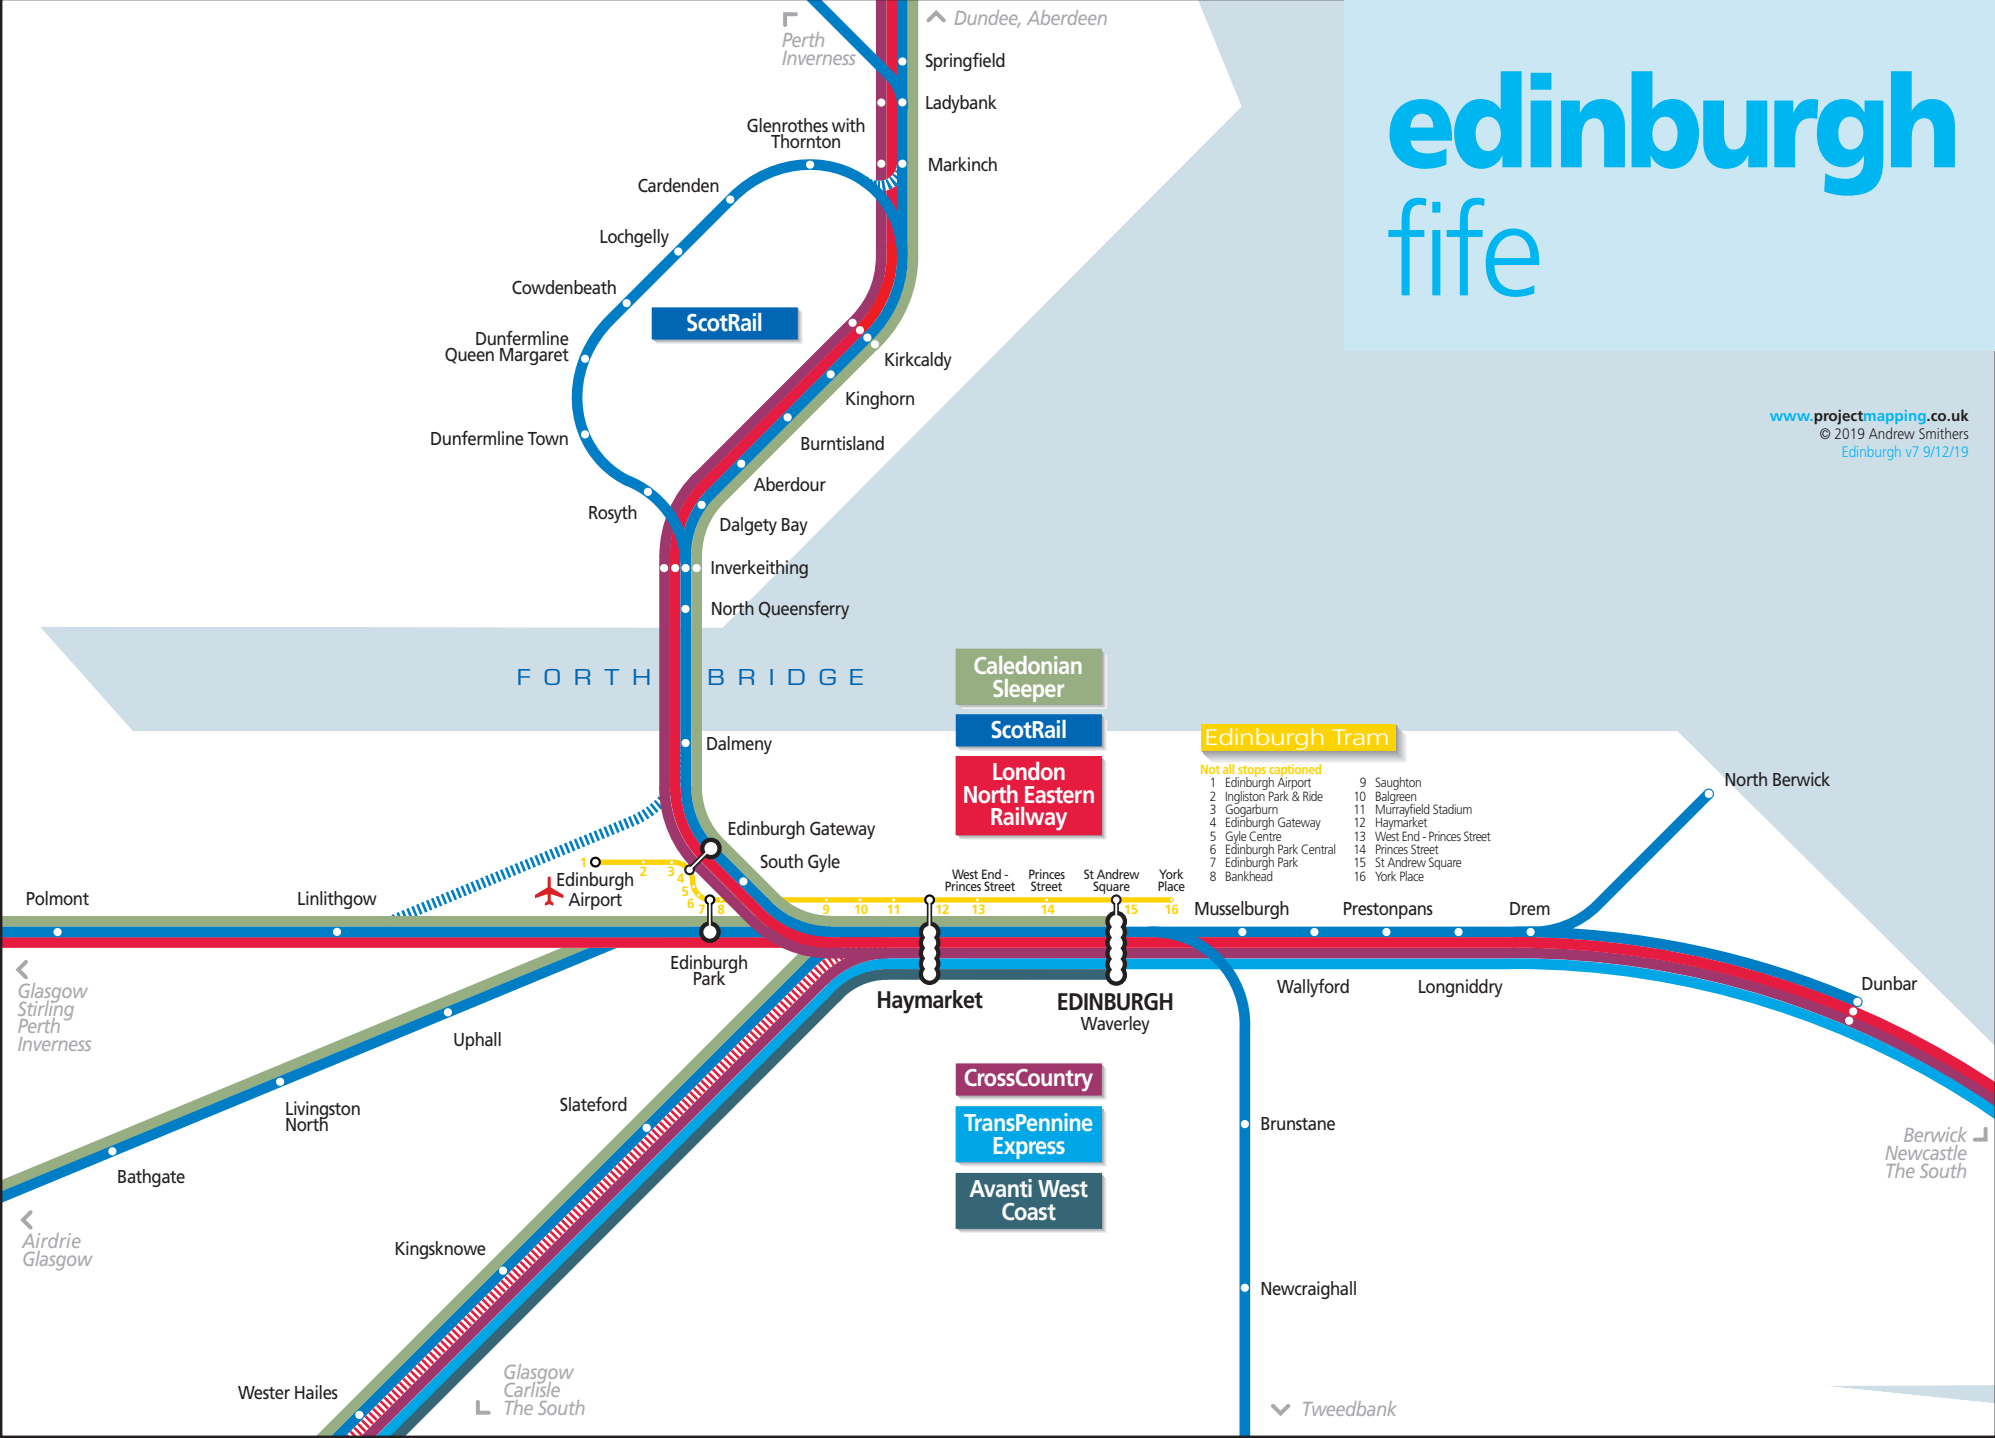

edinburgh fife

www.projectmapping.co.uk
© 2019 Andrew Smithers
Edinburgh v7 9/12/19

Edinburgh Tram

Not all stops captioned

Caledonian Sleeper
ScotRail
London North Eastern Railway

CrossCountry
TransPennine Express
Avanti West Coast

FORTH BRIDGE

▼ Tweedbank