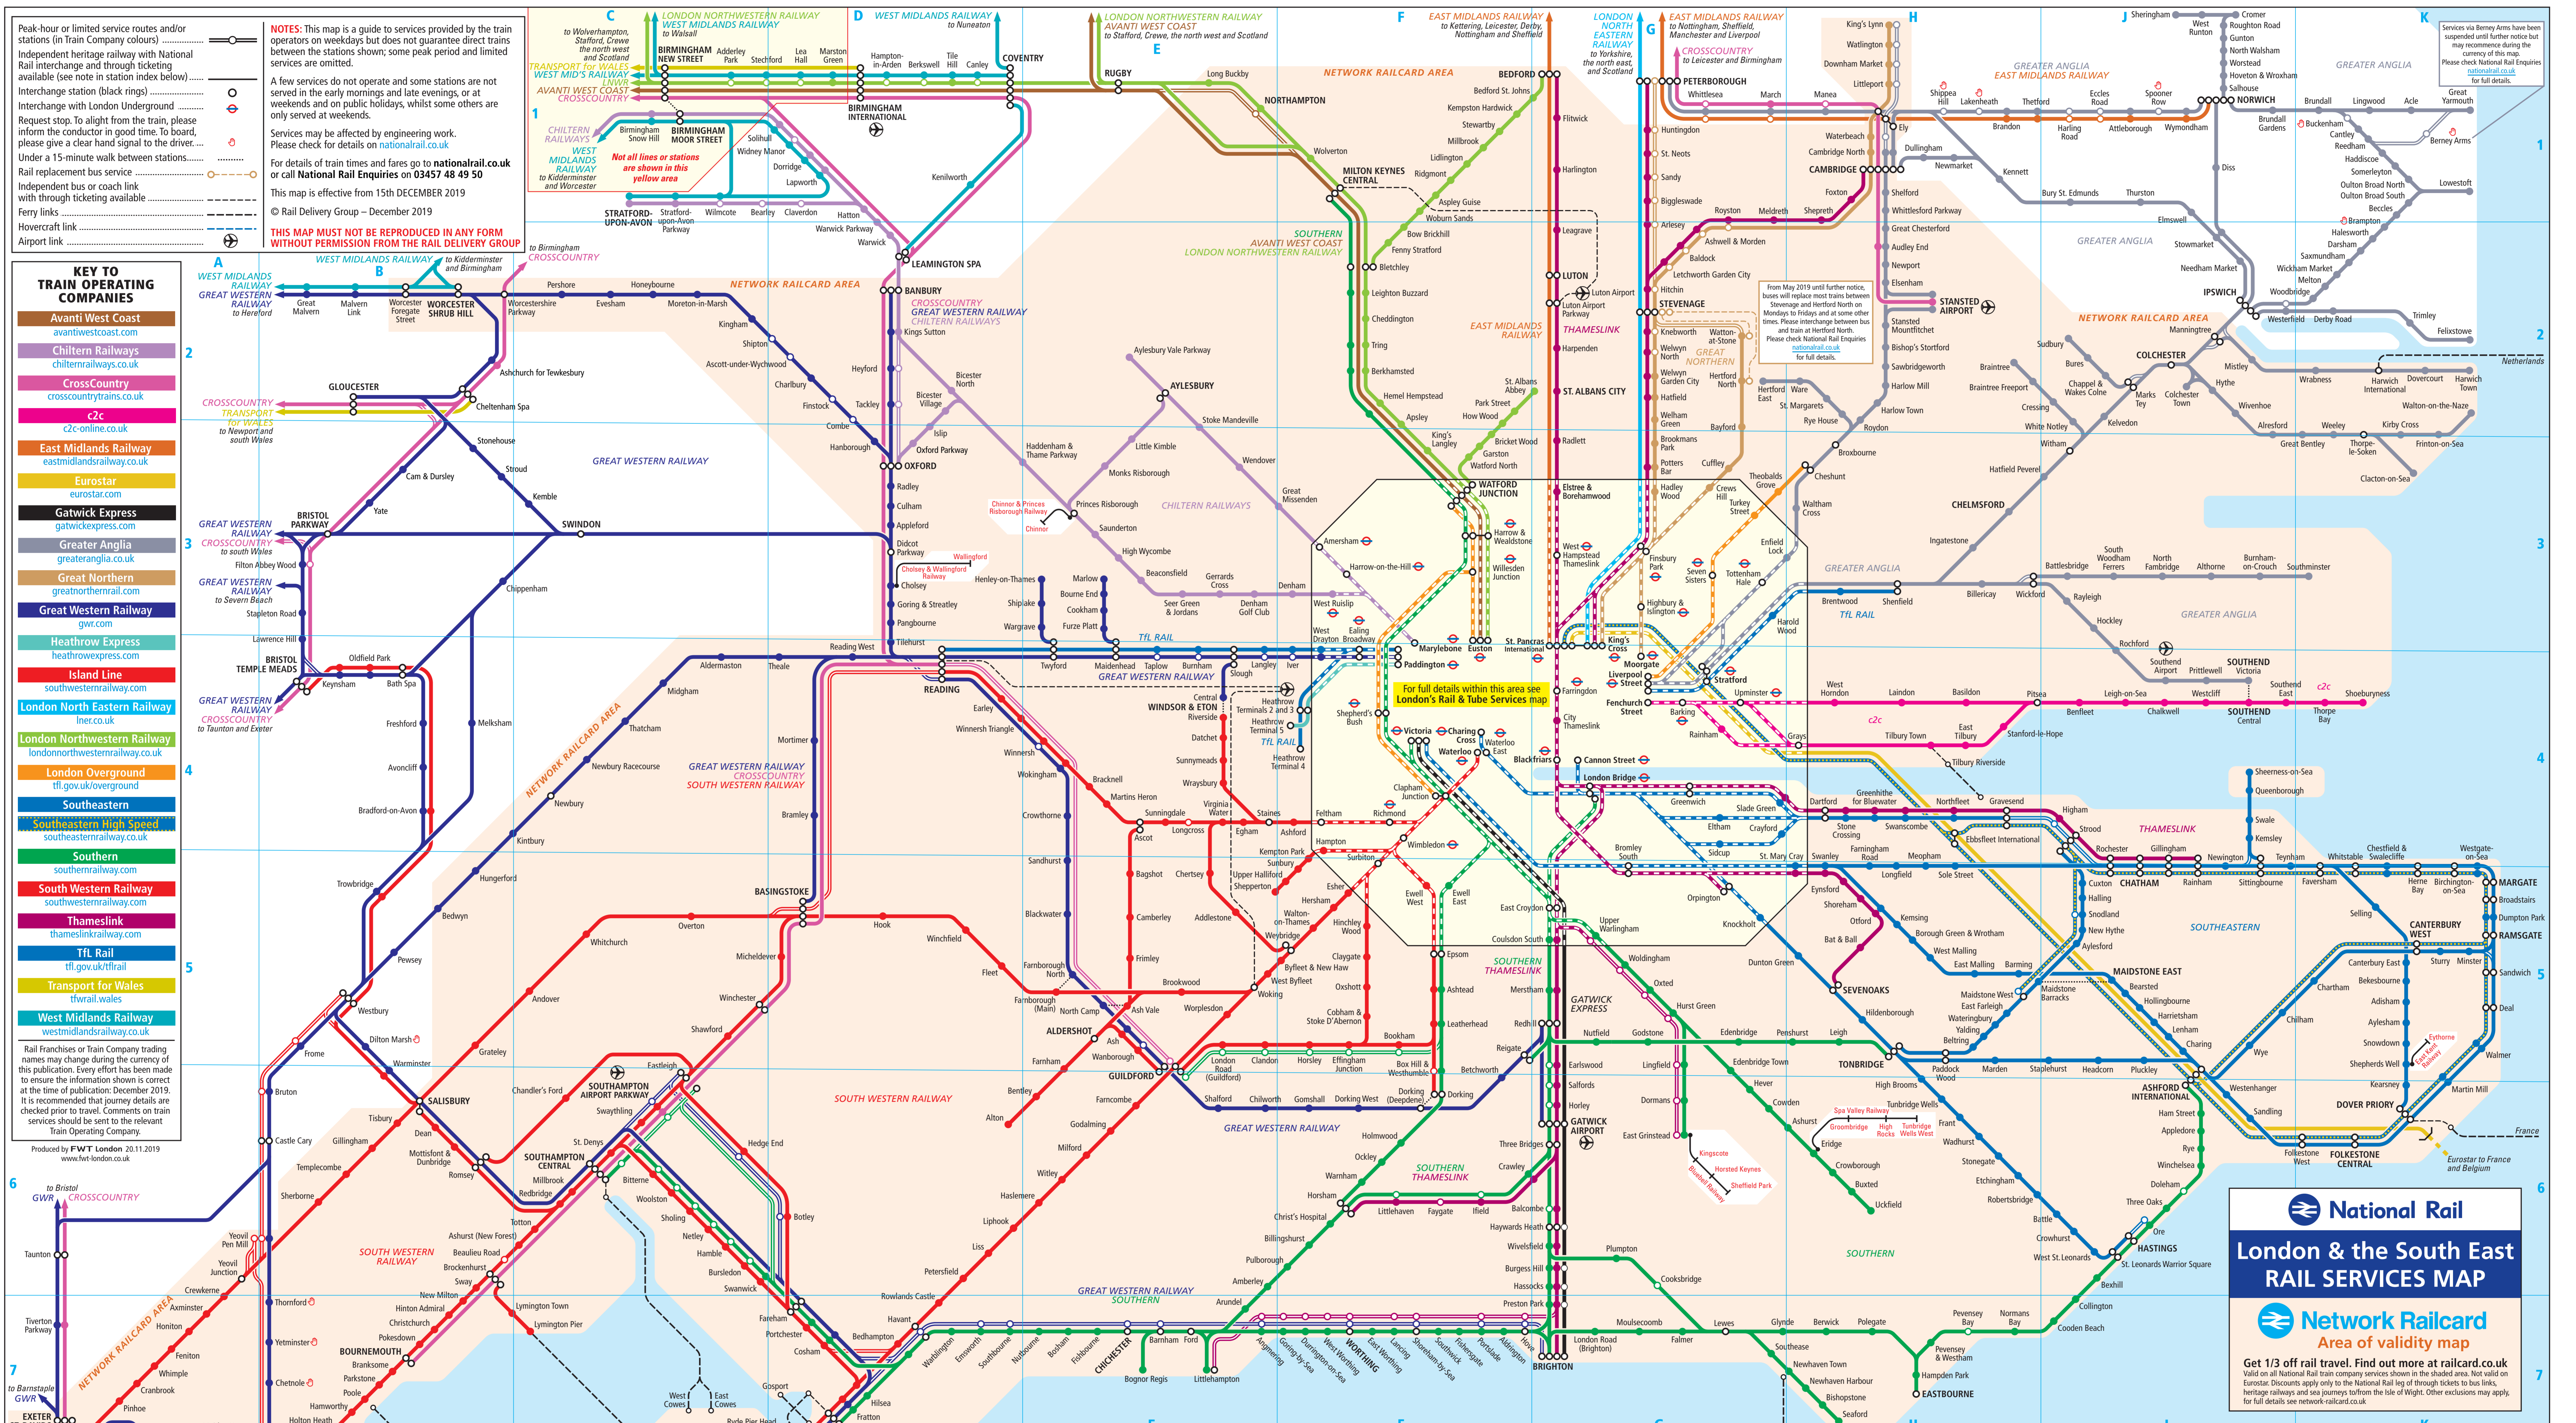

London & the South East rail services

- **Avanti West Coast**
  avantivestcoast.com
- **Chiltern Railways**
  chilternrailways.co.uk
- **CrossCountry**
  crosscountrytrains.co.uk
- **c2c**
  c2c-online.co.uk
- **East Midlands Railway**
  eastmidlandsrailway.co.uk
- **Eurostar**
  eurostar.com
- **Gatwick Express**
  gatwickexpress.com
- **Greater Anglia**
  greateranglia.co.uk
- **Great Northern**
  greatnorthernrail.com
- **Great Western Railway**
  gwr.com
- **Heathrow Express**
  heathrowexpress.com
- **Island Line**
  southwesternrailway.com
- **London North Eastern Railway**
  lnetr.co.uk
- **London Northwestern Railway**
  londonnorthwesternrailway.co.uk
- **London Overground**
  tfl.gov.uk/overground
- **Southeastern**
  southeasternhighspeed.com
- **Southeastern High Speed**
  southeasternhighspeed.com
- **Southern**
  southernrailway.com
- **South Western Railway**
  southwesternrailway.com
- **Thameslink**
  thameslinkrailway.com
- **TfL Rail**
  tfl.gov.uk/tflline
- **Transport for Wales**
  tfwrail.wales
- **West Midlands Railway**
  westmidlandsrailway.co.uk

FIND YOUR STATION

A	Ashey	A1	Ashey	A2	Ashey	A3	Ashey	A4	Ashey	A5	Ashey	A6	Ashey	A7	Ashey	A8	Ashey	A9	Ashey	A10	Ashey	A11	Ashey	A12	Ashey	A13	Ashey	A14	Ashey	A15	Ashey	A16	Ashey	A17	Ashey	A18	Ashey	A19	Ashey	A20	Ashey	A21	Ashey	A22	Ashey	A23	Ashey	A24	Ashey	A25	Ashey	A26	Ashey	A27	Ashey	A28	Ashey	A29	Ashey	A30	Ashey	A31	Ashey	A32	Ashey	A33	Ashey	A34	Ashey	A35	Ashey	A36	Ashey	A37	Ashey	A38	Ashey	A39	Ashey	A40	Ashey	A41	Ashey	A42	Ashey	A43	Ashey	A44	Ashey	A45	Ashey	A46	Ashey	A47	Ashey	A48	Ashey	A49	Ashey	A50	Ashey	A51	Ashey	A52	Ashey	A53	Ashey	A54	Ashey	A55	Ashey	A56	Ashey	A57	Ashey	A58	Ashey	A59	Ashey	A60	Ashey	A61	Ashey	A62	Ashey	A63	Ashey	A64	Ashey	A65	Ashey	A66	Ashey	A67	Ashey	A68	Ashey	A69	Ashey	A70	Ashey	A71	Ashey	A72	Ashey	A73	Ashey	A74	Ashey	A75	Ashey	A76	Ashey	A77	Ashey	A78	Ashey	A79	Ashey	A80	Ashey	A81	Ashey	A82	Ashey	A83	Ashey	A84	Ashey	A85	Ashey	A86	Ashey	A87	Ashey	A88	Ashey	A89	Ashey	A90	Ashey	A91	Ashey	A92	Ashey	A93	Ashey	A94	Ashey	A95	Ashey	A96	Ashey	A97	Ashey	A98	Ashey	A99	Ashey

National Rail
London & the South East RAIL SERVICES MAP
Network Railcard
Area of validity map
Get 1/3 off rail travel. Find out more at railcard.co.uk
Valid on all National Rail train company services shown in the shaded area. Not valid on Eurostar. Discounts apply only to the National Rail of through tickets to bus links, heritage railways and sea journeys to/from the Isle of Wight. Other exclusions may apply. For full details see networkrailcard.co.uk