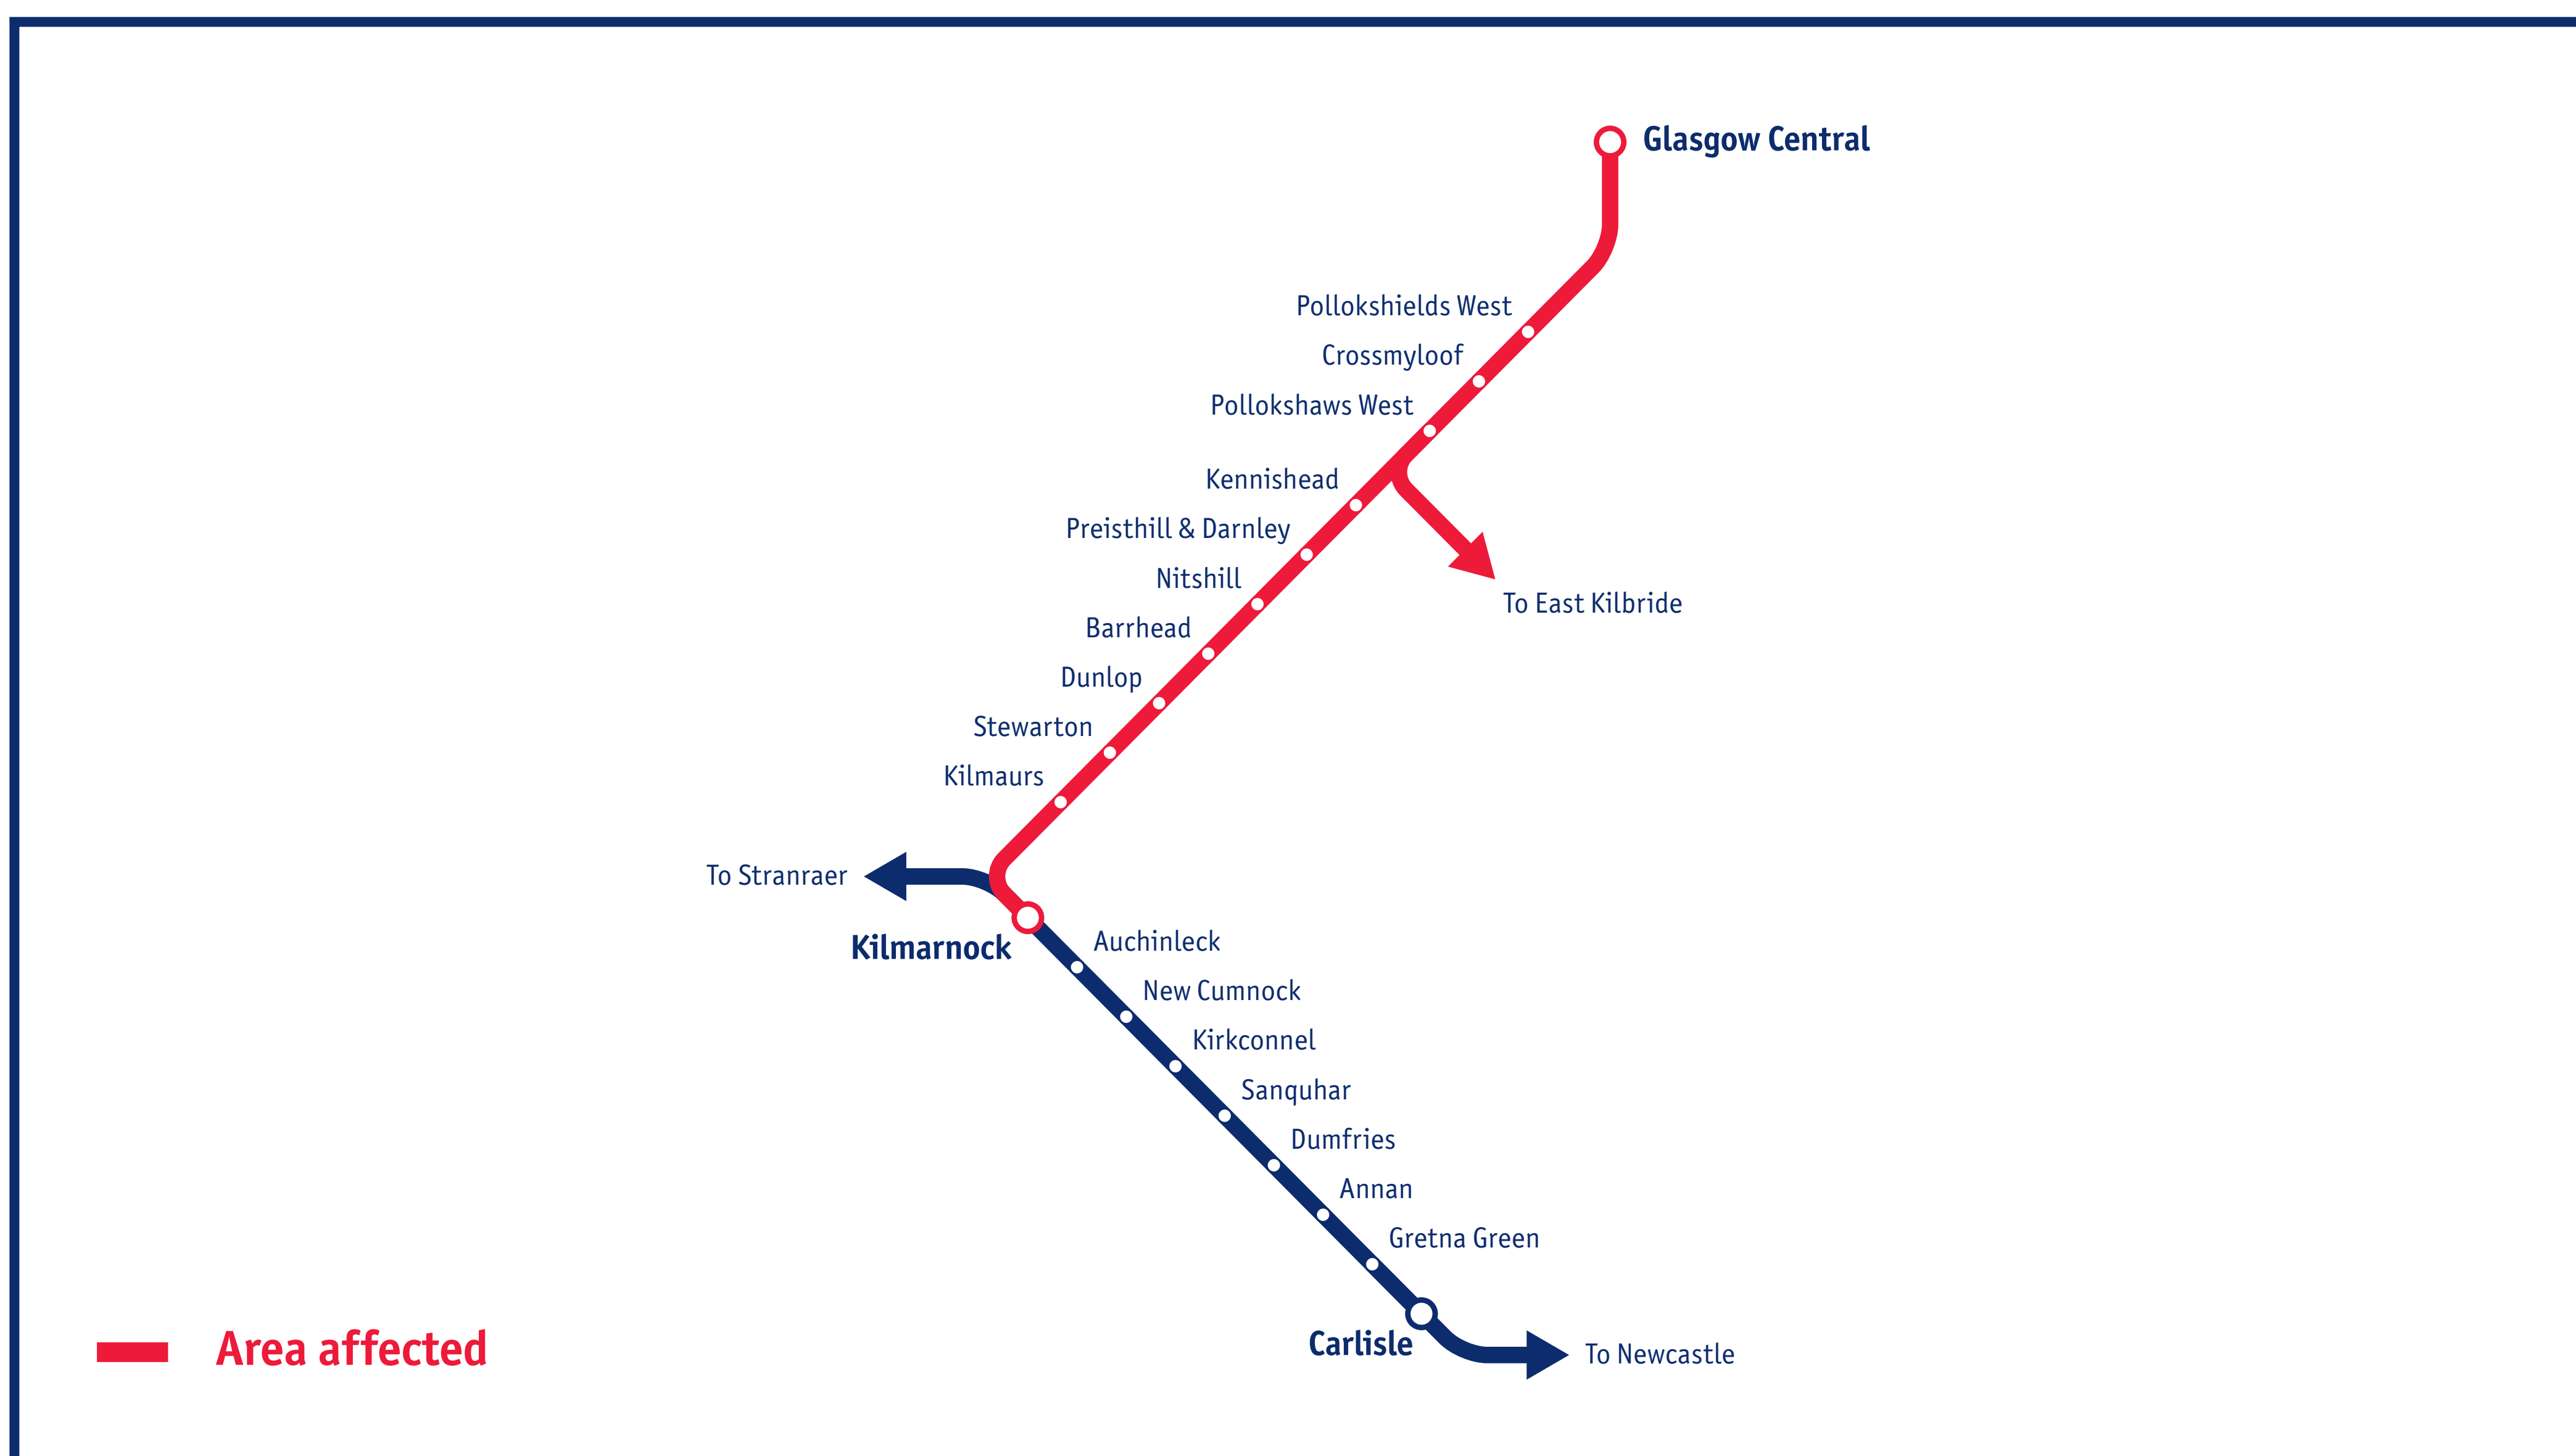

Service Alterations

Glasgow – Dumfries & Carlisle

Glasgow – East Kilbride

Sunday 26 June

If you travel to / from any of the stations marked in red above, your journey may be affected as follows:

Trackworks are taking place between Glasgow and Kilmarnock

Glasgow Central – Dumfries & Carlisle

- Buses replace trains between Glasgow and Kilmarnock

Glasgow Central – East Kilbride

- Buses replace trains between Glasgow and East Kilbride
- Mini-buses operate Busby to Thorntonhall

Please note: train & replacement bus services are subject to change due to a reduced timetable.

Your journey may be further affected. Some journeys may not be available. Please check before you travel.

Journey times may be increased. Some journeys may not be available.

Please visit www.scotrail.co.uk or download our app to check your own journey.

Produced by ScotRail. SR306/06-22

www.scotrail.co.uk