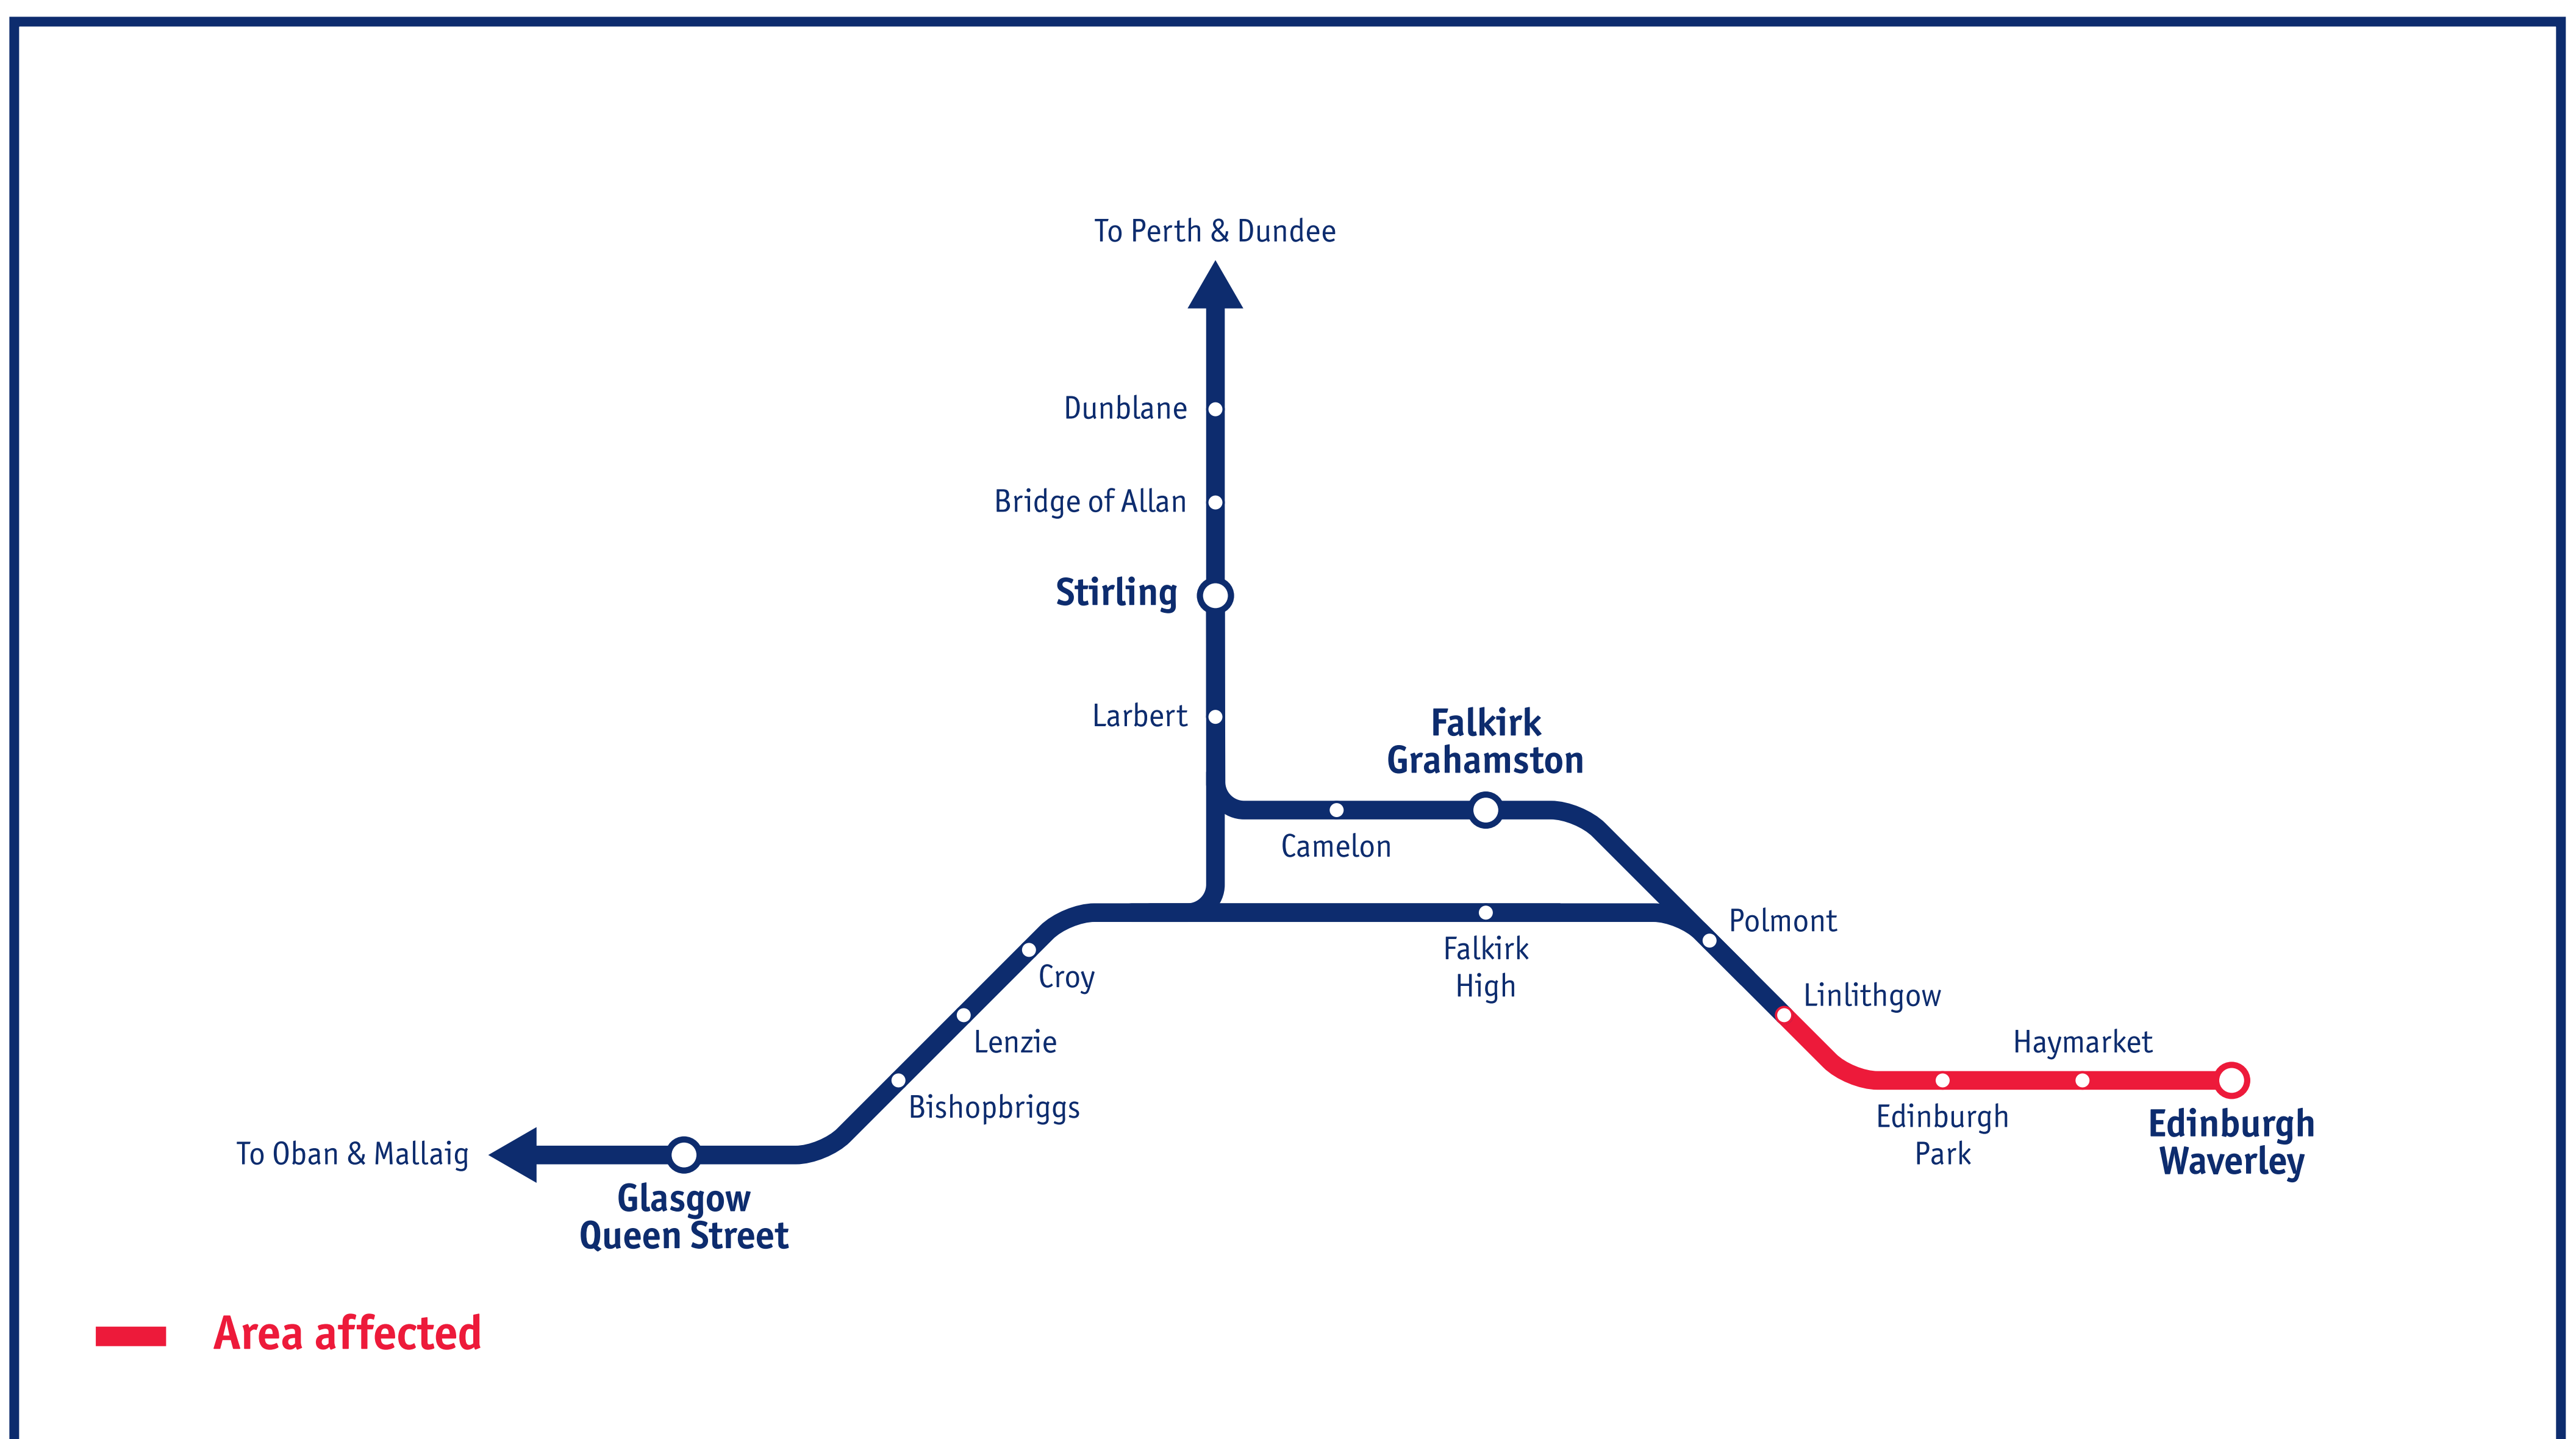

Service Alterations

Central Scotland

Sunday 26 June and Sunday 3 July

If you travel to / from any of the stations marked in red above, your journey may be affected as follows:

Edinburgh – Inverness services

Train services are diverted via Fife and do not call at Stirling.

Edinburgh – Glasgow Queen St (via Falkirk High) services

Buses replace trains between Linlithgow and Edinburgh.

Edinburgh – Dunblane services

Buses replace trains between Falkirk Grahamston and Edinburgh.

Edinburgh – Oban services

Train services are cancelled.

If you have a SmartPhone, scan the QR code on the left to link to our JourneyCheck facility, providing up-to-the-minute information on all our services.

Journey times will be increased and replacement buses may arrive/depart earlier or later than advertised train times. Please visit www.scotrail.co.uk or download our app to check your own journey.

Produced by ScotRail. SR310/06-22

www.scotrail.co.uk