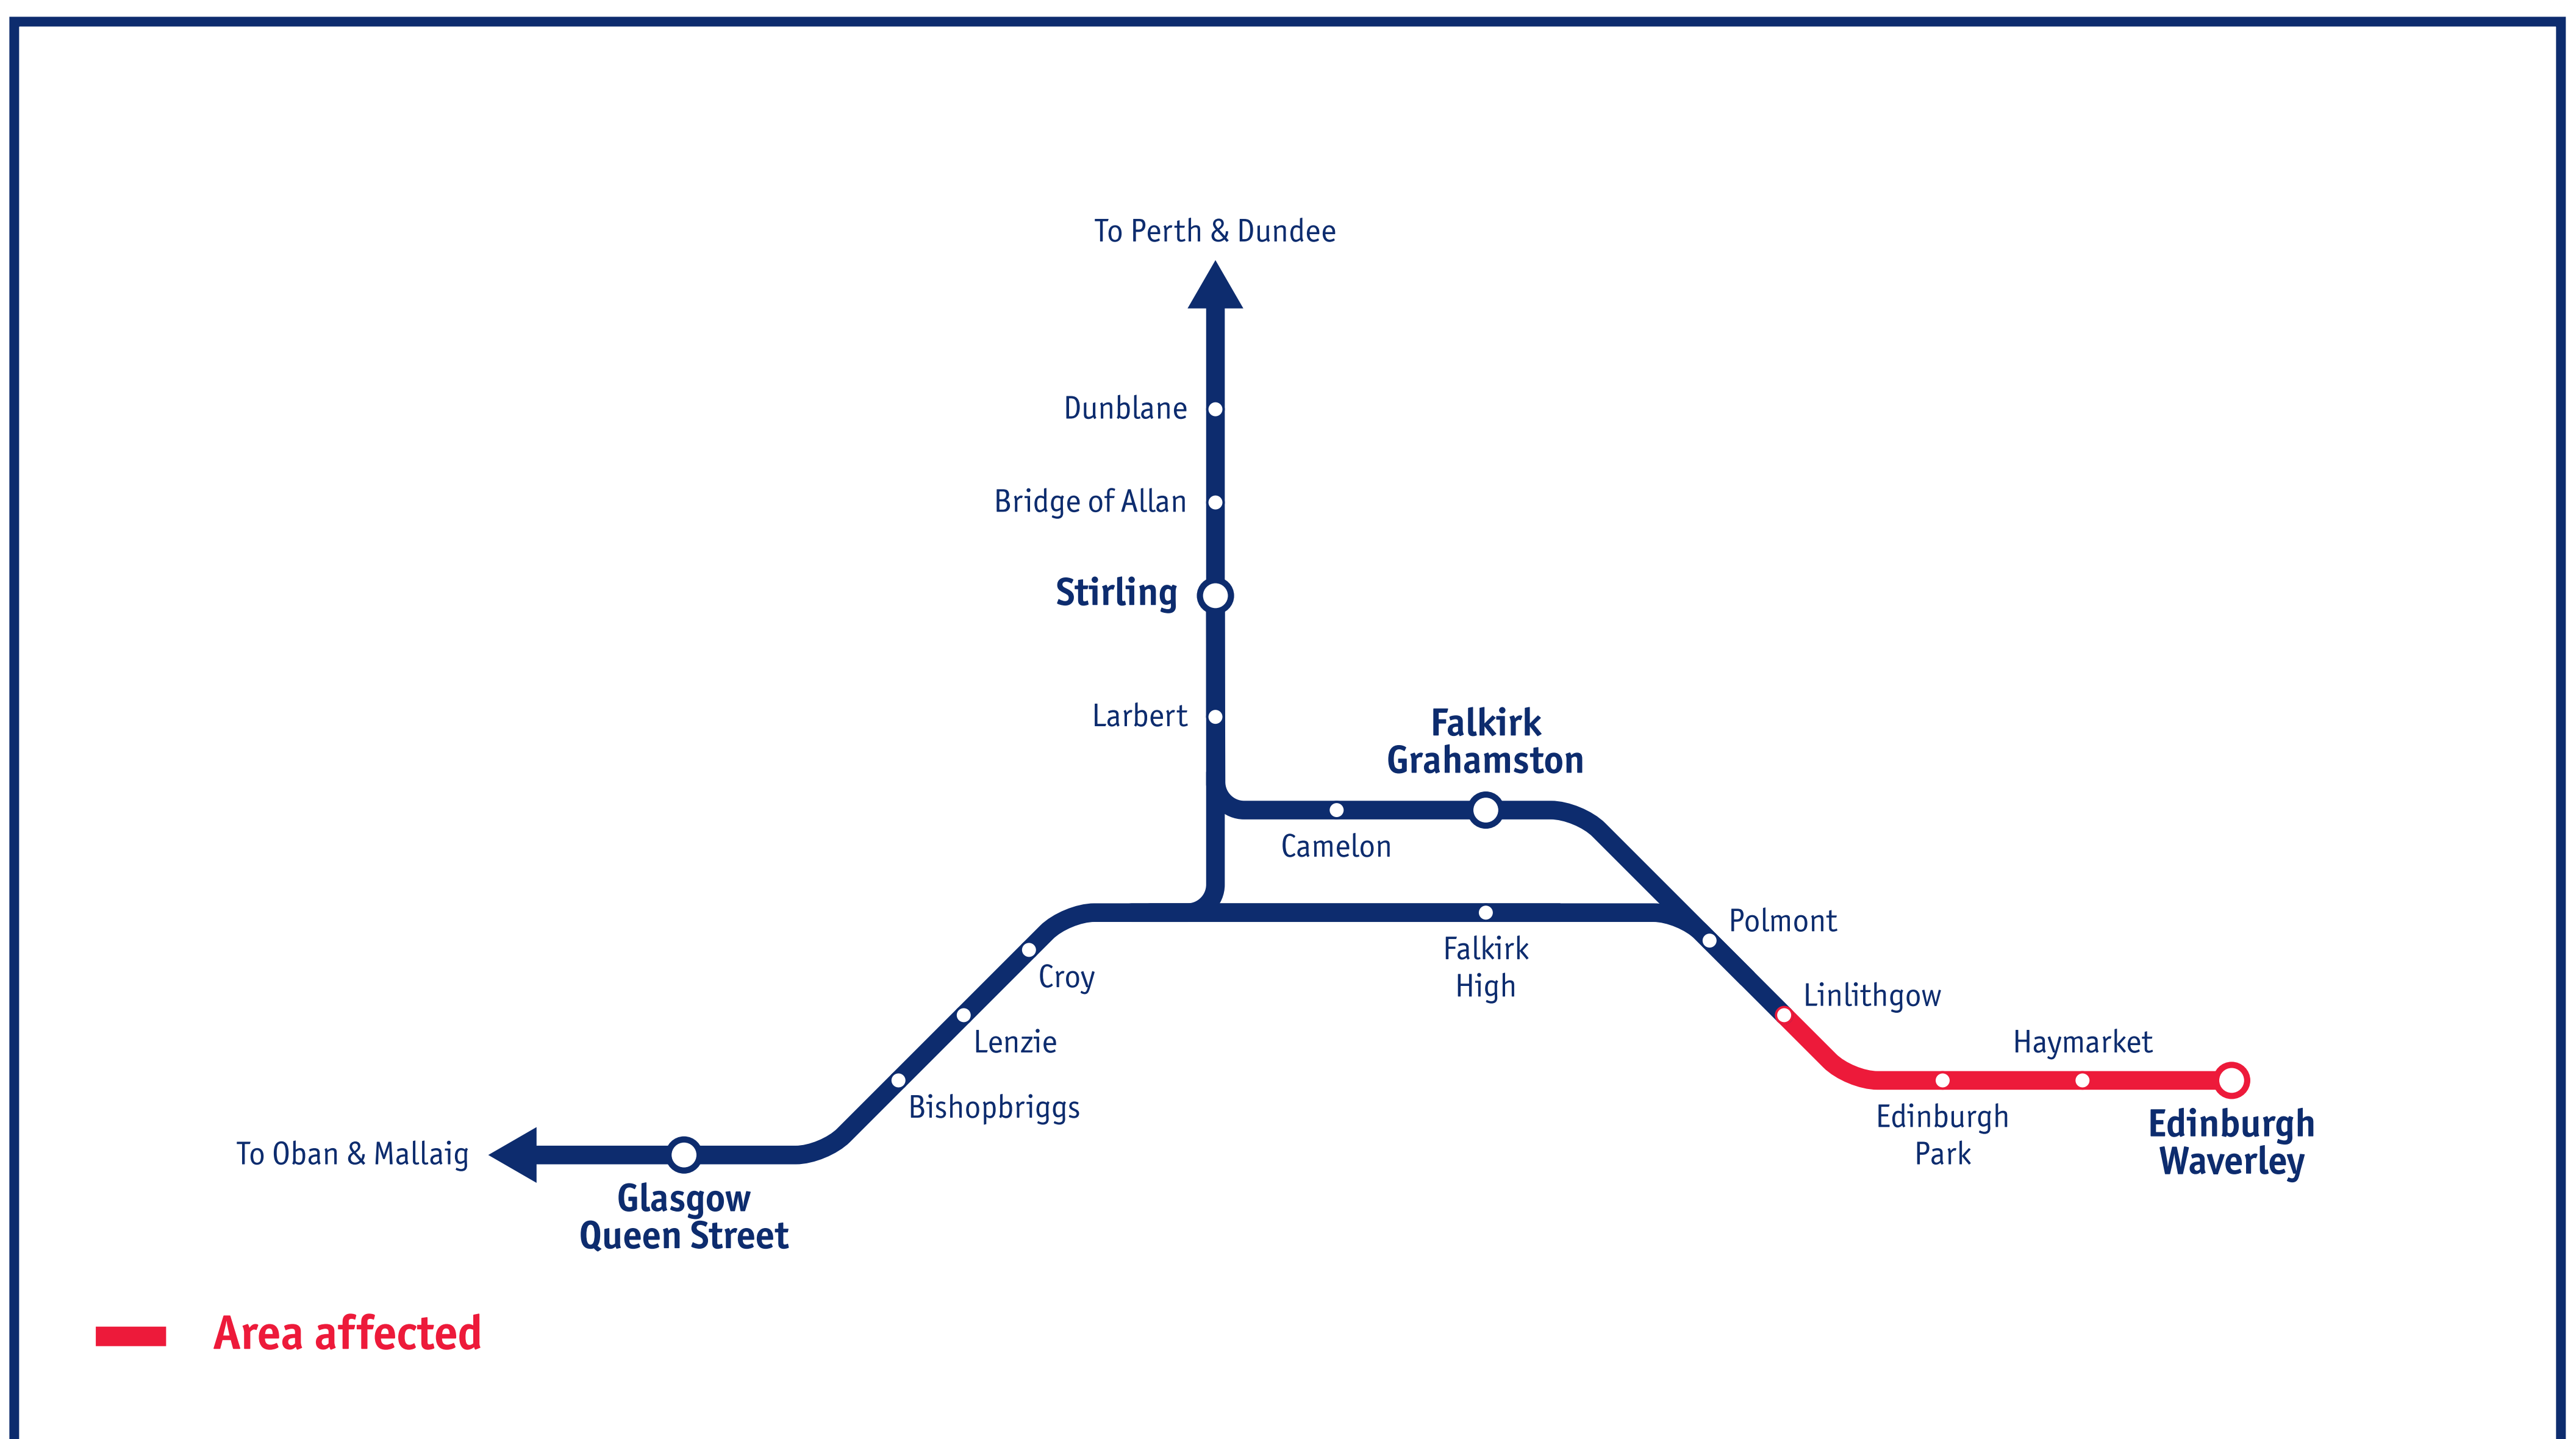

Service Alterations

Central Scotland

Sunday 26 June and Sunday 3 July

If you travel to / from any of the stations marked in red above, your journey may be affected as follows:

Edinburgh – Inverness services

Train services are diverted via Fife and do not call at Stirling.

Edinburgh – Glasgow Queen St (via Falkirk High) services

Buses replace trains between Linlithgow and Edinburgh.

Edinburgh – Dunblane services

Buses replace trains between Linlithgow and Edinburgh.

Edinburgh – Oban services

Train services are cancelled.

If you have a SmartPhone, scan the QR code on the left to link to our JourneyCheck facility, providing up-to-the-minute information on all our services.

Journey times will be increased and replacement buses may arrive/depart earlier or later than advertised train times. Please visit www.scotrail.co.uk or download our app to check your own journey.

Produced by ScotRail. SR310/06-22 V2

www.scotrail.co.uk